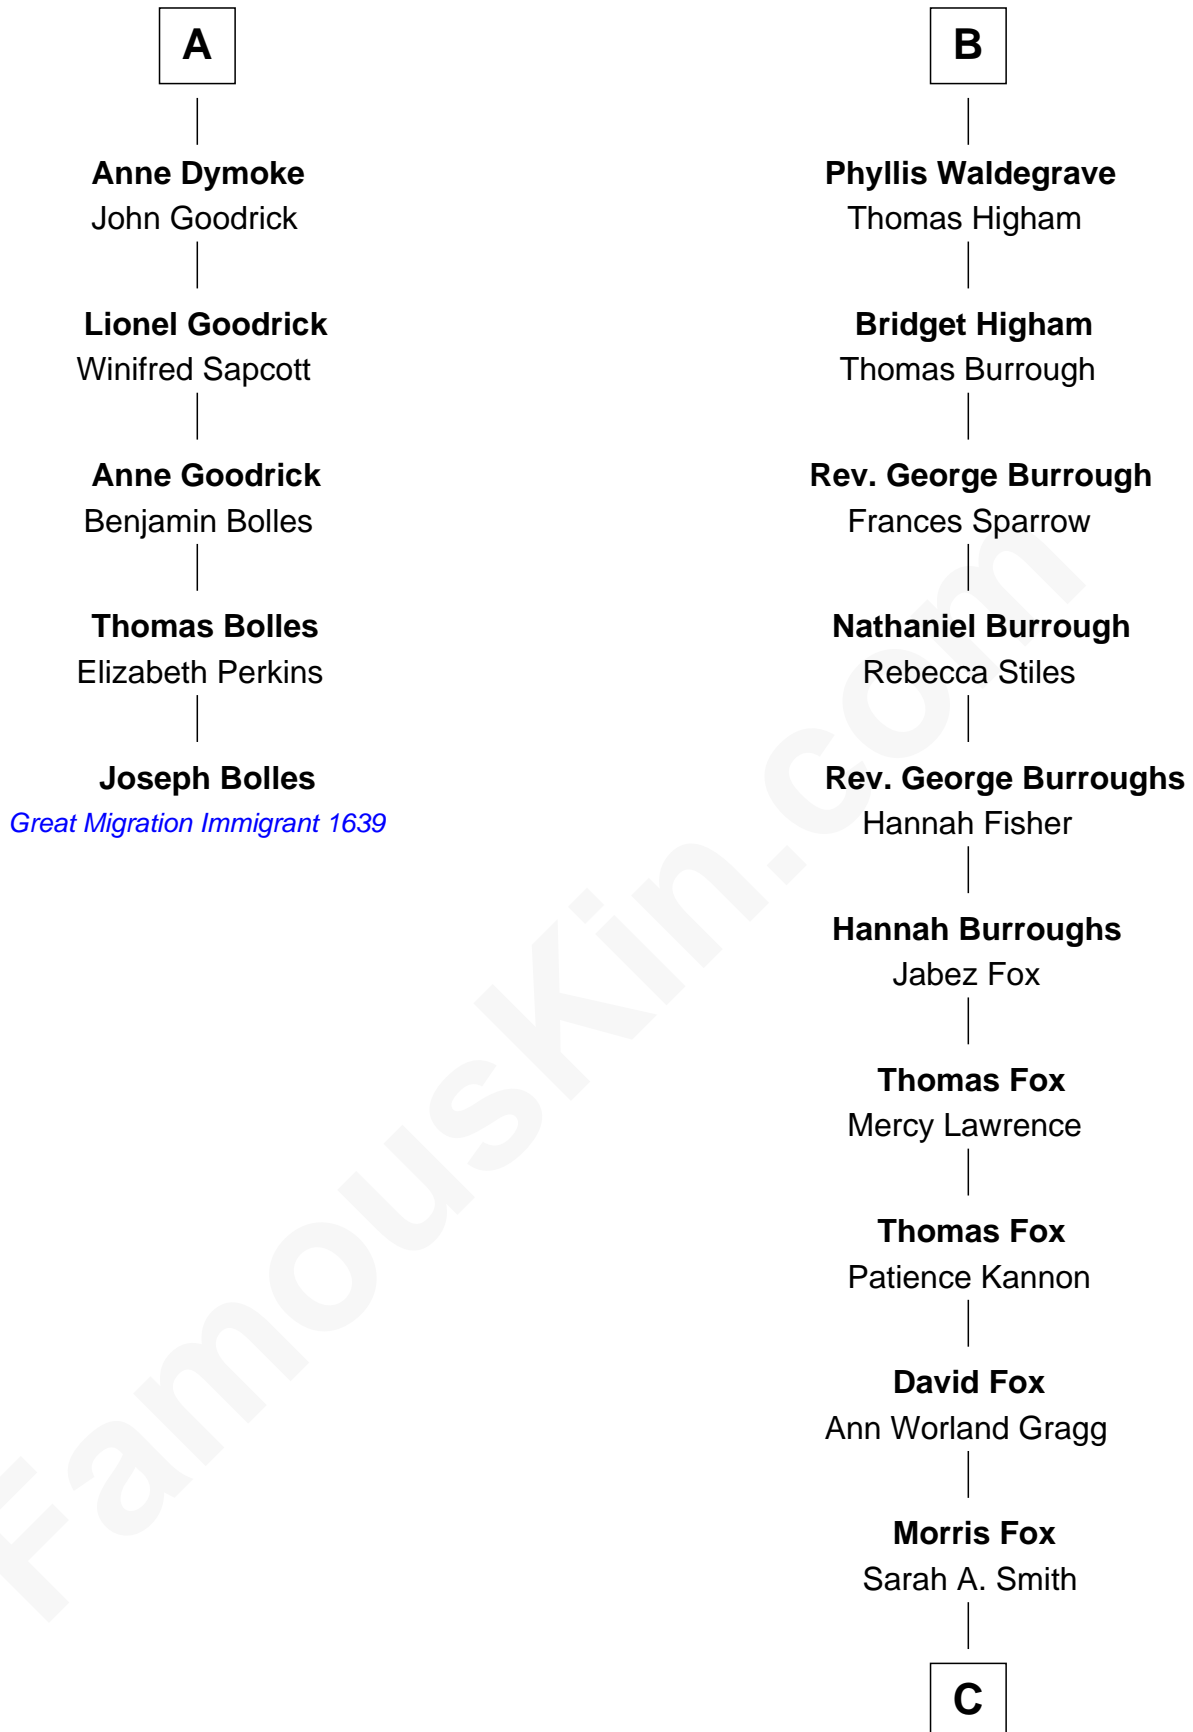

FamousKin.com

Relationship Chart of

Joseph Bolles

(c1608 - 1678) Great Migration Immigrant 1639

11th cousin 9 times removed of

Bob Moore

Co-Founder, Bob's Red Mill

Bartholomew de Badlesmere

Margaret de Clare

Margery de Badlesmere

Sir William de Ros

Maud de Roos

John de Welles

John de Welles

Eleanor de Mowbray

Eudo de Welles

Margaret de Badlesmere

Sir John de Tibetot

Sir Robert de Tibetot

Margaret Deincourt

Elizabeth de Tibetot

Sir Philip le Despencer

Margery Despencer

Sir Roger Wentworth

Henry Wentworth

Elizabeth Howard

Margery Wentworth

Sir William Waldegrave

George Waldegrave

Anne Drury

B

C