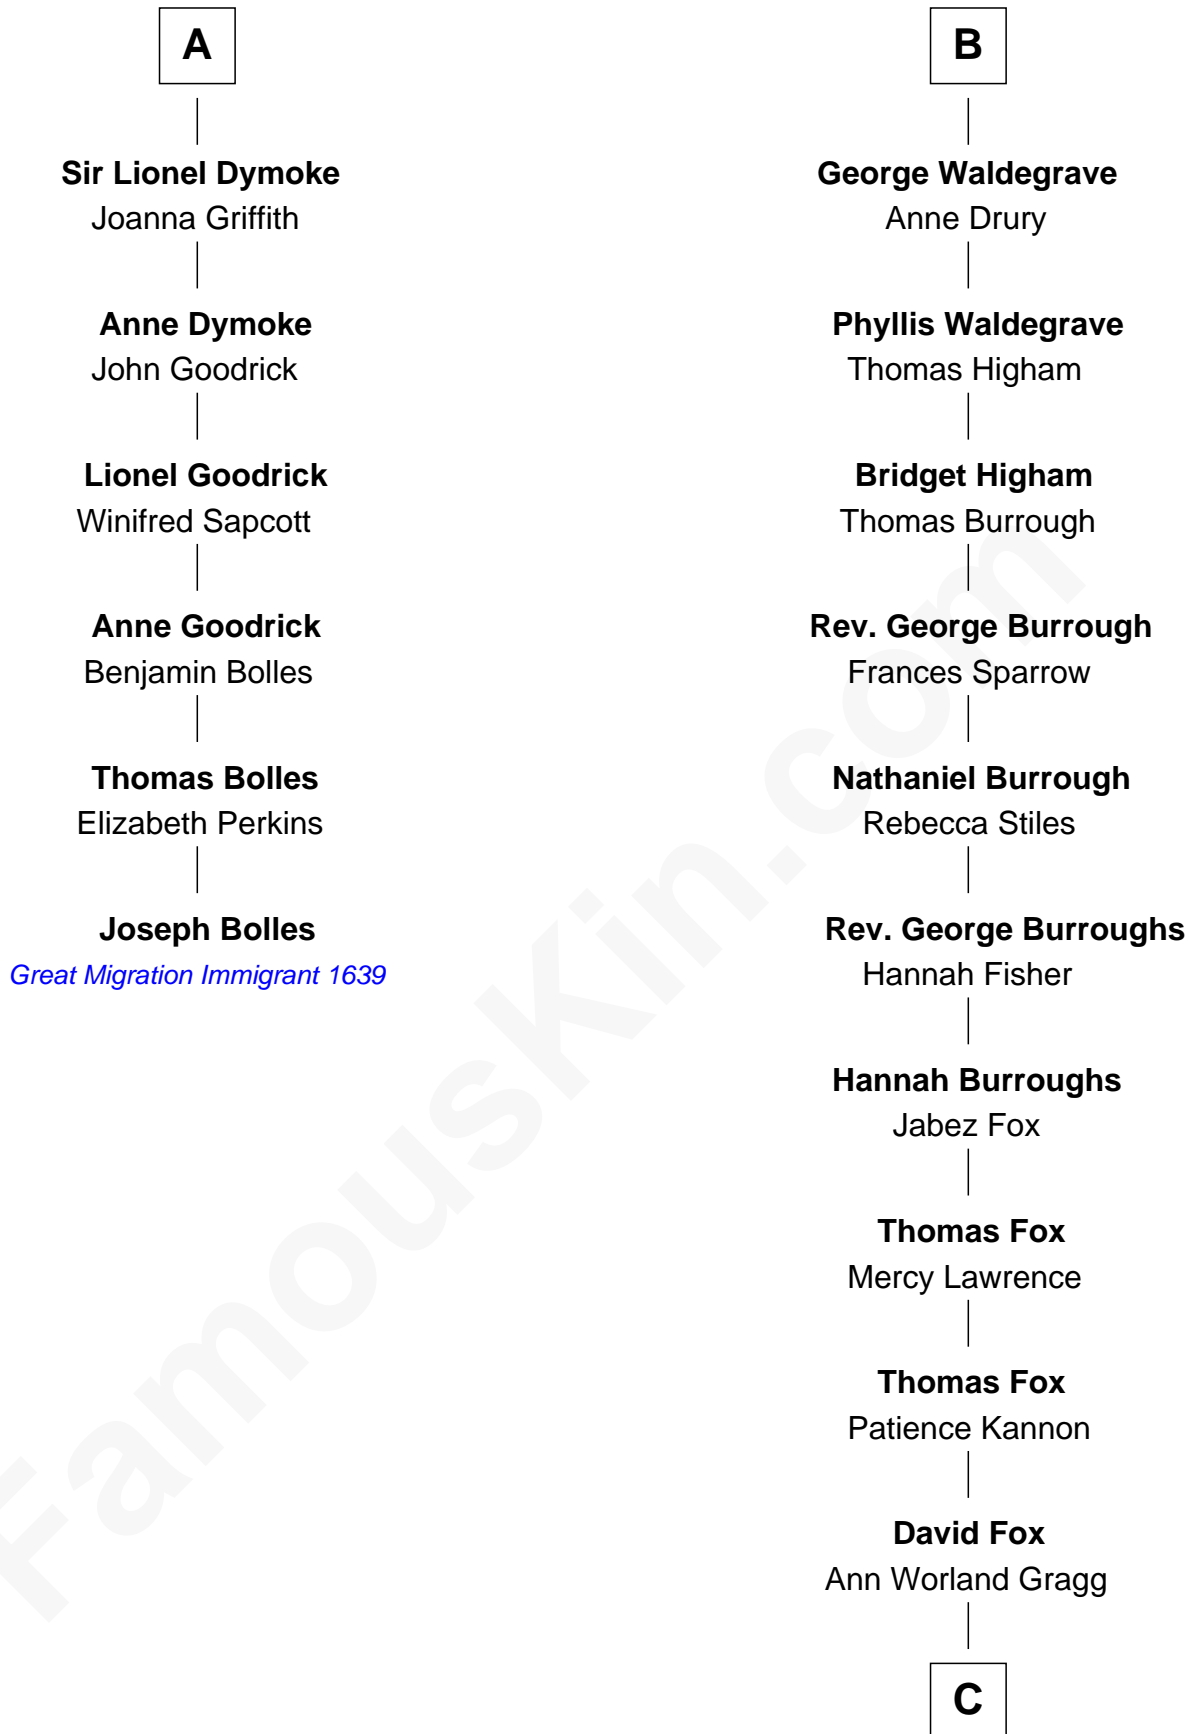

FamousKin.com

Relationship Chart of

Joseph Bolles

(c1608 - 1678) Great Migration Immigrant 1639

12th cousin 9 times removed of

Bob Moore

Co-Founder, Bob's Red Mill

Eudo la Zouche
Milicent de Cantilupe

Eve la Zouche
Sir Maurice de Berkeley

Isabel de Berkeley
Sir Robert de Clifford

Sir Roger de Clifford
Maud de Beauchamp

Katherine de Clifford
Sir Ralph de Greystoke

Maud de Greystoke
Eudo de Welles

Sir Lionel de Welles
Joan de Waterton

Margaret de Welles
Sir Thomas Dymoke

A

Sir William la Zouche
Maud Lovel

Milicent la Zouche
Sir William Deincourt

Margaret Deincourt
Sir Robert de Tibetot

Elizabeth de Tibetot
Sir Philip le Despencer

Margery Despencer
Sir Roger Wentworth

Henry Wentworth
Elizabeth Howard

Margery Wentworth
Sir William Waldegrave

B

C

Morris Fox

Sarah A. Smith

Violette Fox

Daniel Francis Learnard