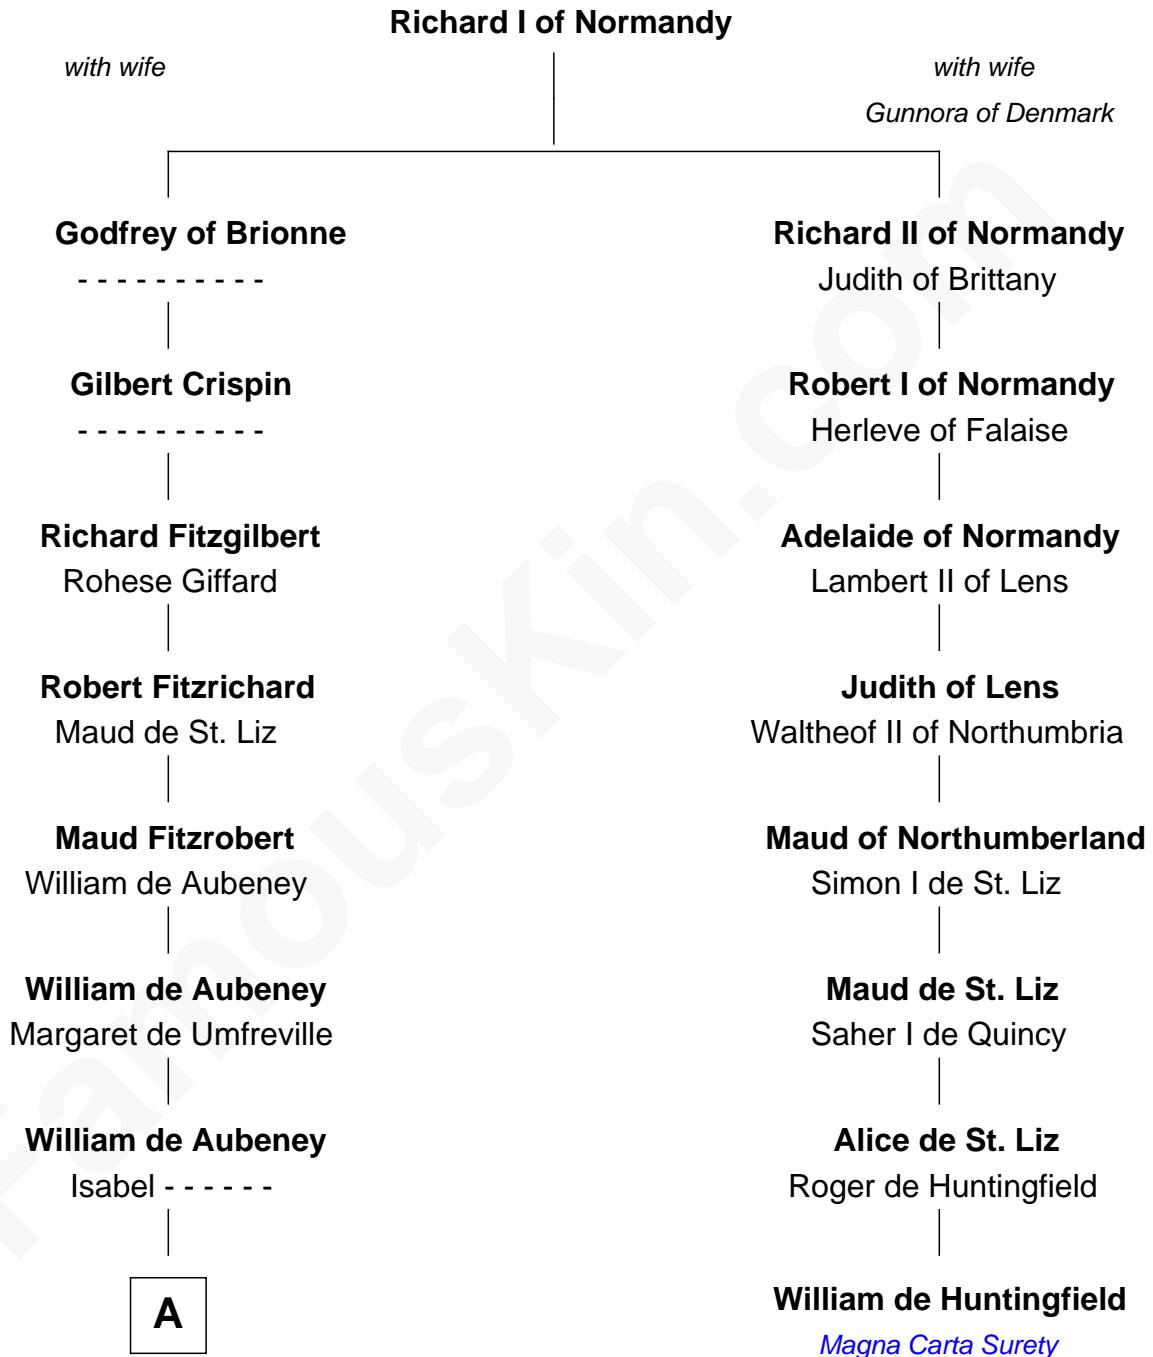

FamousKin.com

Relationship Chart of

Joseph Bolles

(c1608 - 1678) Great Migration Immigrant 1639

7th cousin 13 times removed of

William de Huntingfield
Magna Carta Surety

A

Isabel de Aubeney

Sir Robert de Ros

William de Ros

Maude de Vaux

Sir William de Ros

Margery de Badlesmere

Maud de Roos

John de Welles

John de Welles

Eleanor de Mowbray

Eudo de Welles

Maud de Greystoke

Sir Lionel de Welles

Joan de Waterton

Margaret de Welles

Sir Thomas Dymoke

Sir Lionel Dymoke