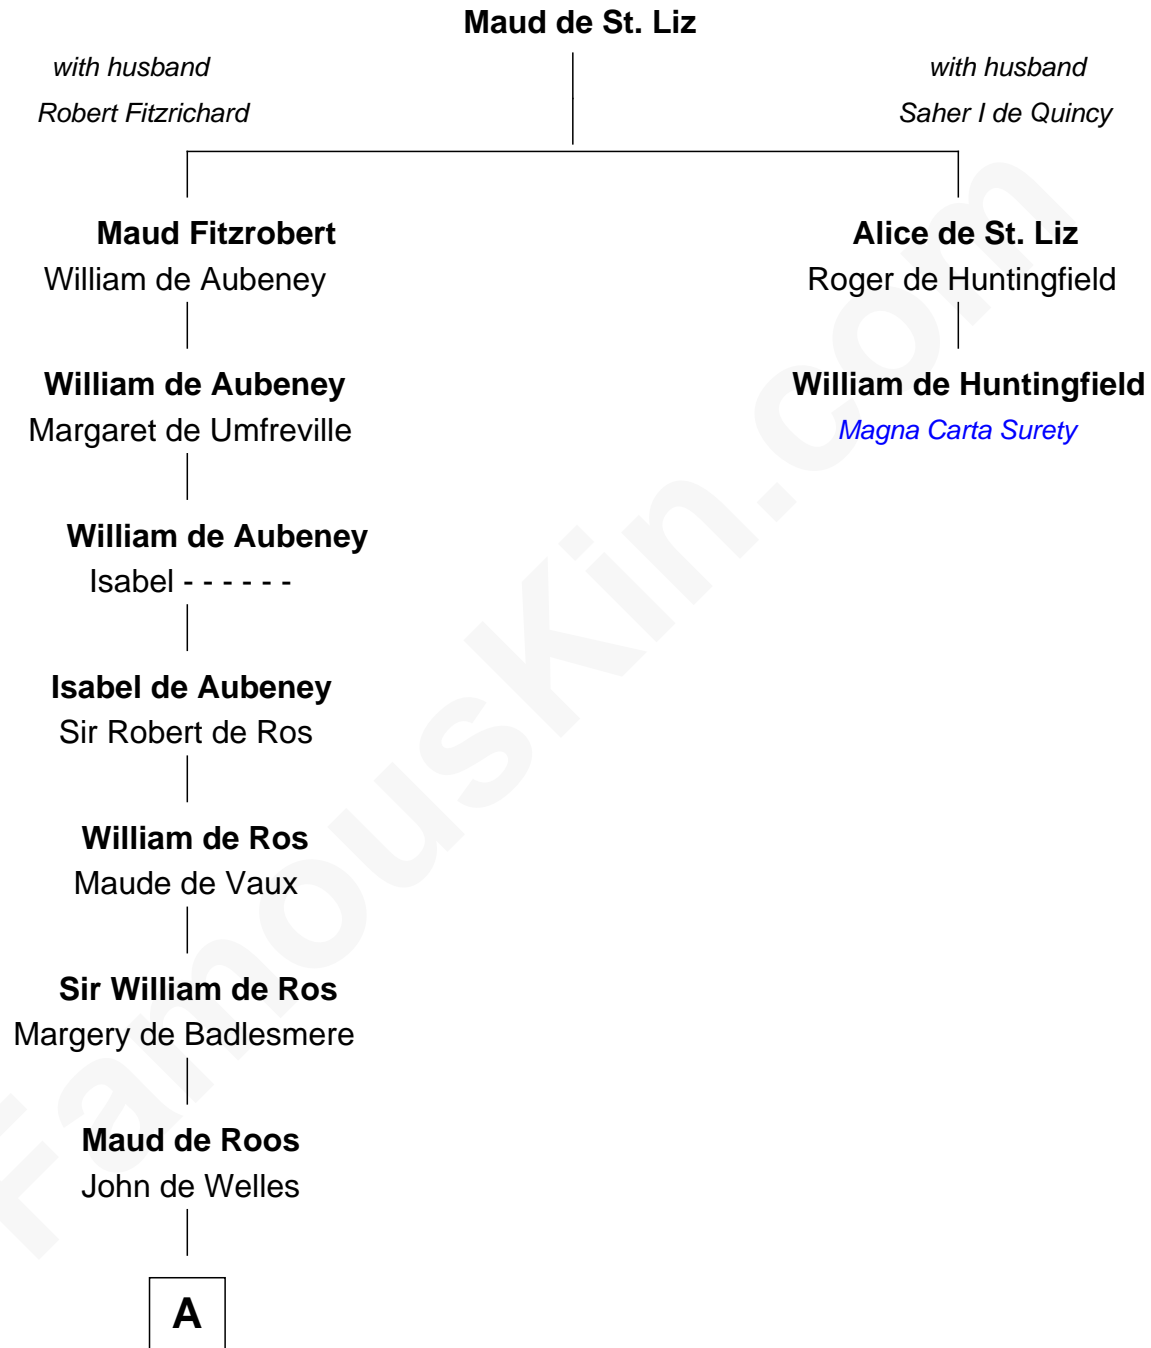

FamousKin.com Relationship Chart of

Joseph Bolles

(c1608 - 1678) Great Migration Immigrant 1639

1st cousin 15 times removed of

William de Huntingfield

Magna Carta Surety

A

John de Welles

Eleanor de Mowbray

Eudo de Welles

Maud de Greystoke

Sir Lionel de Welles

Joan de Waterton

Margaret de Welles

Sir Thomas Dymoke

Sir Lionel Dymoke