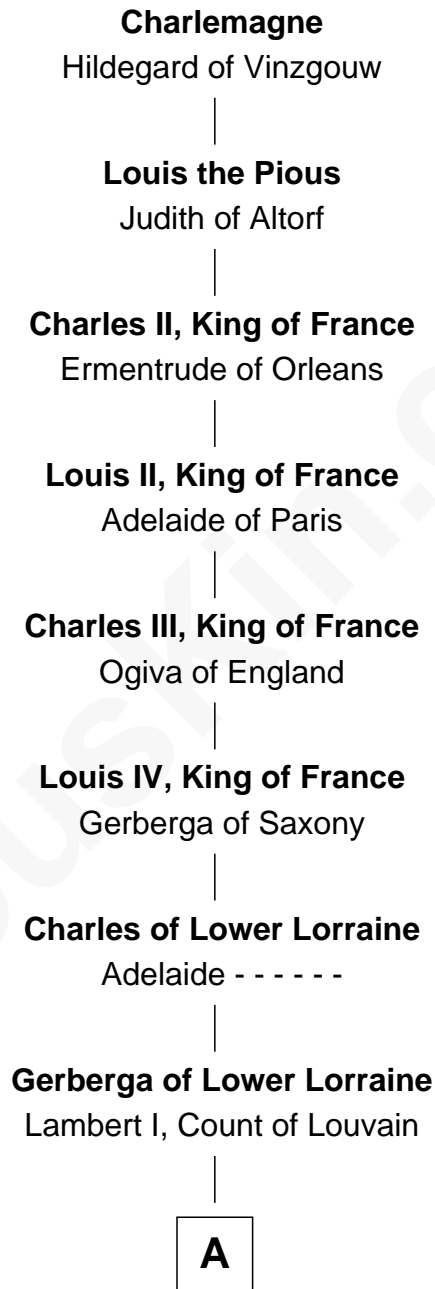

FamousKin.com Relationship Chart of

Joseph Bolles

(c1608 - 1678) Great Migration Immigrant 1639

26th Great-grandson of

Charlemagne

King of the Franks

A

Mathilde of Louvain
Eustace I of Boulogne

Lambert II of Lens
Adelaide of Normandy

Judith of Lens
Waltheof II of Northumbria

Maud of Northumberland
David I, King of Scotland

Henry of Huntingdon
Ada de Warenne

William I, King of Scotland
----- Avenal