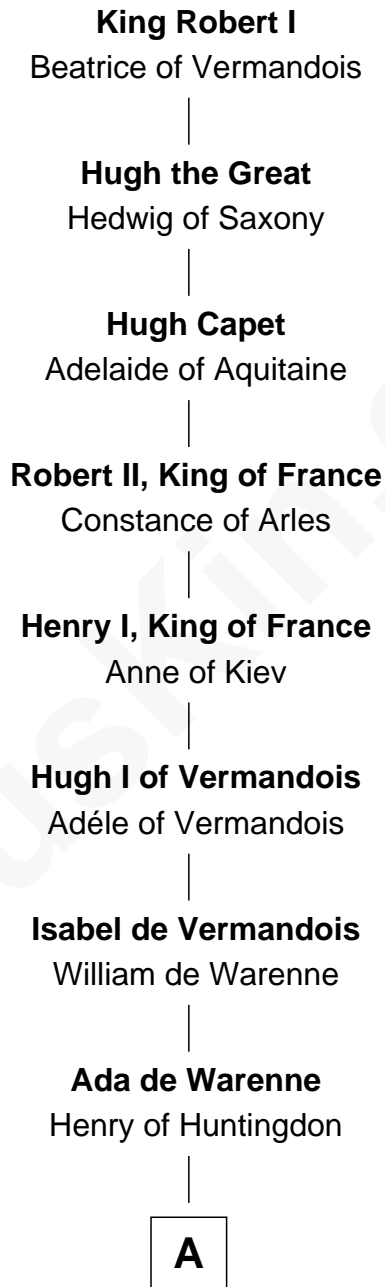

FamousKin.com Relationship Chart of

Joseph Bolles

(c1608 - 1678) *Great Migration Immigrant 1639*

21st Great-grandson of

King Robert I

King of France

B

—
Sir Lionel Dymoke

Elizabeth Perkins

—
Joseph Bolles

Great Migration Immigrant 1639