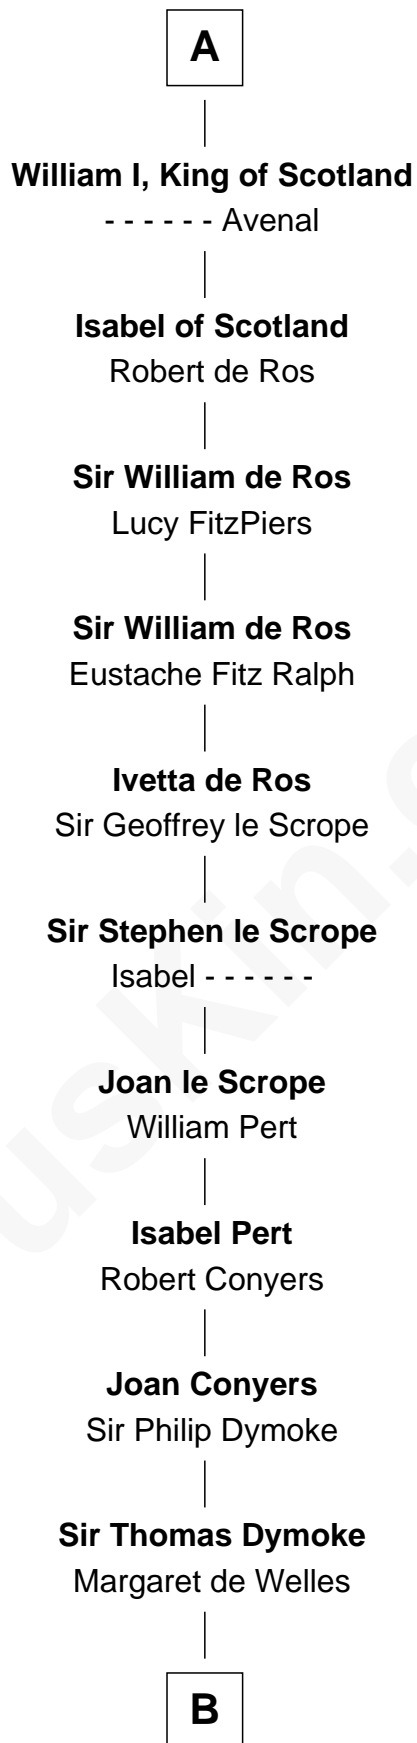

FamousKin.com Relationship Chart of

Joseph Bolles

(c1608 - 1678) *Great Migration Immigrant 1639*

21st Great-grandson of

King Robert I

King of France

B

—
Sir Lionel Dymoke

Elizabeth Perkins

—
Joseph Bolles

Great Migration Immigrant 1639