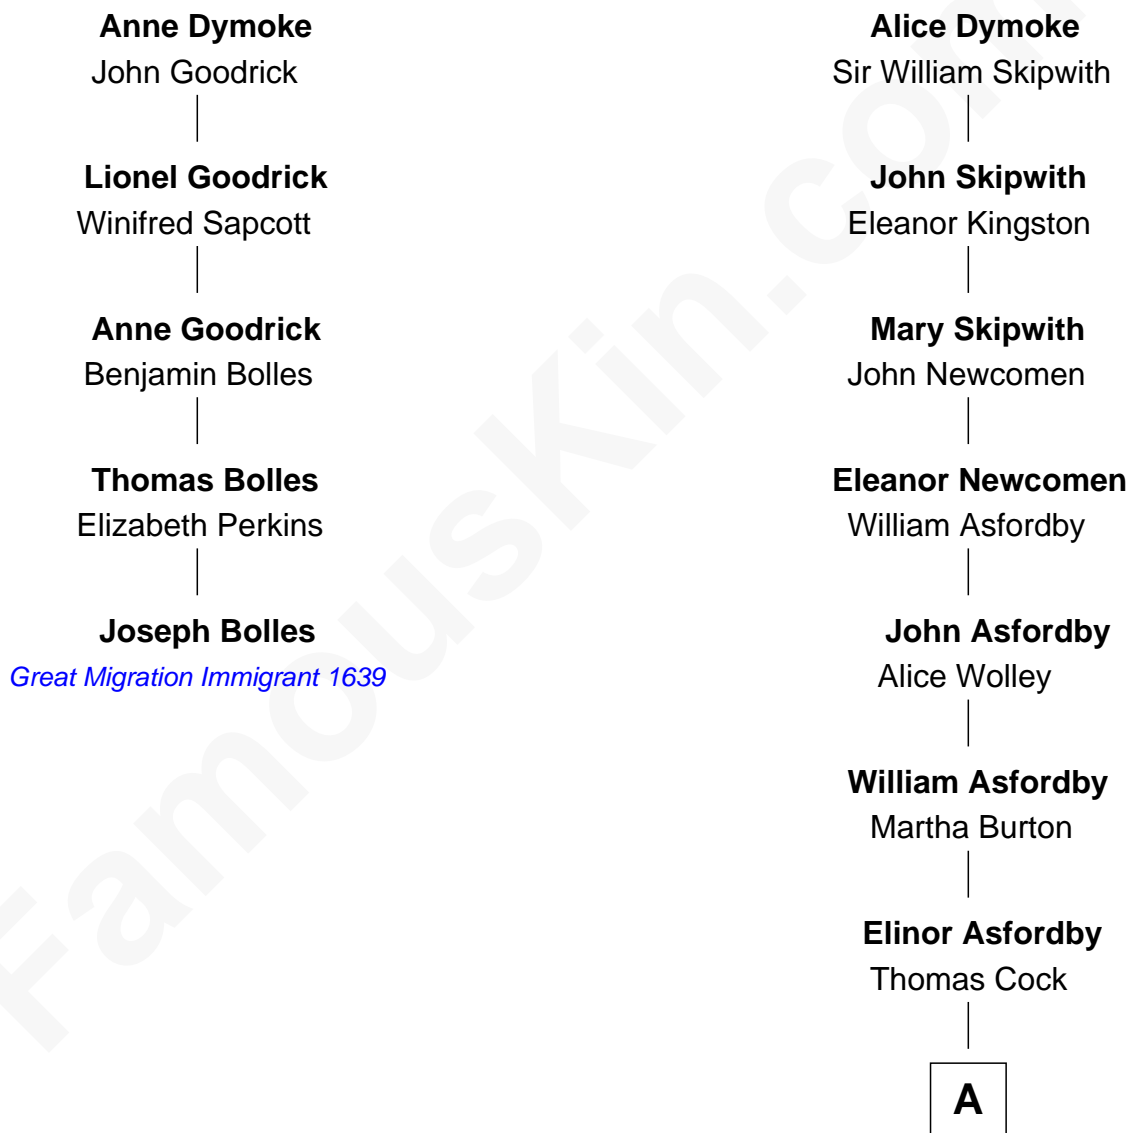

FamousKin.com Relationship Chart of

Joseph Bolles

(c1608 - 1678) *Great Migration Immigrant 1639*

4th cousin 10 times removed of

Paget Brewster

TV Actress

Sir Lionel Dymoke

Joanna Griffith

A

Catherine Cock

Martin Ryerson

Thomas Ryerson

Mary Turner

Joseph Turner Ryerson

Ellen Griffin Larned

Edward Larned Ryerson

Mary Pringle Mitchell

Donald Mitchell Ryerson

Isabelle McGenniss

Joan Ryerson

George Washington Wales Brewster

Galen Brewster

Hathaway Tew

Paget Brewster