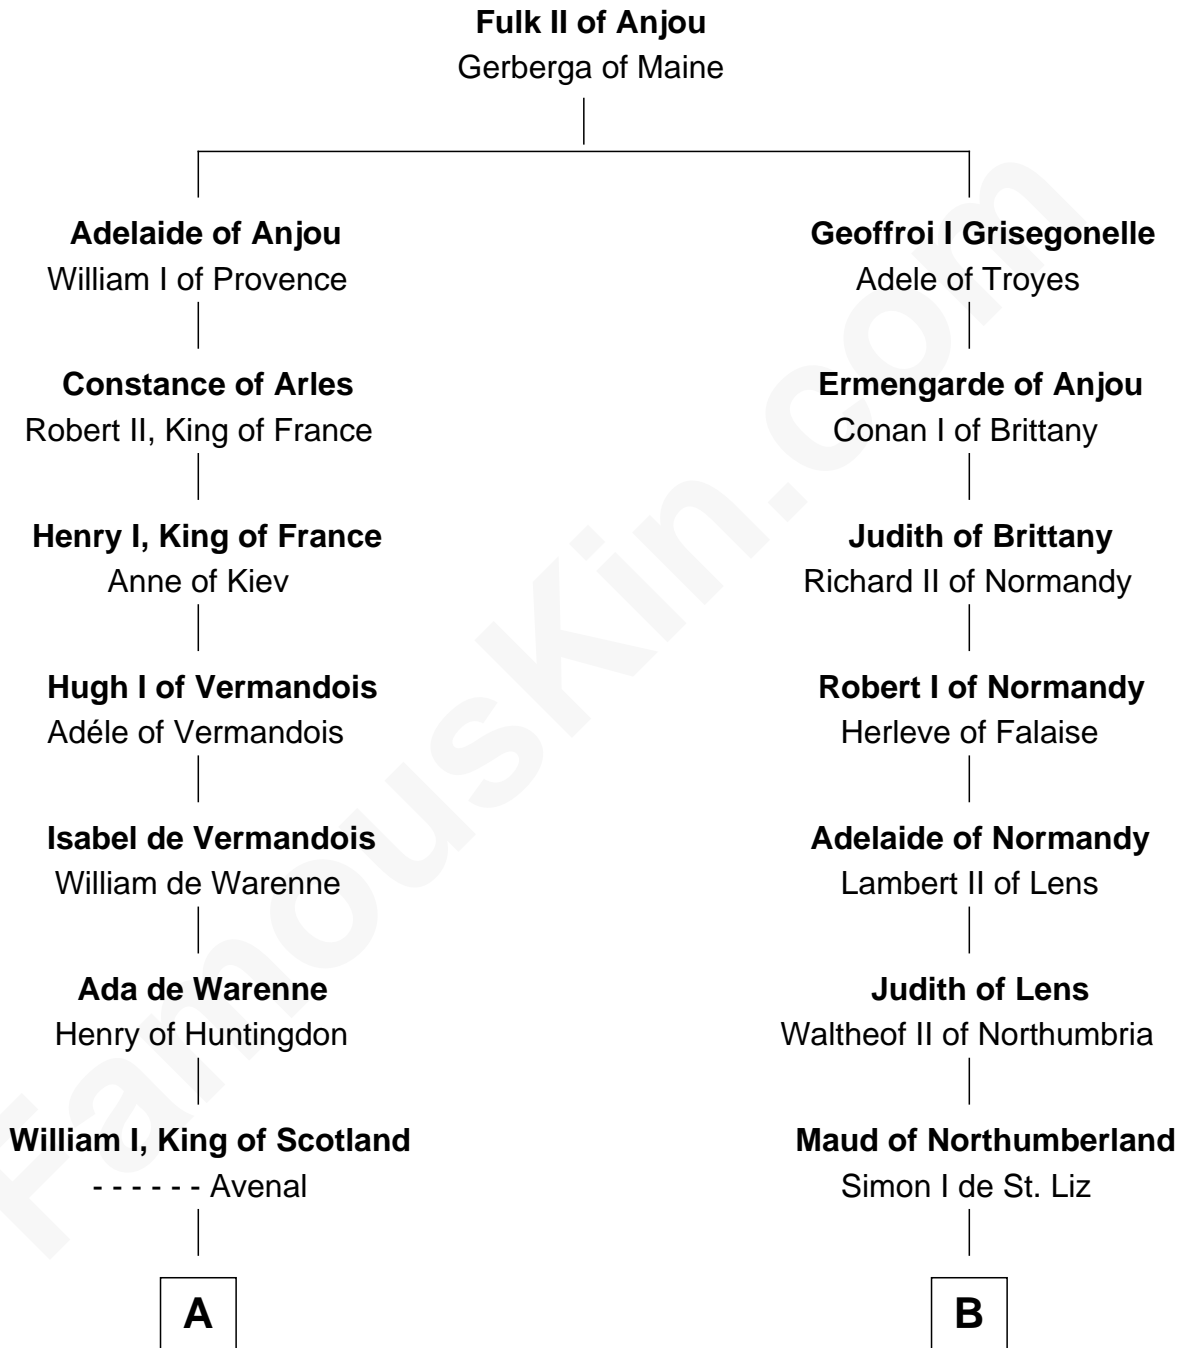

# FamousKin.com

## Relationship Chart of

### Joseph Bolles

(c1608 - 1678) Great Migration Immigrant 1639

9th cousin 12 times removed of

**Robert Fitzwalter**  
Magna Carta Surety

**C**

—  
**Anne Dymoke**  
John Goodrick

—  
**Lionel Goodrick**  
Winifred Sappcott