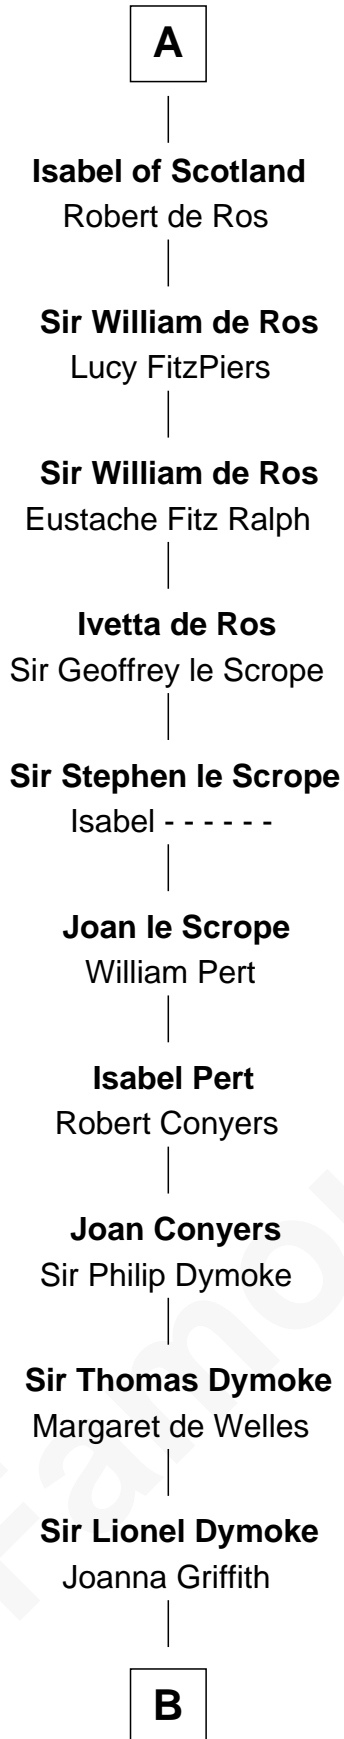

FamousKin.com

Relationship Chart of

Joseph Bolles

(c1608 - 1678) Great Migration Immigrant 1639

7th cousin 14 times removed of

Robert Fitzwalter
Magna Carta Surety

Conan I of Brittany
Ermengarde of Anjou

B

—
Anne Dymoke
John Goodrick

—
Lionel Goodrick
Winifred Sappcott

—
Anne Goodrick
Benjamin Bolles

—
Thomas Bolles
Elizabeth Perkins

—
Joseph Bolles
Great Migration Immigrant 1639