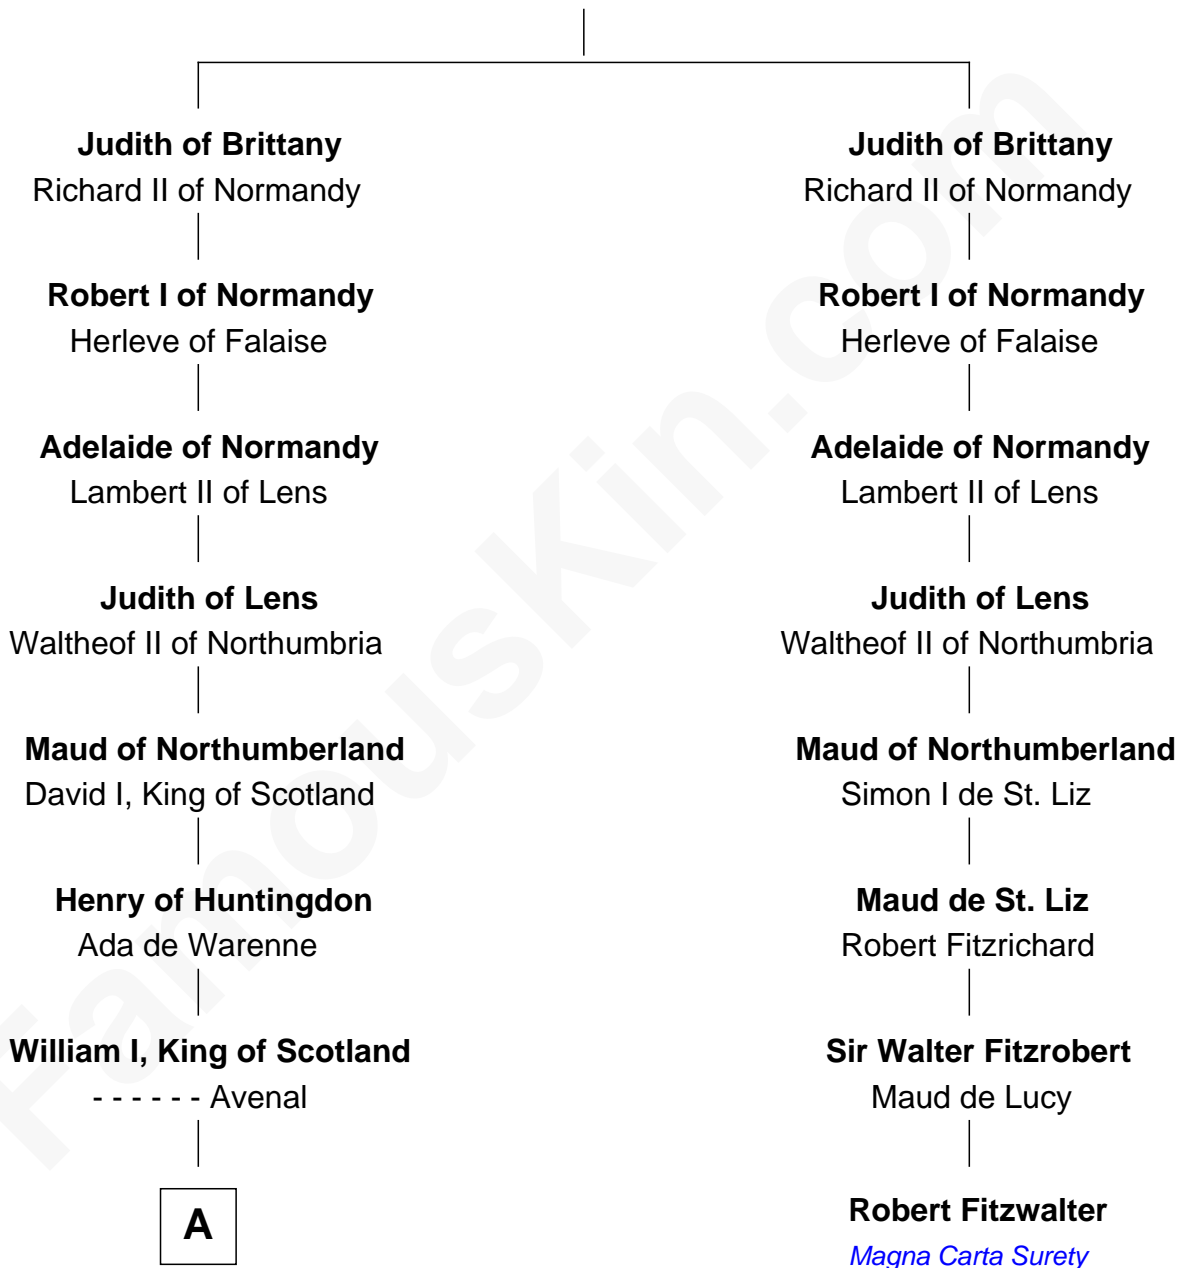

FamousKin.com

Relationship Chart of

Joseph Bolles

(c1608 - 1678) Great Migration Immigrant 1639

7th cousin 14 times removed of

Robert Fitzwalter
Magna Carta Surety

Conan I of Brittany
Ermengarde of Anjou

B

—
Anne Dymoke
John Goodrick

—
Lionel Goodrick
Winifred Sappcott

—
Anne Goodrick
Benjamin Bolles

—
Thomas Bolles
Elizabeth Perkins

—
Joseph Bolles
Great Migration Immigrant 1639