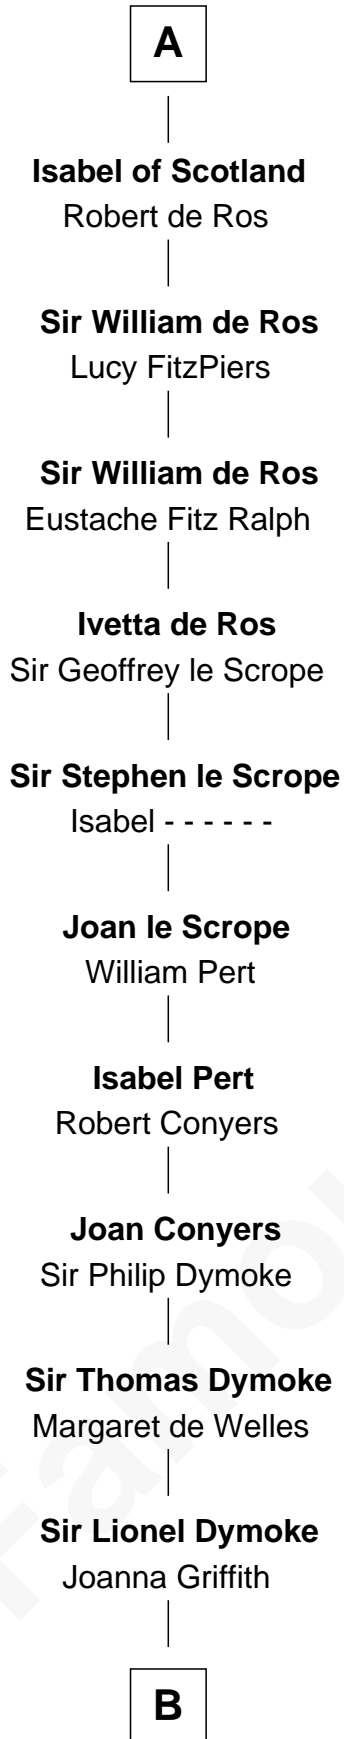

FamousKin.com

Relationship Chart of

Joseph Bolles

(c1608 - 1678) Great Migration Immigrant 1639

7th cousin 14 times removed of

Robert Fitzwalter
Magna Carta Surety

Gunnora of Denmark
Richard I of Normandy

B

—
Anne Dymoke
John Goodrick

—
Lionel Goodrick
Winifred Sappcott

—
Anne Goodrick
Benjamin Bolles

—
Thomas Bolles
Elizabeth Perkins

—
Joseph Bolles
Great Migration Immigrant 1639