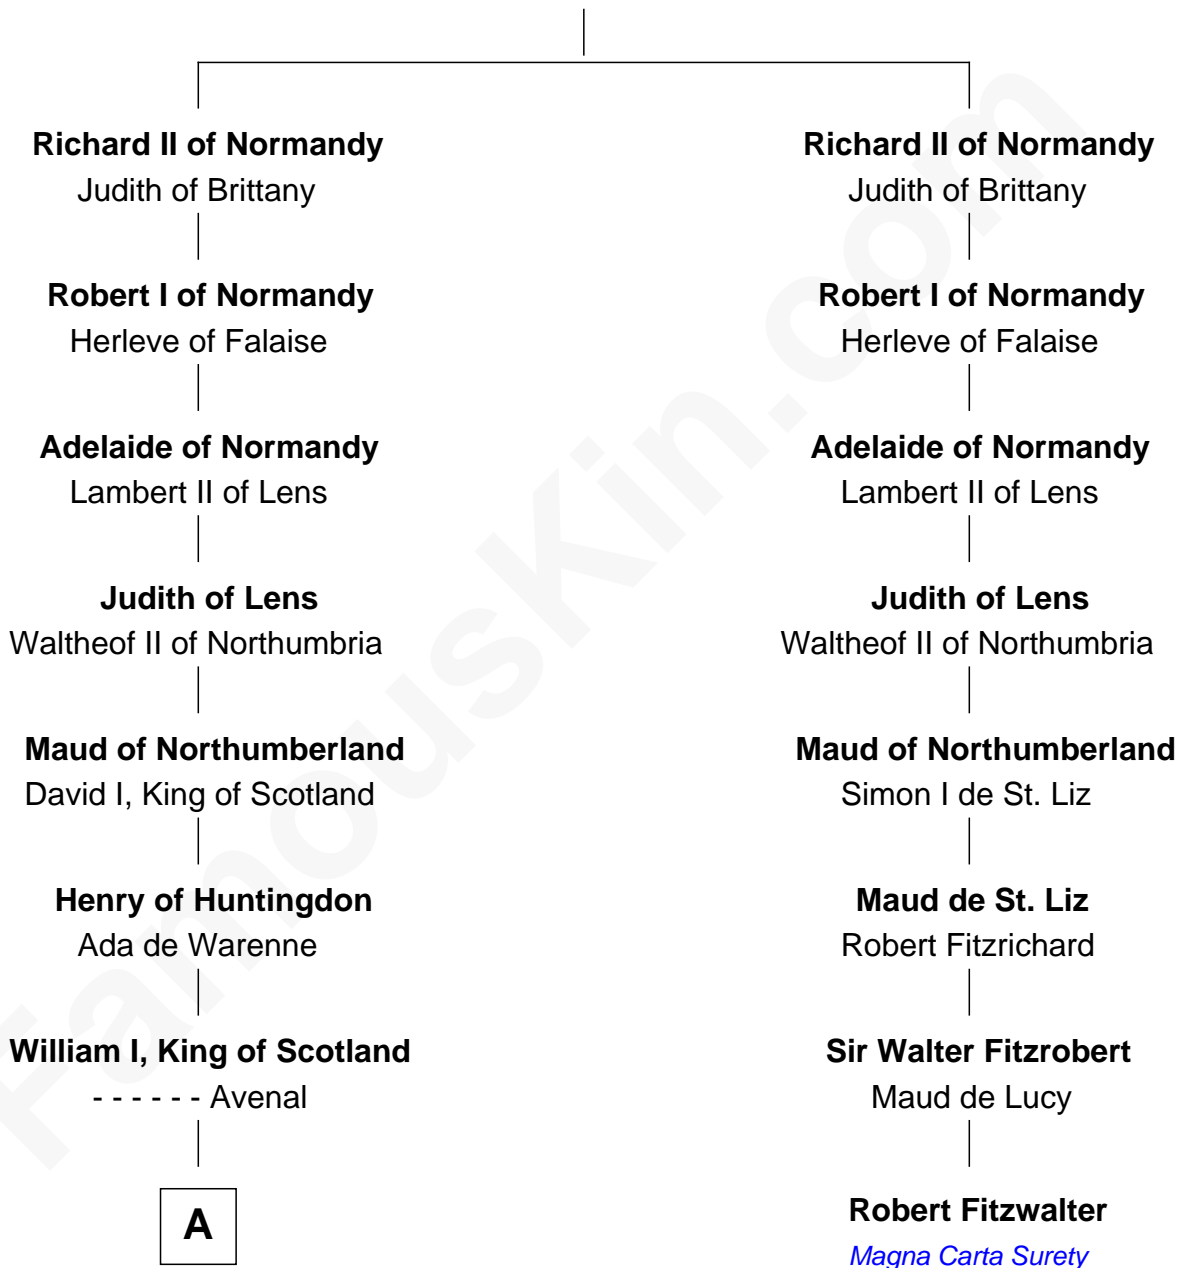

FamousKin.com

Relationship Chart of

Joseph Bolles

(c1608 - 1678) Great Migration Immigrant 1639

7th cousin 14 times removed of

Robert Fitzwalter
Magna Carta Surety

Gunnora of Denmark
Richard I of Normandy

B

—
Anne Dymoke
John Goodrick

—
Lionel Goodrick
Winifred Sappcott

—
Anne Goodrick
Benjamin Bolles

—
Thomas Bolles
Elizabeth Perkins

—
Joseph Bolles
Great Migration Immigrant 1639