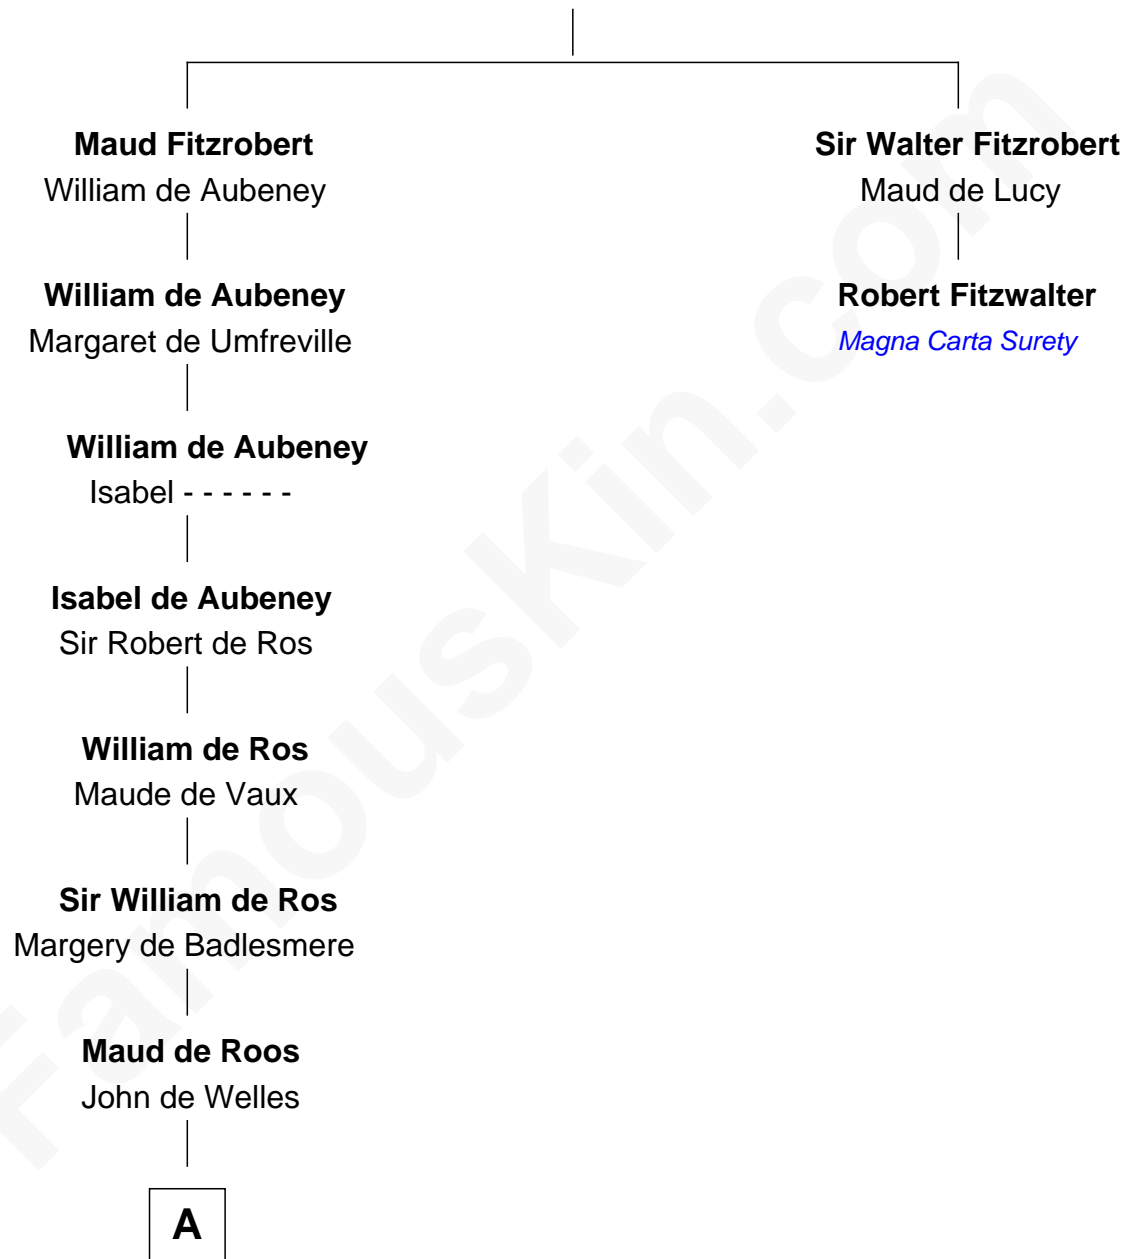

FamousKin.com Relationship Chart of

Joseph Bolles

(c1608 - 1678) Great Migration Immigrant 1639

1st cousin 15 times removed of

Robert Fitzwalter

Magna Carta Surety

Robert Fitzrichard

Maud de St. Liz

A

John de Welles

Eleanor de Mowbray

Eudo de Welles

Maud de Greystoke

Sir Lionel de Welles

Joan de Waterton

Margaret de Welles