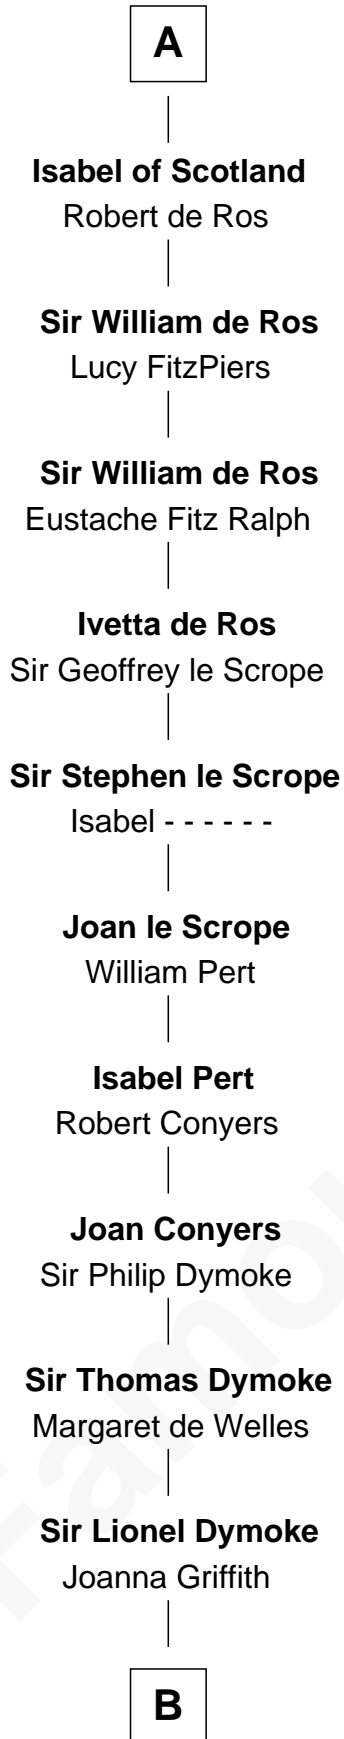

# FamousKin.com Relationship Chart of

**Joseph Bolles**

(c1608 - 1678) Great Migration Immigrant 1639

7th cousin 14 times removed of

**Robert Fitzwalter**

*Magna Carta Surety*

**Charles of Lower Lorraine**

Adelaide - - - - -

**Maud of Northumberland**

David I, King of Scotland

**Henry of Huntingdon**

Ada de Warenne

**William I, King of Scotland**

- - - - - Avenal

**A**

**Gerberga of Lower Lorraine**

Lambert I, Count of Louvain

**Mathilde of Louvain**

Eustace I of Boulogne

**Lambert II of Lens**

Adelaide of Normandy

**Judith of Lens**

Waltheof II of Northumbria

**Maud of Northumberland**

Simon I de St. Liz

**Maud de St. Liz**

Robert Fitzrichard

**Sir Walter Fitzrobert**

Maud de Lucy

**Robert Fitzwalter**

*Magna Carta Surety*

**B**