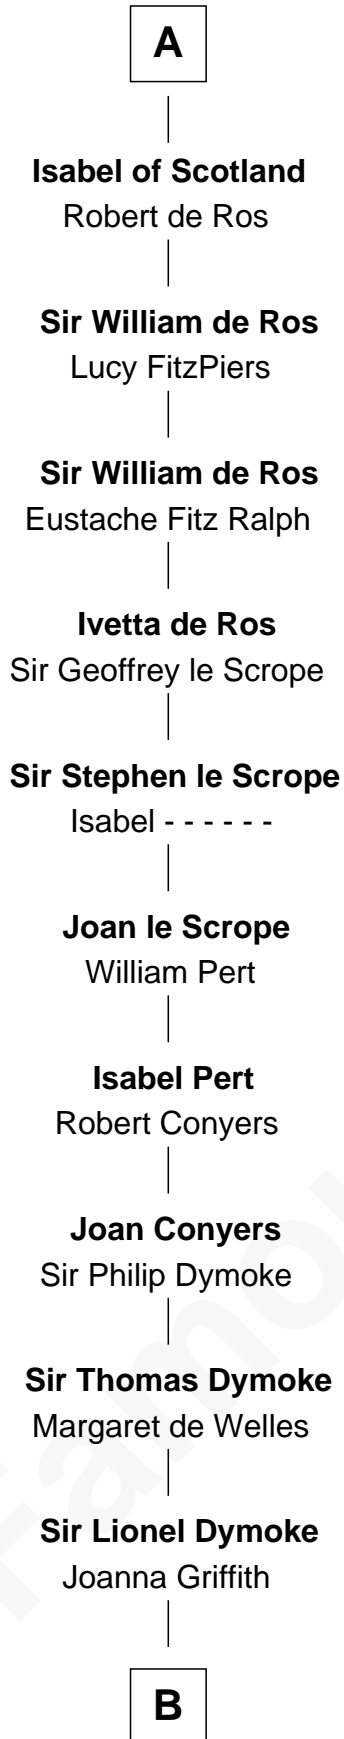

FamousKin.com

Relationship Chart of

Joseph Bolles

(c1608 - 1678) Great Migration Immigrant 1639

7th cousin 14 times removed of

Robert Fitzwalter
Magna Carta Surety

Rainier III of Hainault

Adela - - - - -

Lambert I, Count of Louvain
Gerberga of Lower Lorraine

Mathilde of Louvain
Eustace I of Boulogne

Lambert II of Lens
Adelaide of Normandy

Judith of Lens
Waltheof II of Northumbria

Maud of Northumberland
David I, King of Scotland

Henry of Huntingdon
Ada de Warenne

William I, King of Scotland
- - - - - Avenal

A

Lambert I, Count of Louvain
Gerberga of Lower Lorraine

Mathilde of Louvain
Eustace I of Boulogne

Lambert II of Lens
Adelaide of Normandy

Judith of Lens
Waltheof II of Northumbria

Maud of Northumberland
Simon I de St. Liz

Maud de St. Liz
Robert Fitzrichard

Sir Walter Fitzrobert
Maud de Lucy

Robert Fitzwalter
Magna Carta Surety

B

—
Anne Dymoke
John Goodrick