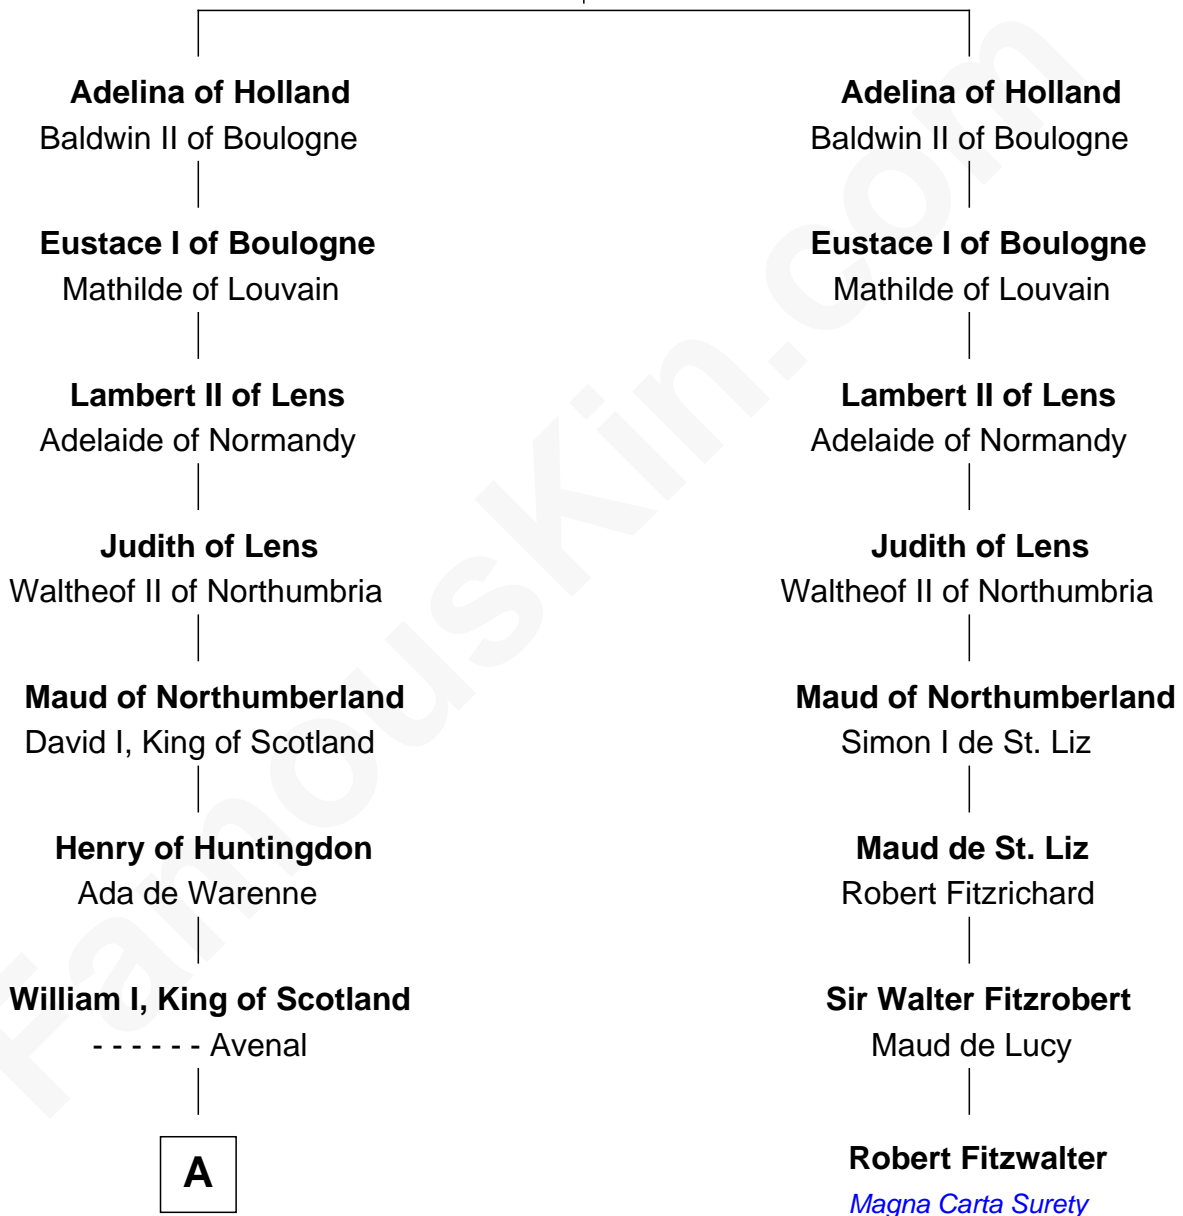

## Relationship Chart of

### Joseph Bolles

(c1608 - 1678) Great Migration Immigrant 1639

7th cousin 14 times removed of

**Robert Fitzwalter**  
Magna Carta Surety

**Arnulf of Holland**  
Lutgardis of Luxemburg

**B**

—  
**Anne Dymoke**  
John Goodrick