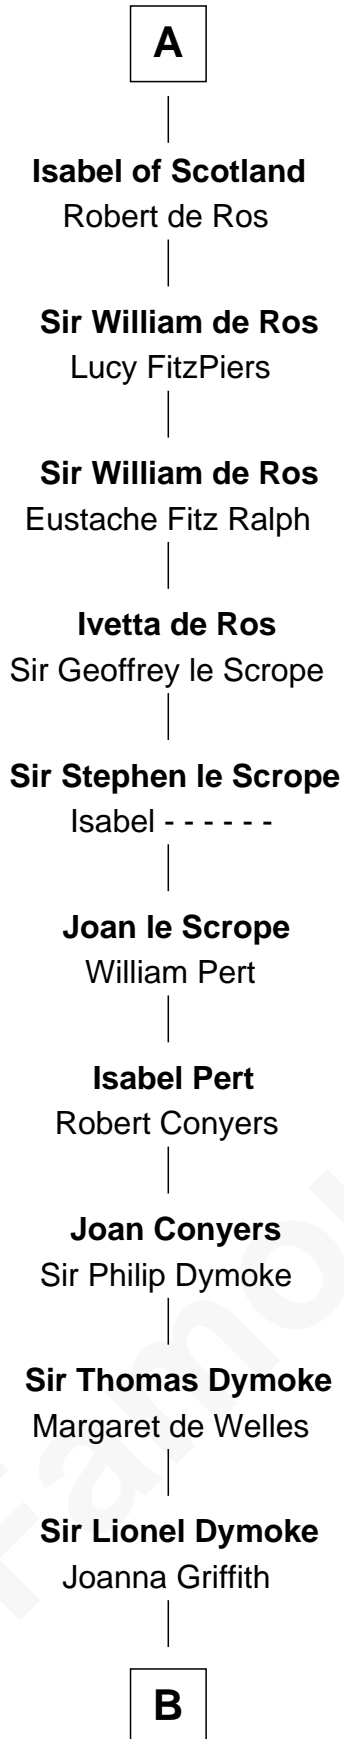

# FamousKin.com

## Relationship Chart of

### Joseph Bolles

(c1608 - 1678) Great Migration Immigrant 1639

7th cousin 14 times removed of

**Robert Fitzwalter**  
Magna Carta Surety

**Arnulf of Holland**  
Lutgardis of Luxemburg

**B**

—  
**Anne Dymoke**  
John Goodrick

—  
**Lionel Goodrick**  
Winifred Sappcott

—  
**Anne Goodrick**  
Benjamin Bolles

—  
**Thomas Bolles**  
Elizabeth Perkins

—  
**Joseph Bolles**  
*Great Migration Immigrant 1639*