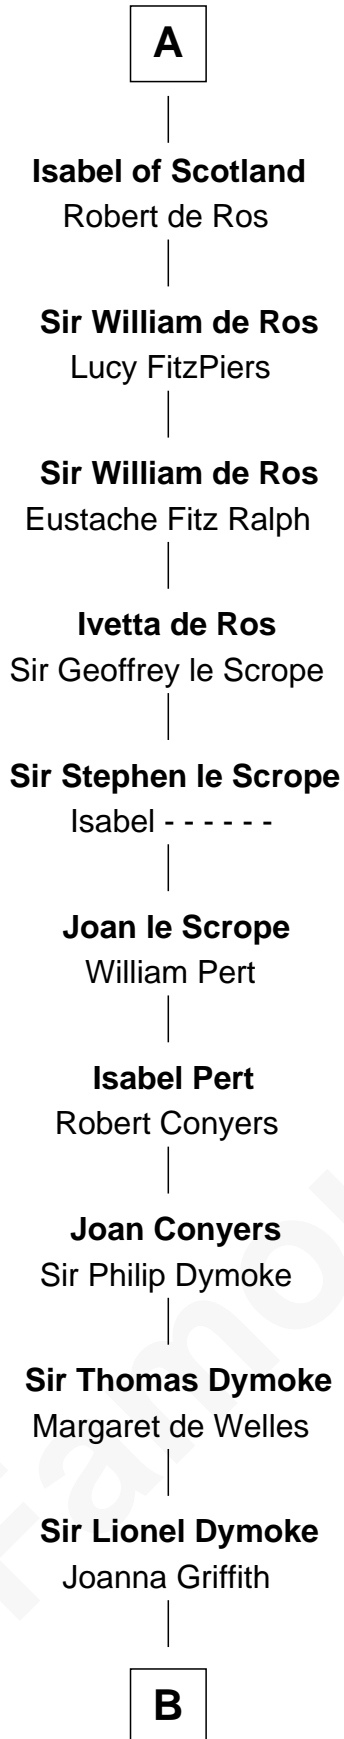

FamousKin.com

Relationship Chart of

Joseph Bolles

(c1608 - 1678) Great Migration Immigrant 1639

7th cousin 14 times removed of

Robert Fitzwalter
Magna Carta Surety

Arnulf III of Boulogne

B

—
Anne Dymoke
John Goodrick

—
Lionel Goodrick
Winifred Sappcott

—
Anne Goodrick
Benjamin Bolles

—
Thomas Bolles
Elizabeth Perkins

—
Joseph Bolles
Great Migration Immigrant 1639