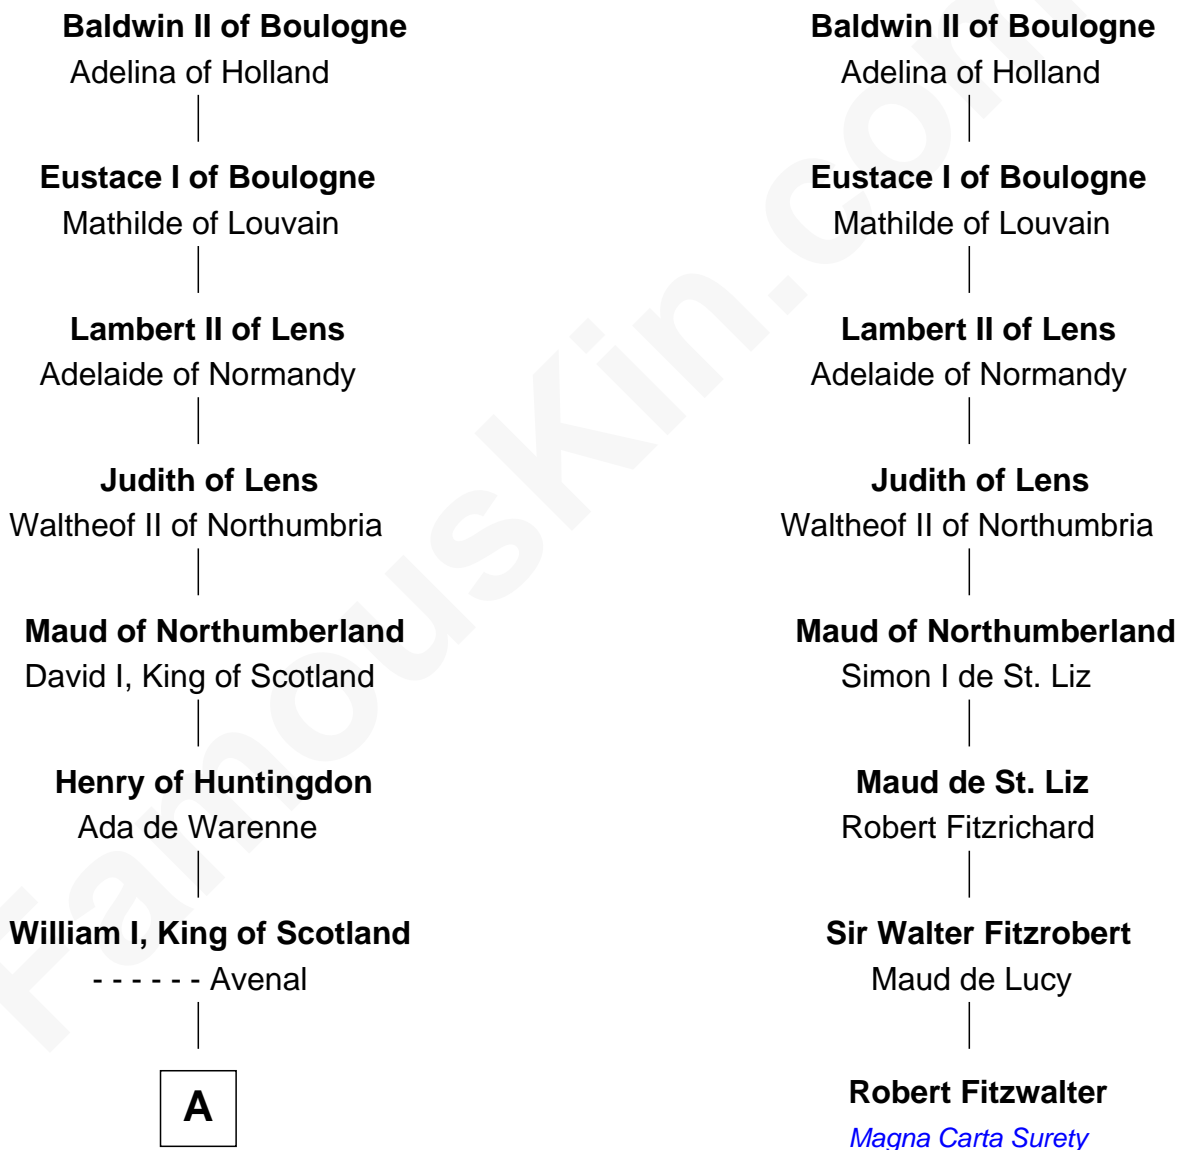

FamousKin.com

Relationship Chart of

Joseph Bolles

(c1608 - 1678) Great Migration Immigrant 1639

7th cousin 14 times removed of

Robert Fitzwalter
Magna Carta Surety

Arnulf III of Boulogne

B

—
Anne Dymoke
John Goodrick

—
Lionel Goodrick
Winifred Sappcott

—
Anne Goodrick
Benjamin Bolles

—
Thomas Bolles
Elizabeth Perkins

—
Joseph Bolles
Great Migration Immigrant 1639