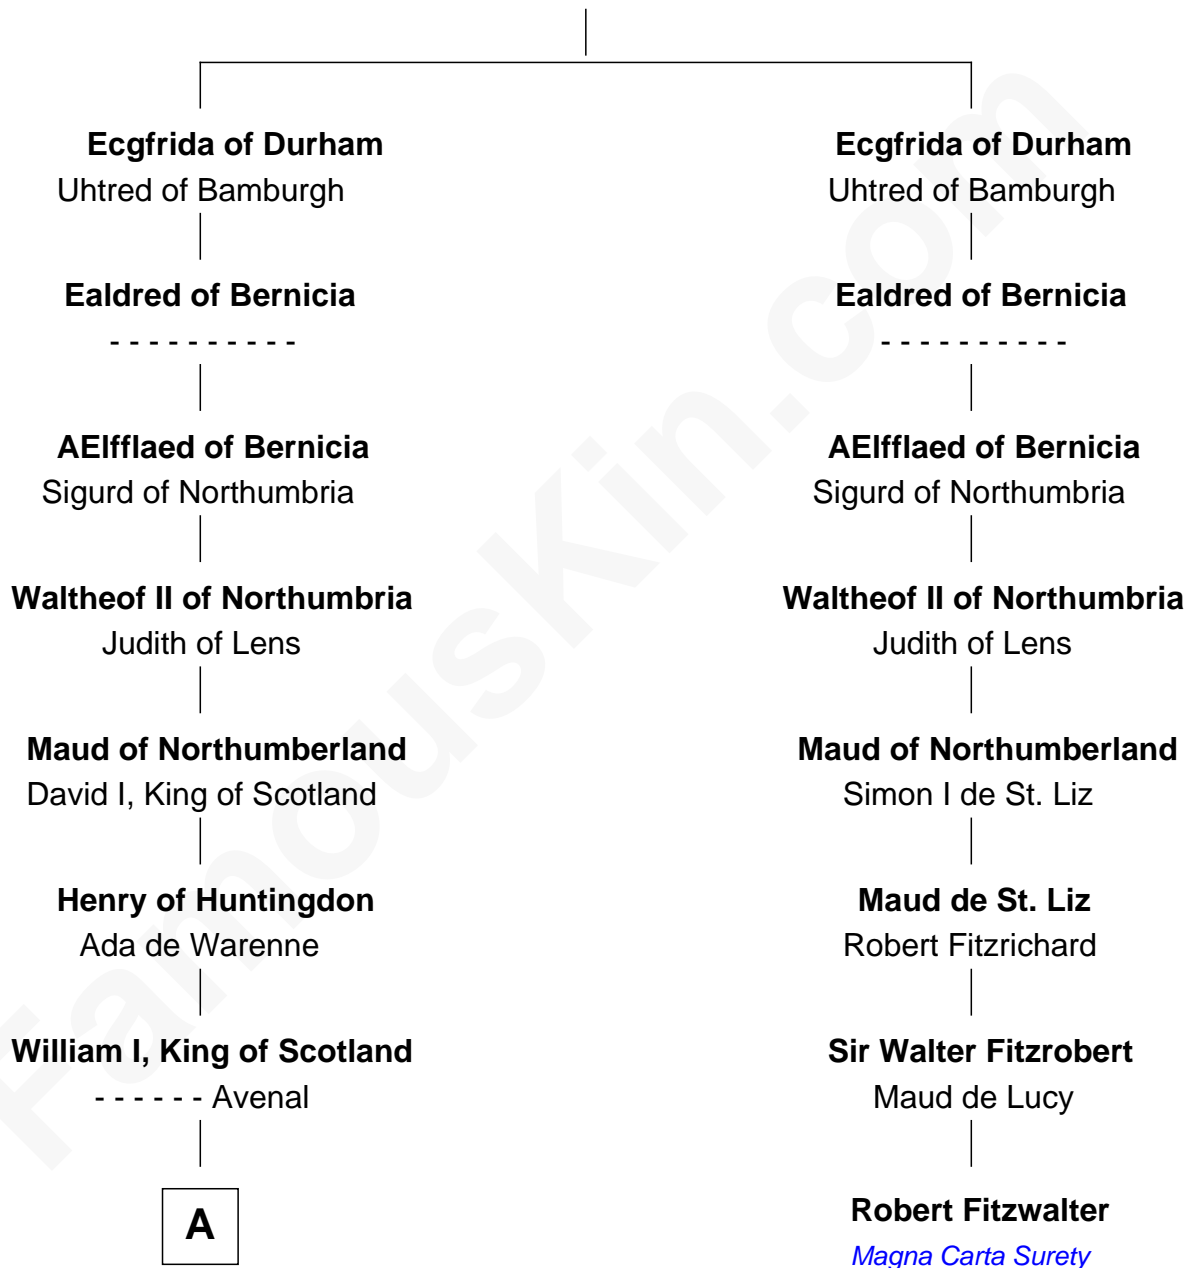

FamousKin.com

Relationship Chart of

Joseph Bolles

(c1608 - 1678) Great Migration Immigrant 1639

7th cousin 14 times removed of

Robert Fitzwalter
Magna Carta Surety

Aldhun of Durham

B

—
Anne Dymoke
John Goodrick

—
Lionel Goodrick
Winifred Sappcott

—
Anne Goodrick
Benjamin Bolles

—
Thomas Bolles
Elizabeth Perkins

—
Joseph Bolles
Great Migration Immigrant 1639