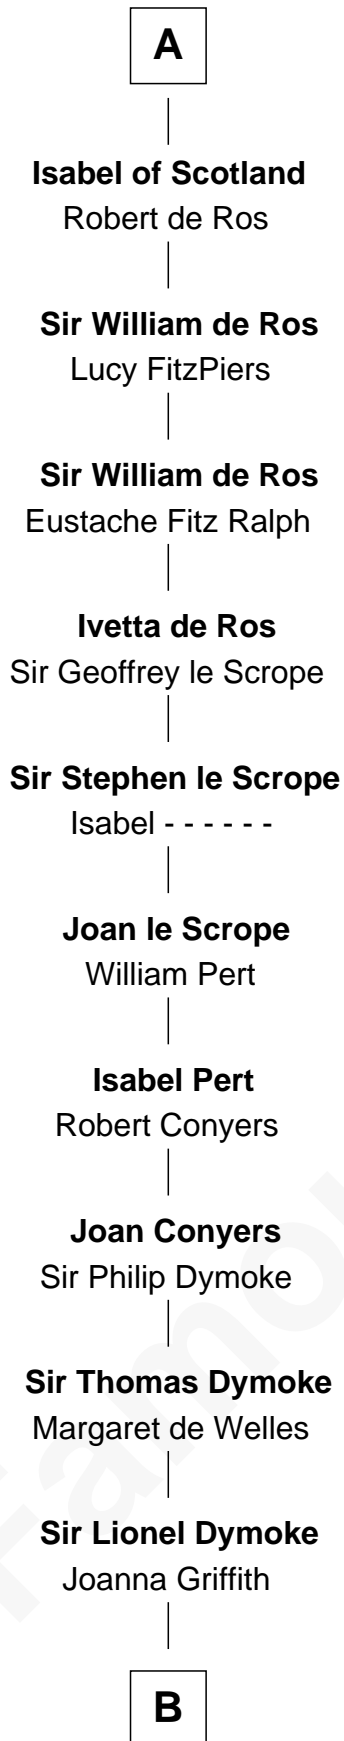

FamousKin.com

Relationship Chart of

Joseph Bolles

(c1608 - 1678) Great Migration Immigrant 1639

7th cousin 14 times removed of

Robert Fitzwalter
Magna Carta Surety

Aldhun of Durham

B

—
Anne Dymoke
John Goodrick

—
Lionel Goodrick
Winifred Sappcott

—
Anne Goodrick
Benjamin Bolles

—
Thomas Bolles
Elizabeth Perkins

—
Joseph Bolles
Great Migration Immigrant 1639