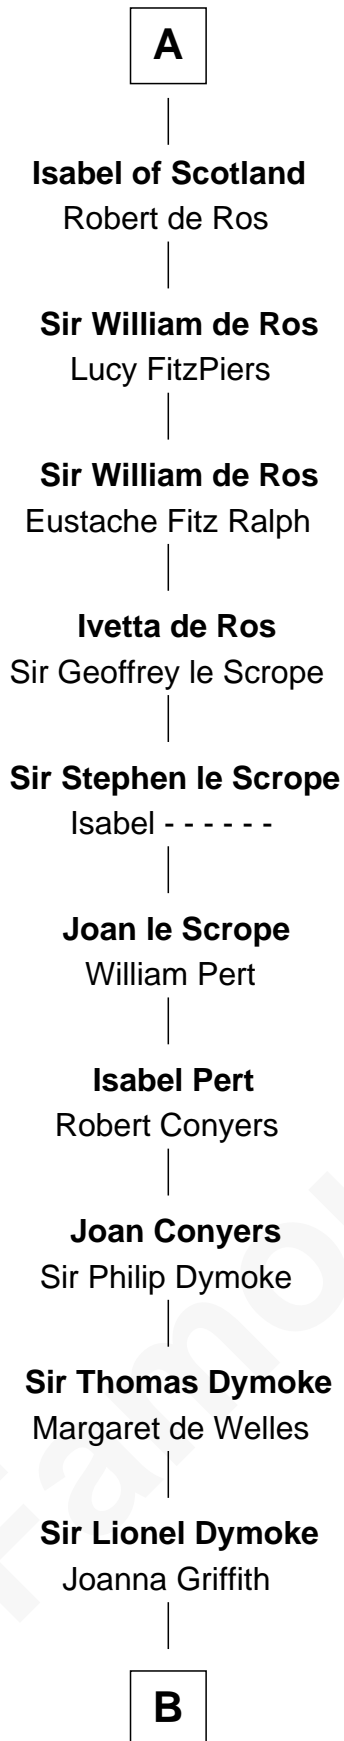

# FamousKin.com

## Relationship Chart of

### Joseph Bolles

(c1608 - 1678) Great Migration Immigrant 1639

7th cousin 14 times removed of

**Robert Fitzwalter**  
Magna Carta Surety

Waltheof of Bamburgh

**B**

—  
**Anne Dymoke**  
John Goodrick

—  
**Lionel Goodrick**  
Winifred Sappcott

—  
**Anne Goodrick**  
Benjamin Bolles

—  
**Thomas Bolles**  
Elizabeth Perkins

—  
**Joseph Bolles**  
*Great Migration Immigrant 1639*