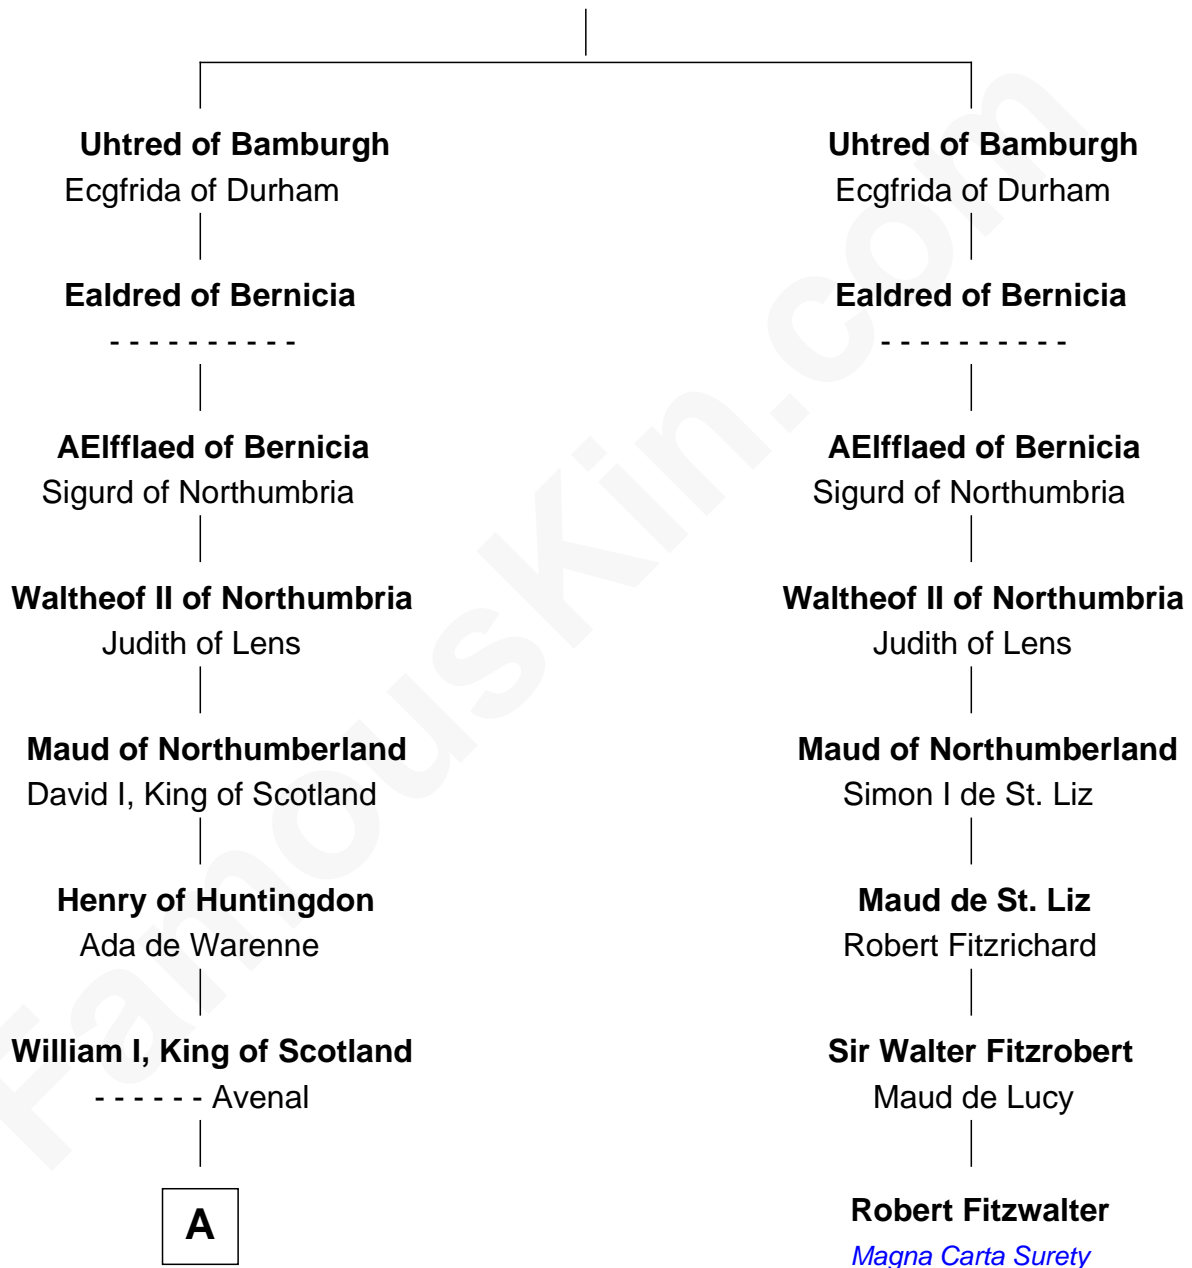

## Relationship Chart of

### Joseph Bolles

(c1608 - 1678) Great Migration Immigrant 1639

7th cousin 14 times removed of

**Robert Fitzwalter**  
Magna Carta Surety

Waltheof of Bamburgh

**B**

—  
**Anne Dymoke**  
John Goodrick

—  
**Lionel Goodrick**  
Winifred Sappcott

—  
**Anne Goodrick**  
Benjamin Bolles

—  
**Thomas Bolles**  
Elizabeth Perkins

—  
**Joseph Bolles**  
*Great Migration Immigrant 1639*