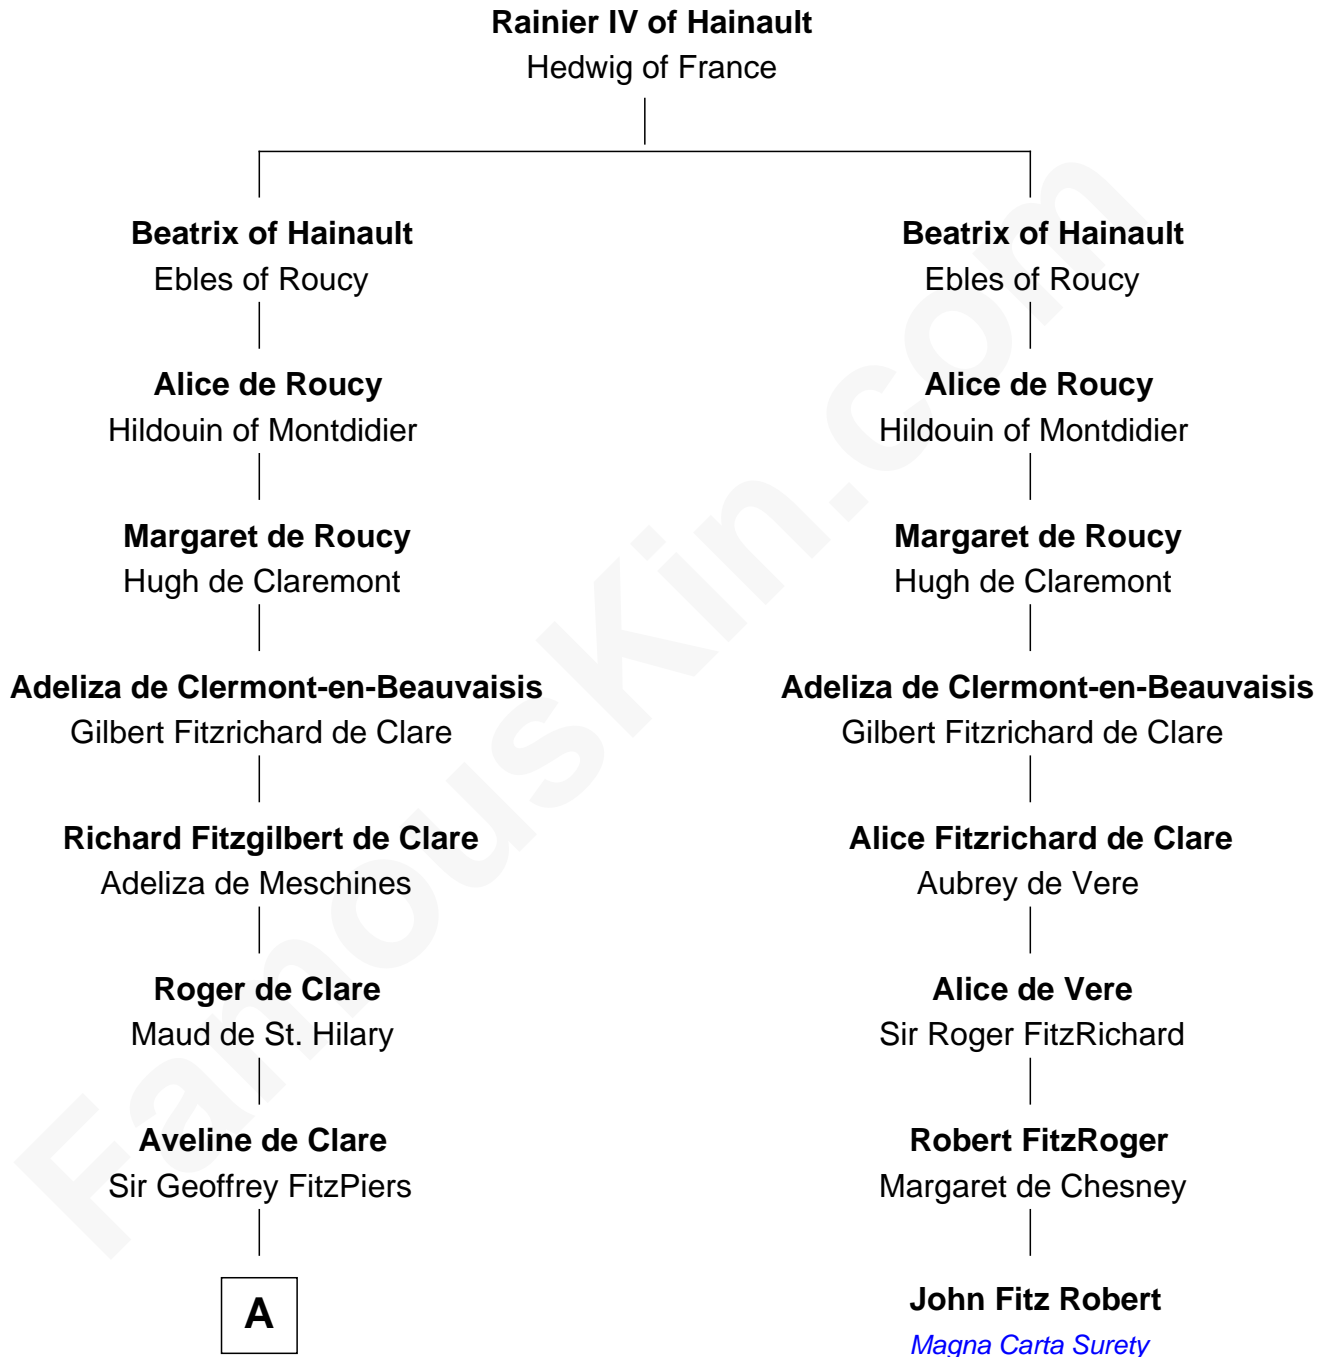

FamousKin.com Relationship Chart of Joseph Bolles

(c1608 - 1678) Great Migration Immigrant 1639

7th cousin 14 times removed of

John Fitz Robert
Magna Carta Surety

B

—
Anne Dymoke
John Goodrick

—
Lionel Goodrick
Winifred Sappcott

—
Anne Goodrick
Benjamin Bolles

—
Thomas Bolles
Elizabeth Perkins

—
Joseph Bolles
Great Migration Immigrant 1639

FamousKin.com