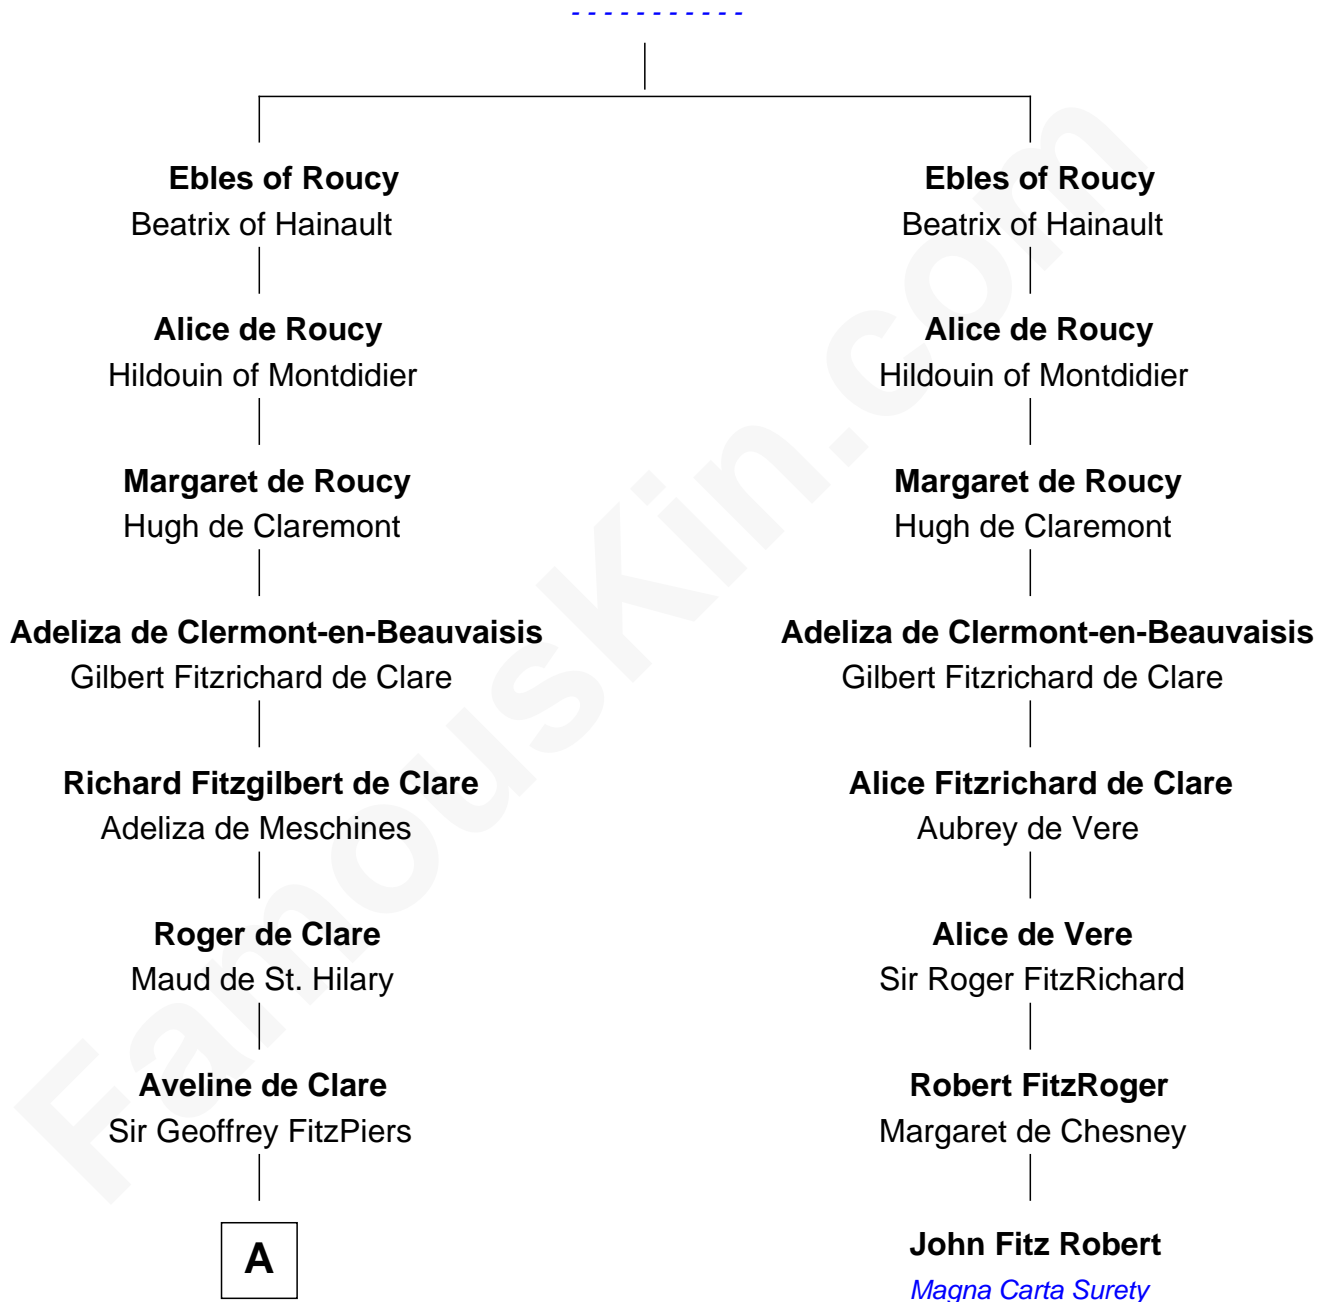

FamousKin.com

Relationship Chart of

Joseph Bolles

(c1608 - 1678) Great Migration Immigrant 1639

7th cousin 14 times removed of

John Fitz Robert
Magna Carta Surety

Giselbert de Roucy

B

—
Anne Dymoke
John Goodrick

—
Lionel Goodrick
Winifred Sappcott

—
Anne Goodrick
Benjamin Bolles

—
Thomas Bolles
Elizabeth Perkins

—
Joseph Bolles
Great Migration Immigrant 1639

FamousKin.com