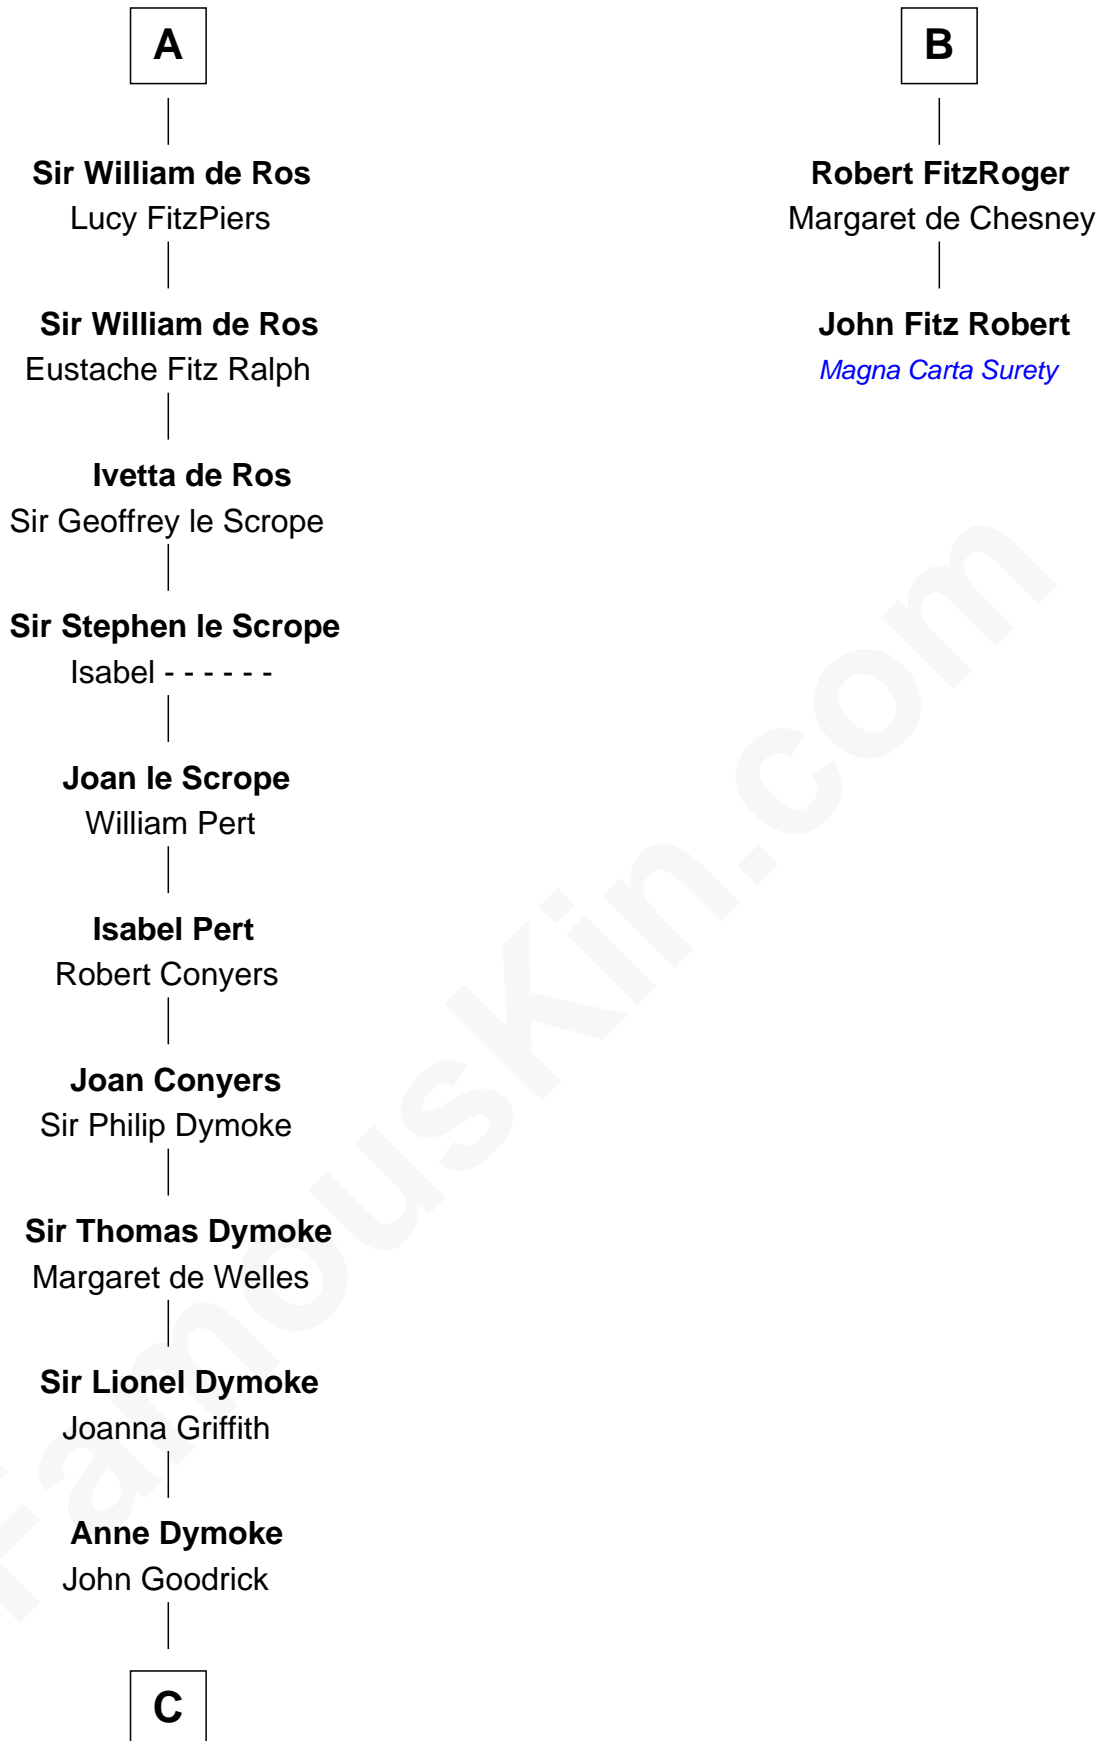

FamousKin.com Relationship Chart of Joseph Bolles

(c1608 - 1678) Great Migration Immigrant 1639

8th cousin 12 times removed of

John Fitz Robert
Magna Carta Surety

C

—
Lionel Goodrick

Winifred Sappcott

—
Anne Goodrick

Benjamin Bolles

—
Thomas Bolles

Elizabeth Perkins

—
Joseph Bolles

Great Migration Immigrant 1639

FamousKin.com