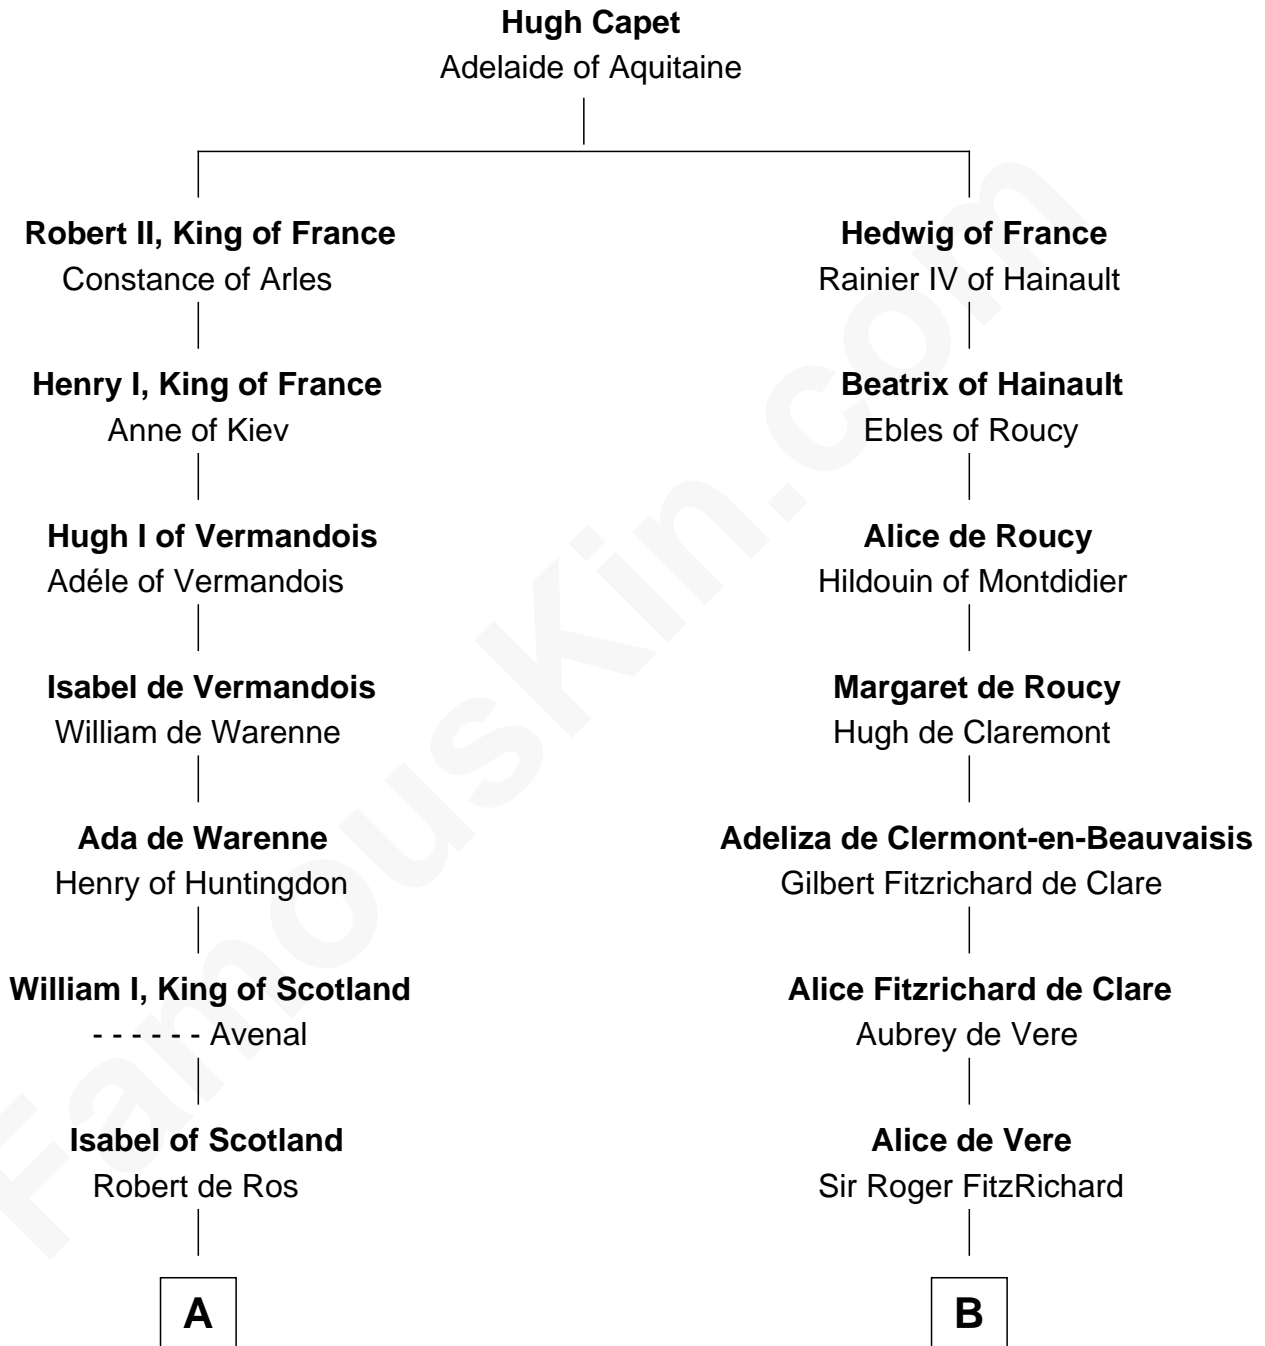

FamousKin.com Relationship Chart of Joseph Bolles

(c1608 - 1678) Great Migration Immigrant 1639

8th cousin 12 times removed of

John Fitz Robert
Magna Carta Surety

C

—
Lionel Goodrick

Winifred Sappcott

—
Anne Goodrick

Benjamin Bolles

—
Thomas Bolles

Elizabeth Perkins

—
Joseph Bolles

Great Migration Immigrant 1639

FamousKin.com