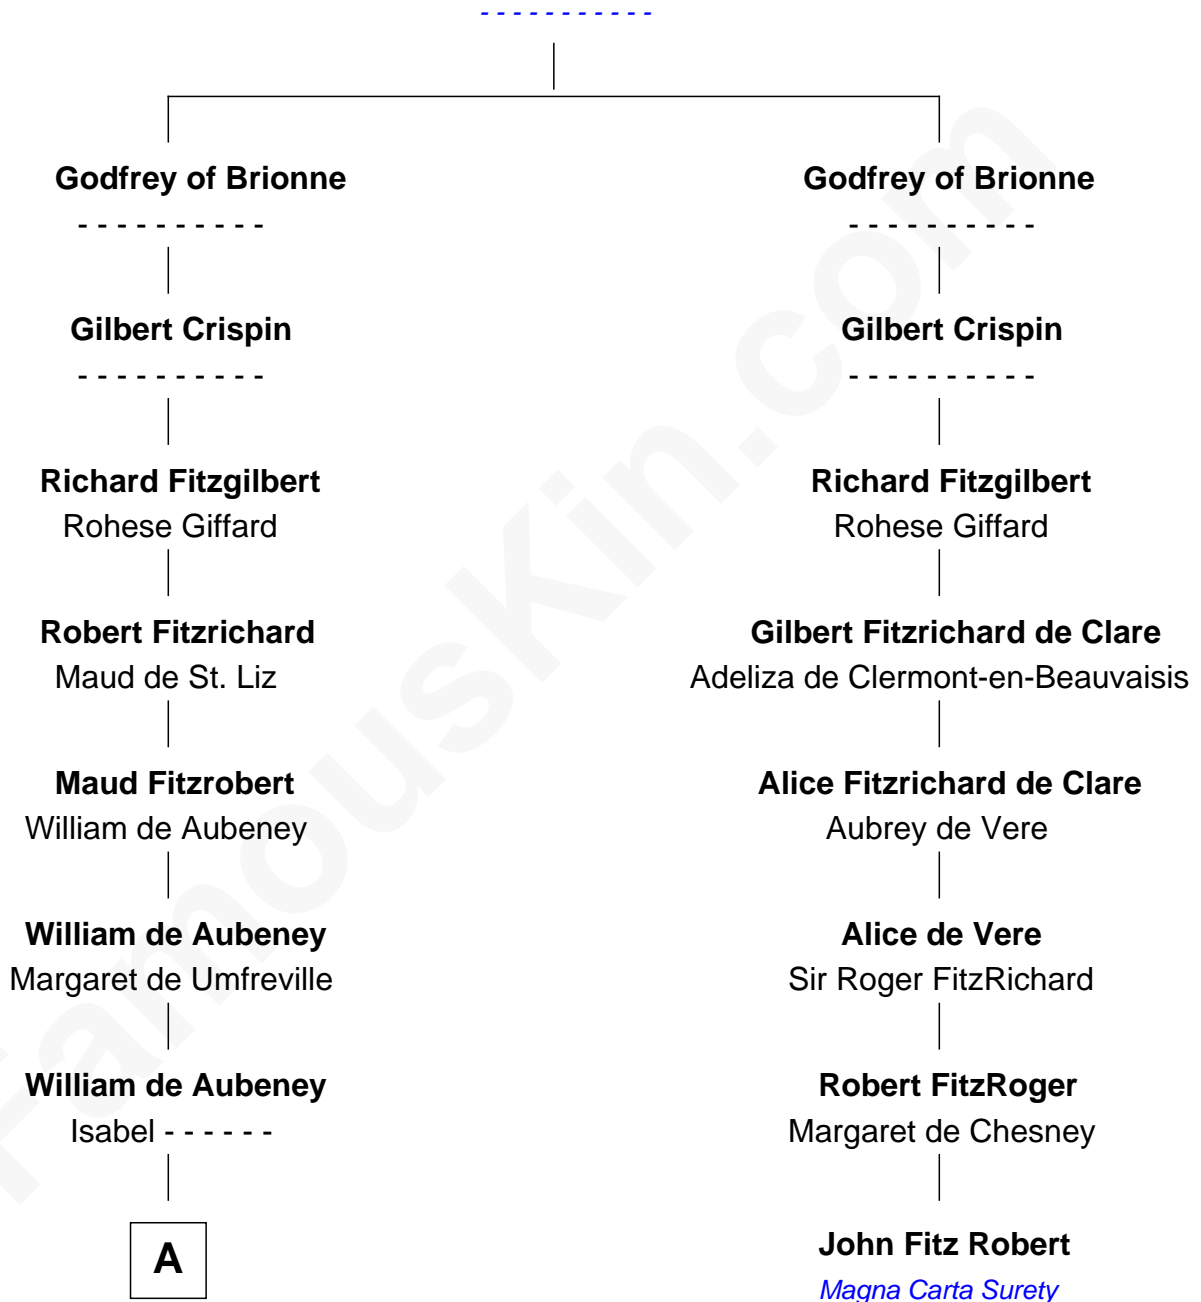

FamousKin.com

Relationship Chart of

Joseph Bolles

(c1608 - 1678) Great Migration Immigrant 1639

7th cousin 13 times removed of

John Fitz Robert
Magna Carta Surety

Richard I of Normandy

A

A

Isabel de Aubeney

Sir Robert de Ros

William de Ros

Maude de Vaux

Sir William de Ros

Margery de Badlesmere

Maud de Roos

John de Welles

John de Welles

Eleanor de Mowbray

Eudo de Welles

Maud de Greystoke

Sir Lionel de Welles

Joan de Waterton

Margaret de Welles