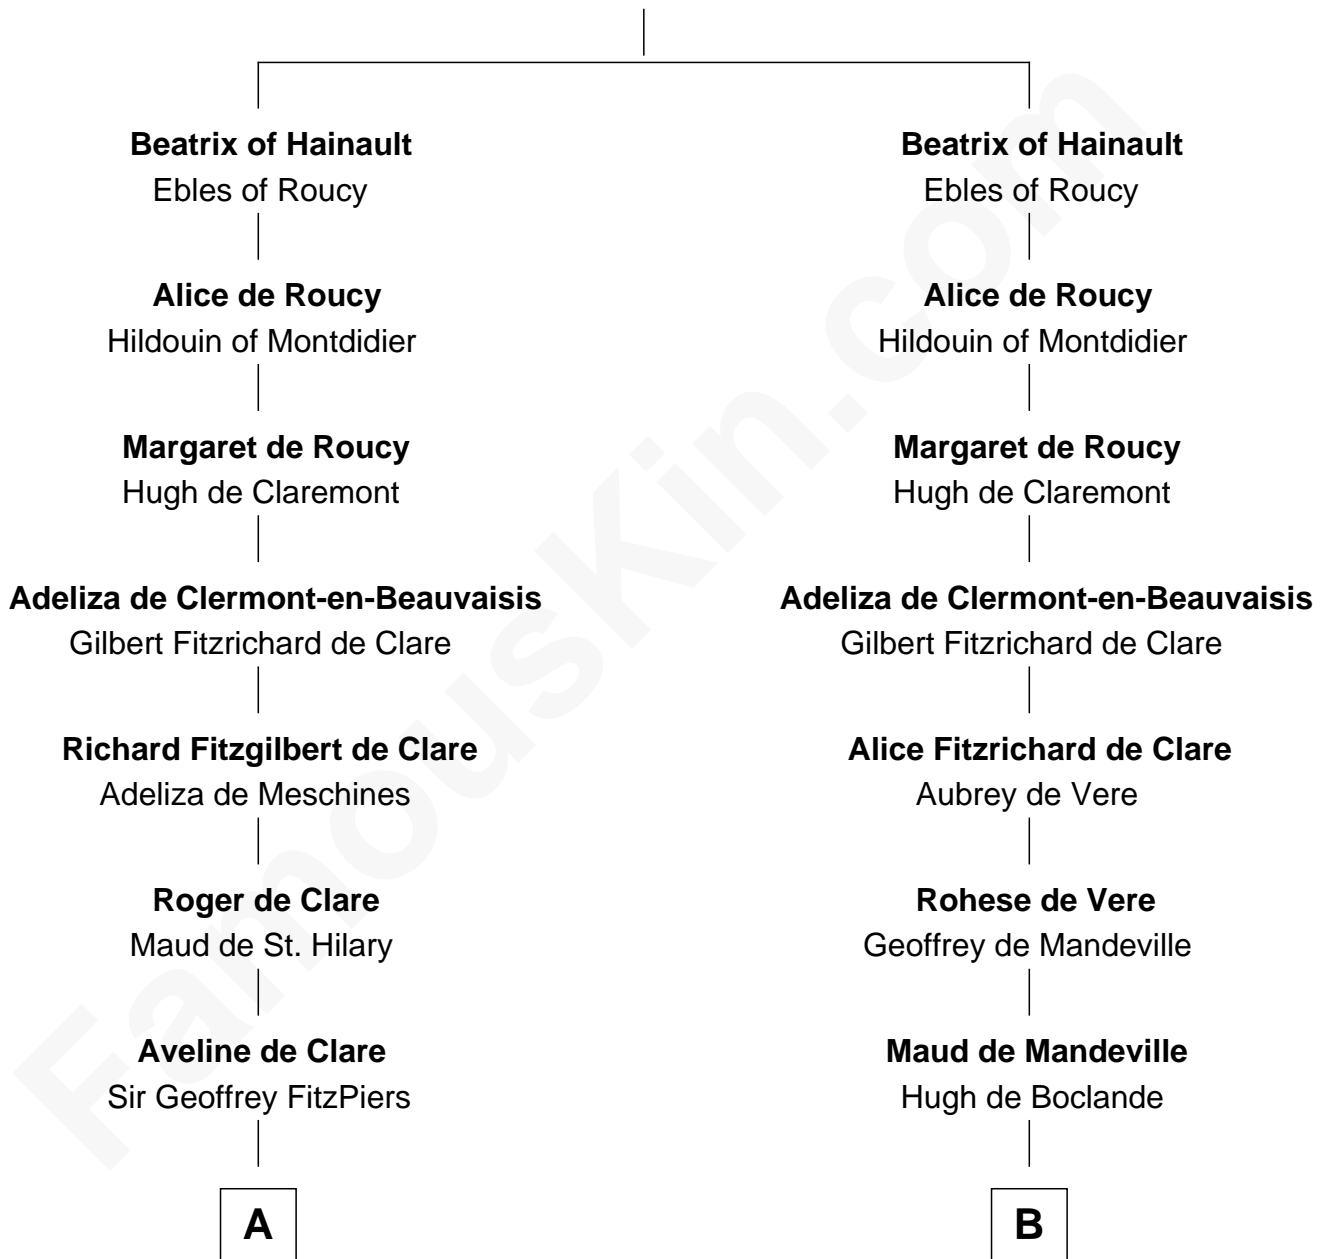

FamousKin.com

Relationship Chart of

Joseph Bolles

(c1608 - 1678) Great Migration Immigrant 1639

8th cousin 13 times removed of

William de Lanvalley
Magna Carta Surety

Rainier IV of Hainault
Hedwig of France

C

—
Anne Dymoke
John Goodrick

—
Lionel Goodrick
Winifred Sappcott

—
Anne Goodrick
Benjamin Bolles

—
Thomas Bolles
Elizabeth Perkins

—
Joseph Bolles
Great Migration Immigrant 1639

FamousKin.com