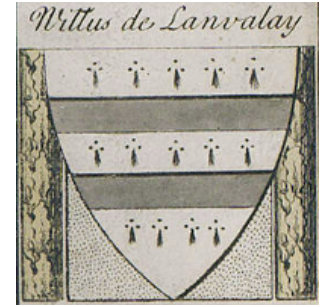

# FamousKin.com Relationship Chart of Joseph Bolles

(c1608 - 1678) Great Migration Immigrant 1639

8th cousin 13 times removed of

**William de Lanvallay**  
Magna Carta Surety

**Giselbert de Roucy**

**C**

—  
**Anne Dymoke**  
John Goodrick