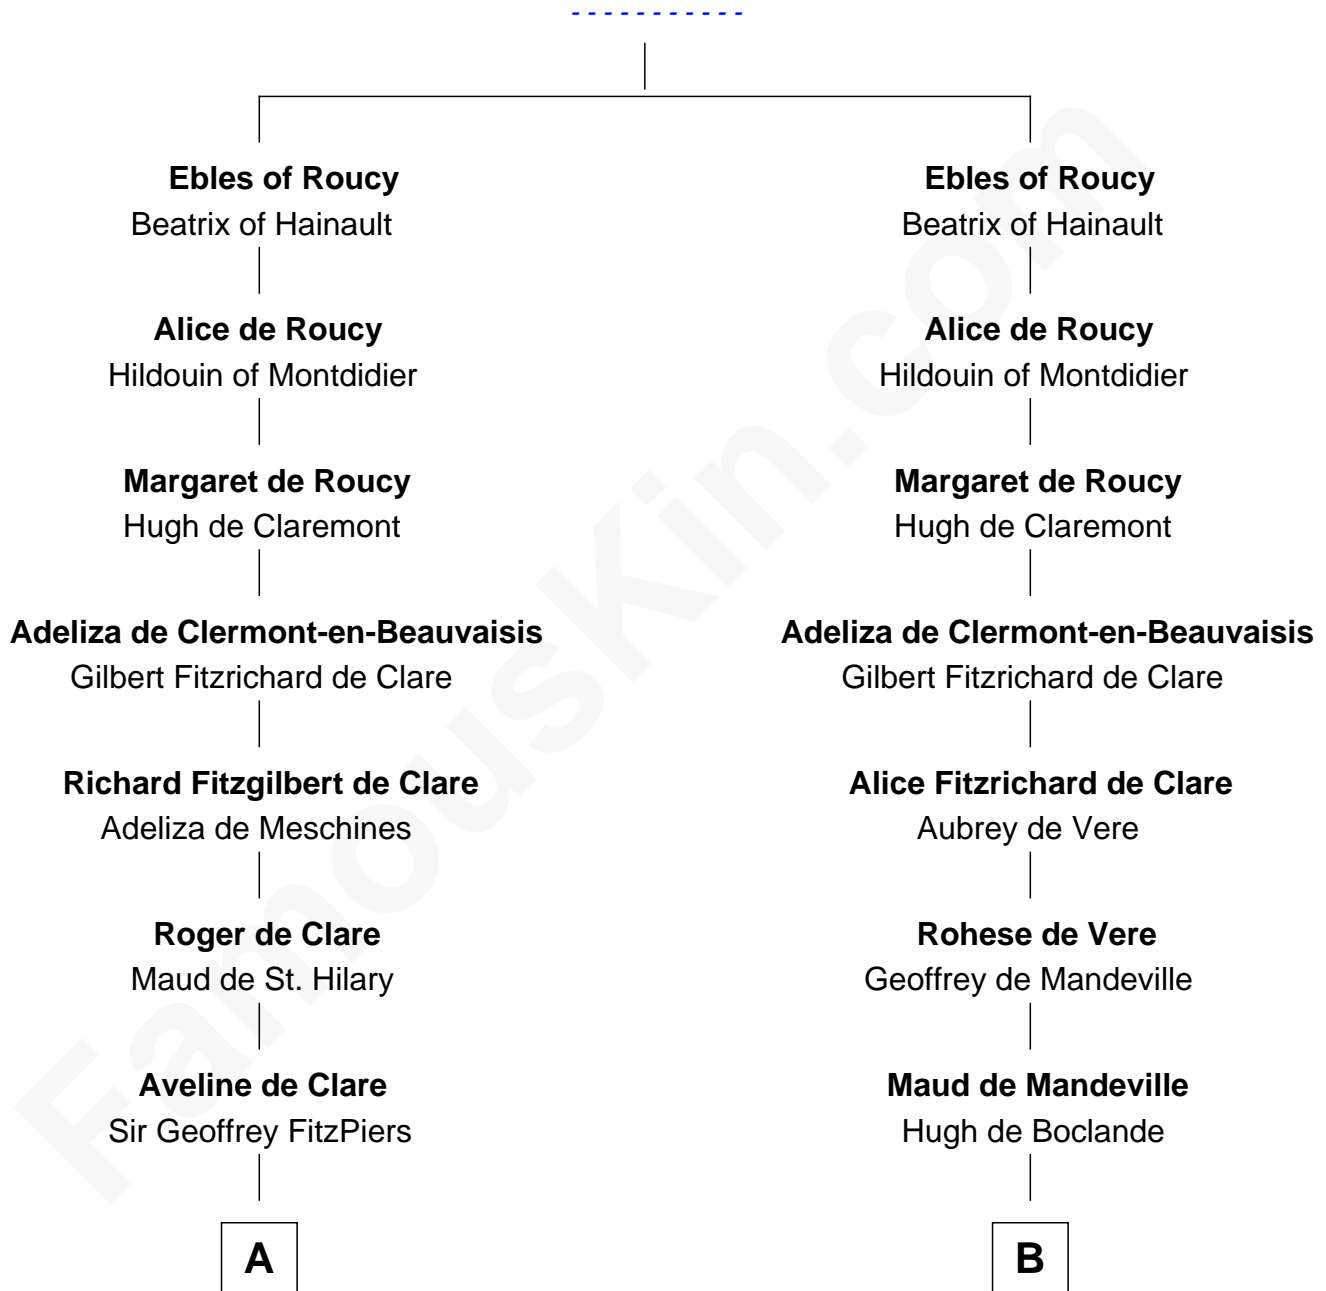

# FamousKin.com Relationship Chart of Joseph Bolles

(c1608 - 1678) Great Migration Immigrant 1639

8th cousin 13 times removed of

**William de Lanvallay**  
Magna Carta Surety

**Giselbert de Roucy**

**C**

—  
**Anne Dymoke**  
John Goodrick

—  
**Lionel Goodrick**  
Winifred Sappcott

—  
**Anne Goodrick**  
Benjamin Bolles

—  
**Thomas Bolles**  
Elizabeth Perkins

—  
**Joseph Bolles**  
*Great Migration Immigrant 1639*

FamousKin.com