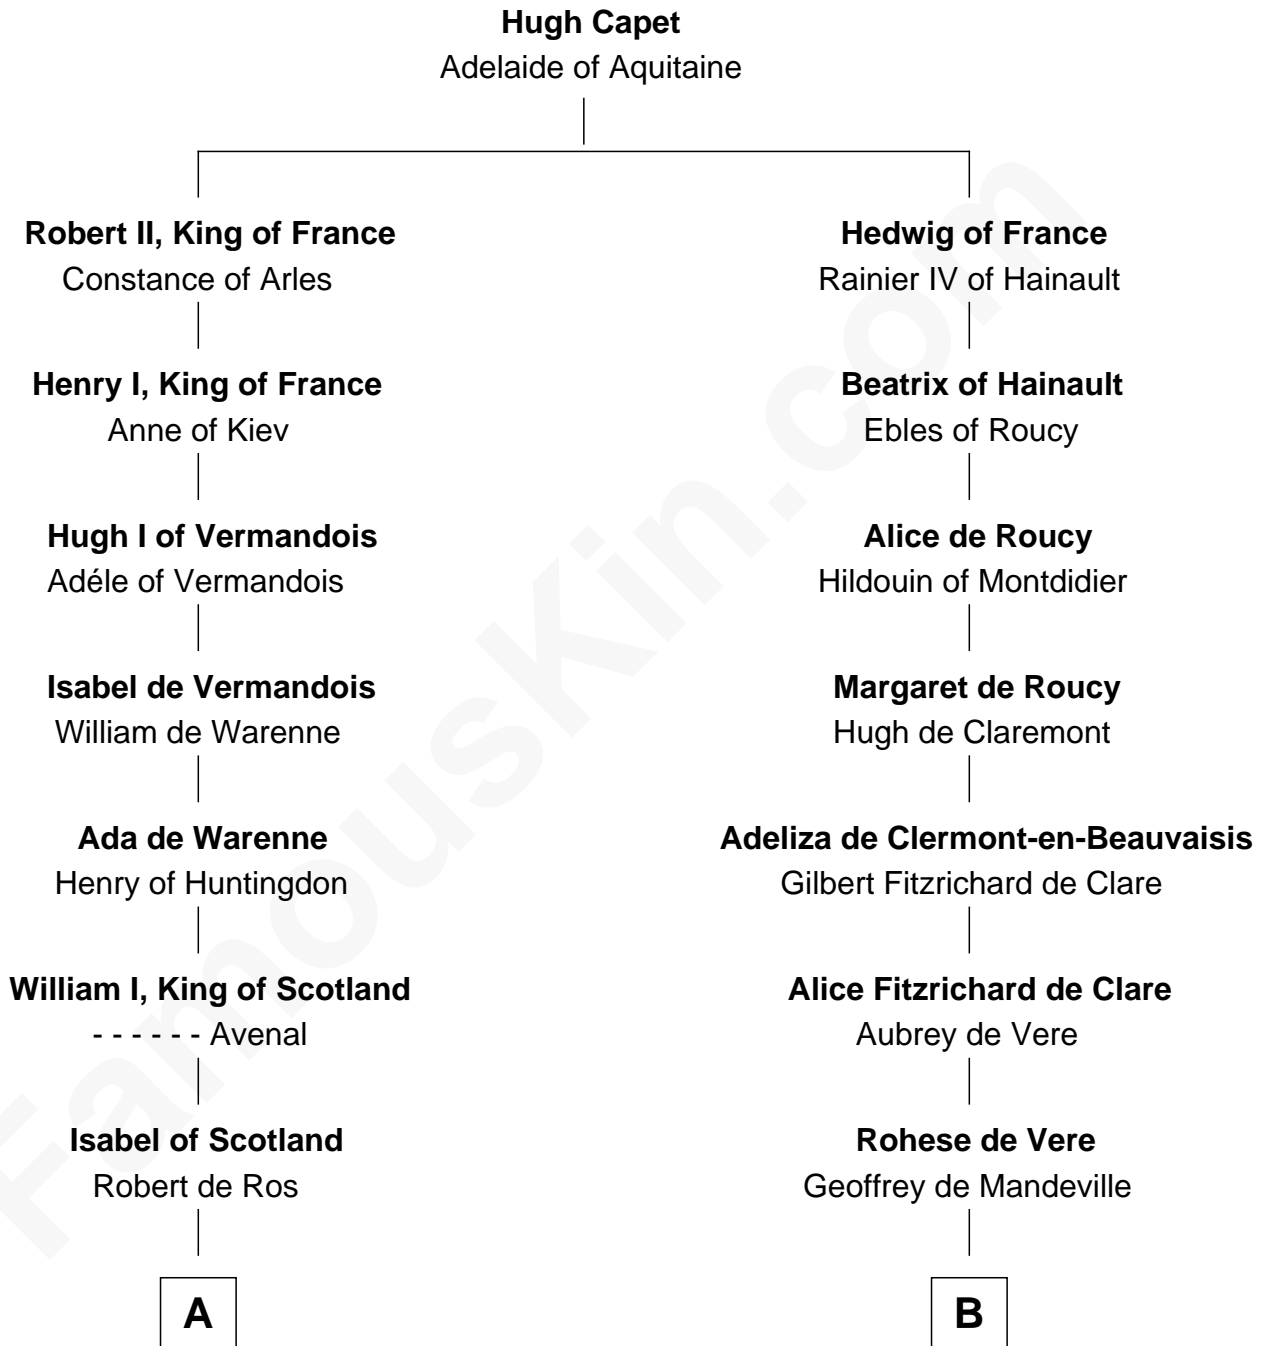

FamousKin.com

Relationship Chart of

Joseph Bolles

(c1608 - 1678) Great Migration Immigrant 1639

9th cousin 11 times removed of

William de Lanvallay
Magna Carta Surety

C

—
Lionel Goodrick

Winifred Sappcott

—
Anne Goodrick

Benjamin Bolles

—
Thomas Bolles

Elizabeth Perkins

—
Joseph Bolles

Great Migration Immigrant 1639