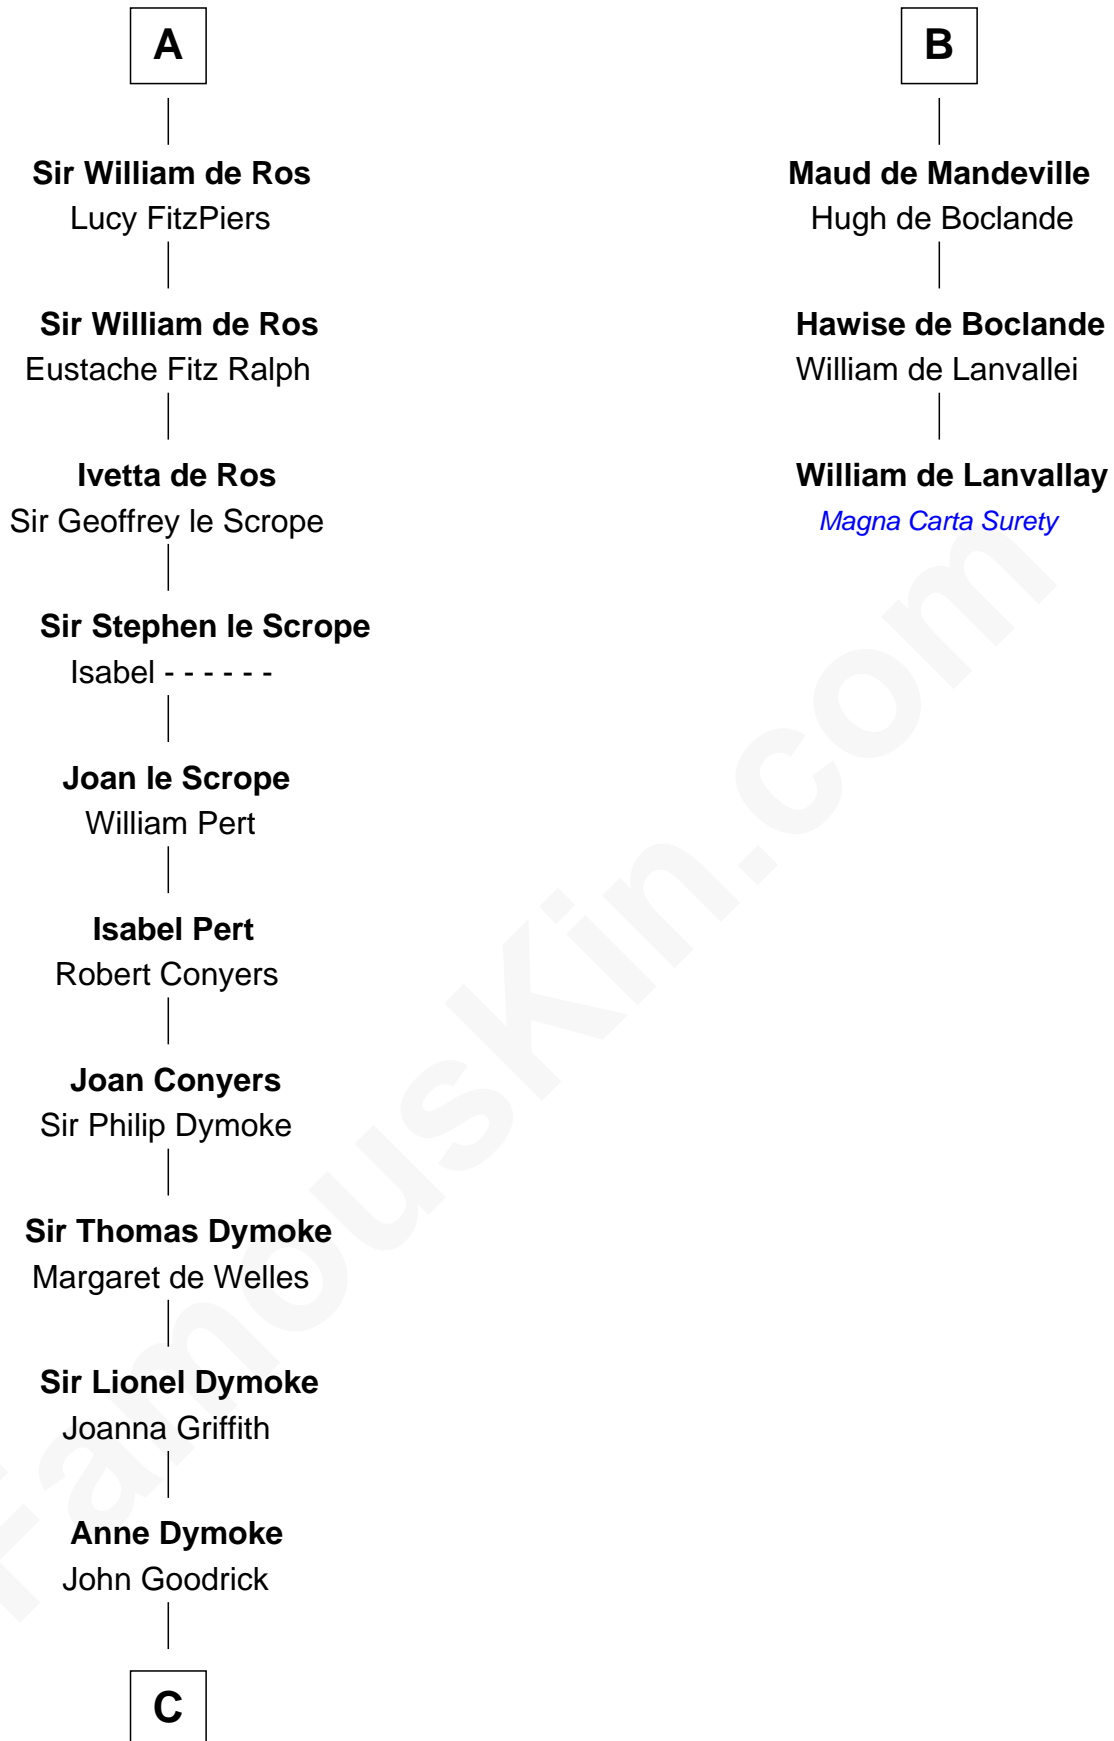

FamousKin.com

Relationship Chart of

Joseph Bolles

(c1608 - 1678) Great Migration Immigrant 1639

9th cousin 11 times removed of

William de Lanvallay
Magna Carta Surety

C

—
Lionel Goodrick

Winifred Sappcott

—
Anne Goodrick

Benjamin Bolles

—
Thomas Bolles

Elizabeth Perkins

—
Joseph Bolles

Great Migration Immigrant 1639