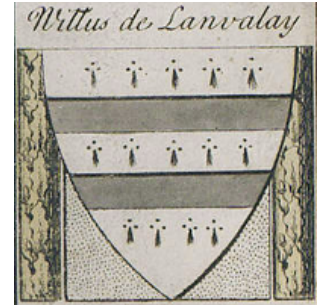

## Relationship Chart of

### Joseph Bolles

(c1608 - 1678) Great Migration Immigrant 1639

8th cousin 12 times removed of

**William de Lanvallay**  
Magna Carta Surety

Richard I of Normandy

**C**

—  
**Lionel Goodrick**

Winifred Sappcott