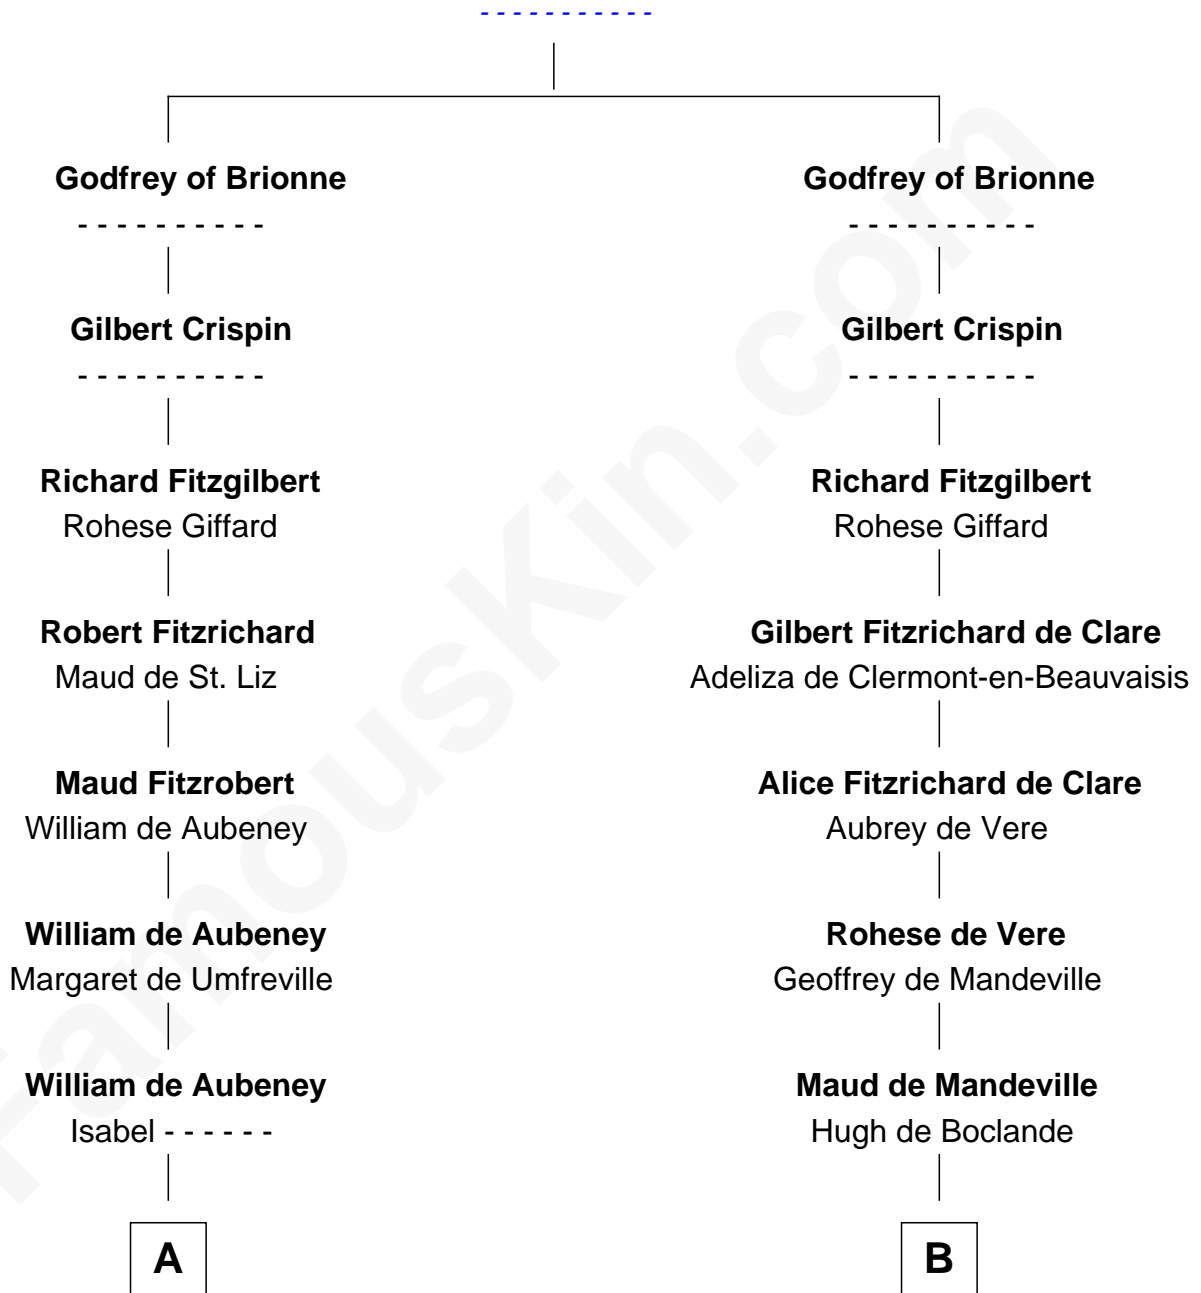

## Relationship Chart of

### Joseph Bolles

(c1608 - 1678) Great Migration Immigrant 1639

8th cousin 12 times removed of

**William de Lanvallay**  
Magna Carta Surety

Richard I of Normandy

**C**

—  
**Lionel Goodrick**

Winifred Sappcott

—  
**Anne Goodrick**

Benjamin Bolles

—  
**Thomas Bolles**

Elizabeth Perkins

—  
**Joseph Bolles**

*Great Migration Immigrant 1639*

FamousKin.com