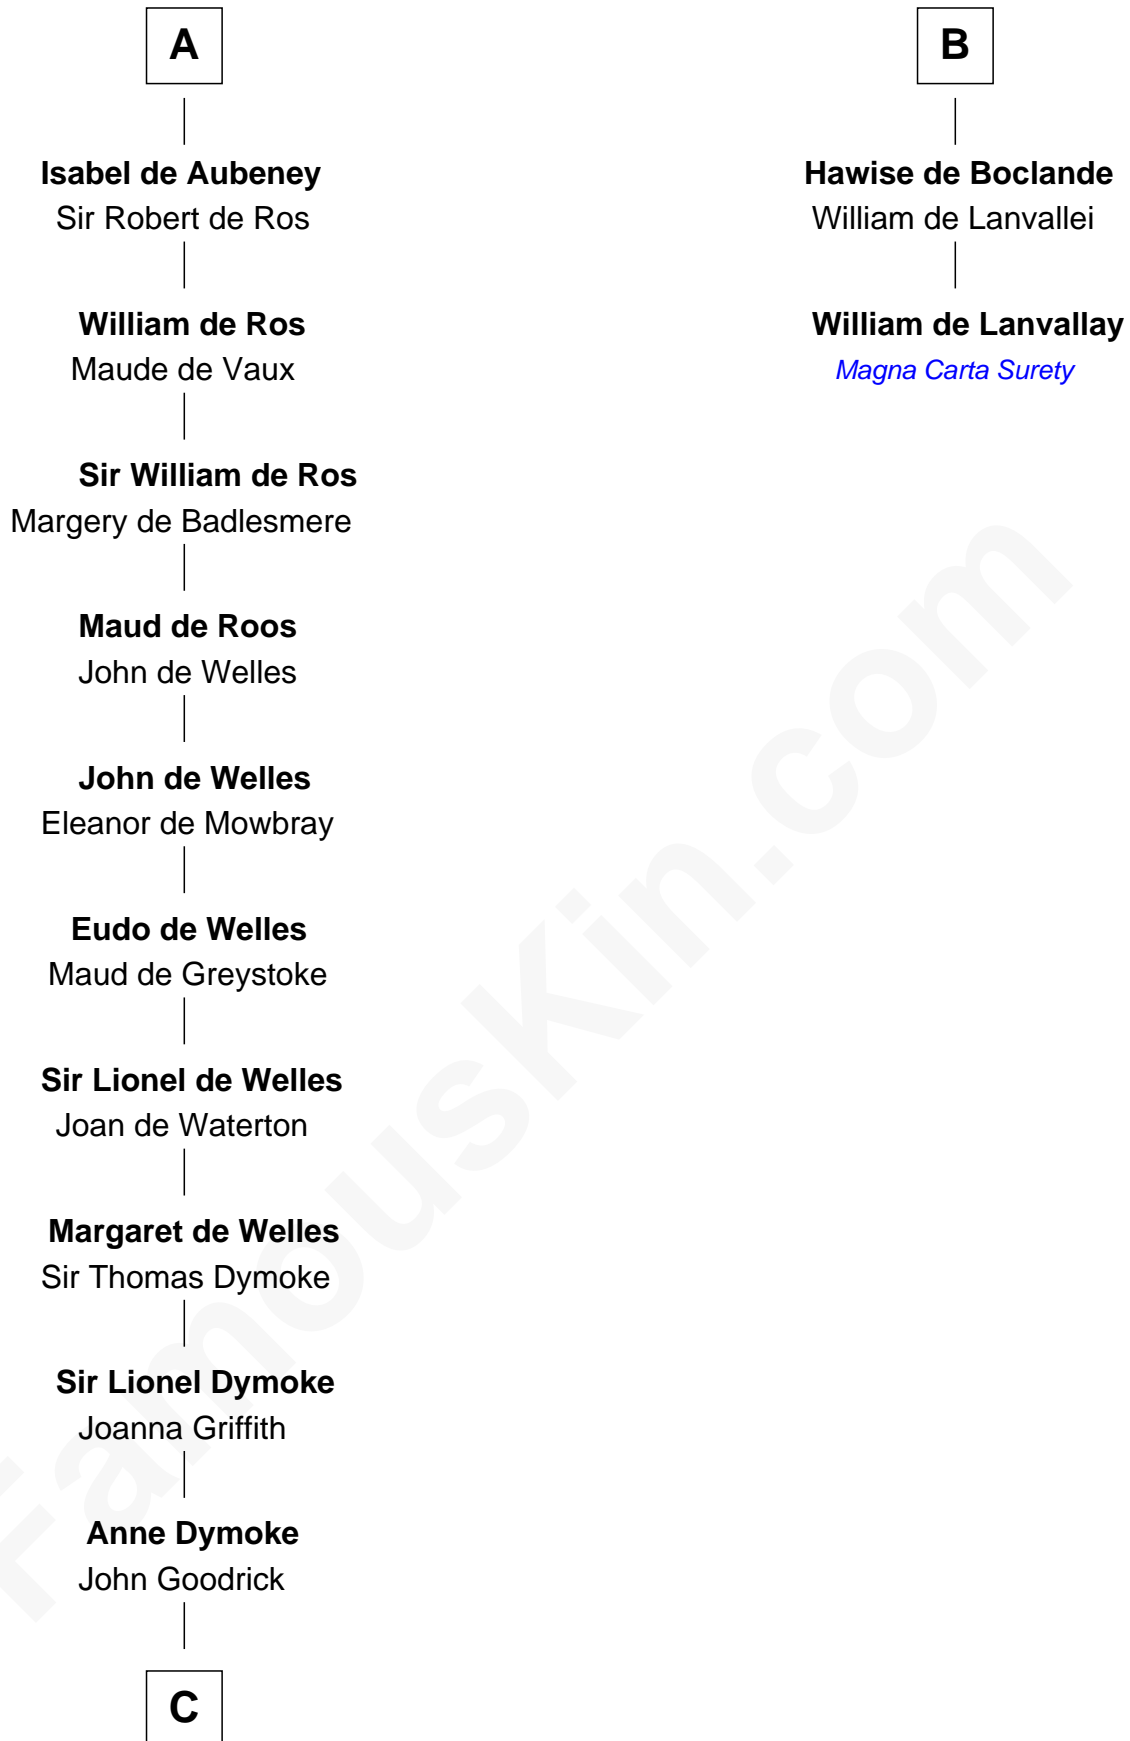

## Relationship Chart of

### Joseph Bolles

(c1608 - 1678) Great Migration Immigrant 1639

8th cousin 12 times removed of

**William de Lanvallay**  
Magna Carta Surety

Richard I of Normandy

**C**

—  
**Lionel Goodrick**

Winifred Sappcott