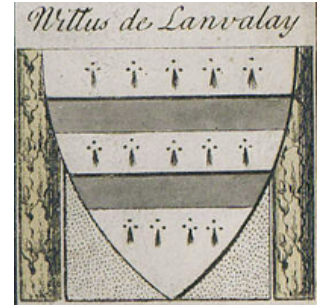

**FamousKin.com**  
**Relationship Chart of**  
**Joseph Bolles**

(c1608 - 1678) Great Migration Immigrant 1639

9th cousin 12 times removed of

**William de Lanvallay**  
*Magna Carta Surety*

**C**

**Anne Dymoke**  
John Goodrick

**Lionel Goodrick**  
Winifred Sappcott

**Anne Goodrick**  
Benjamin Bolles

**Thomas Bolles**  
Elizabeth Perkins

**Joseph Bolles**  
*Great Migration Immigrant 1639*