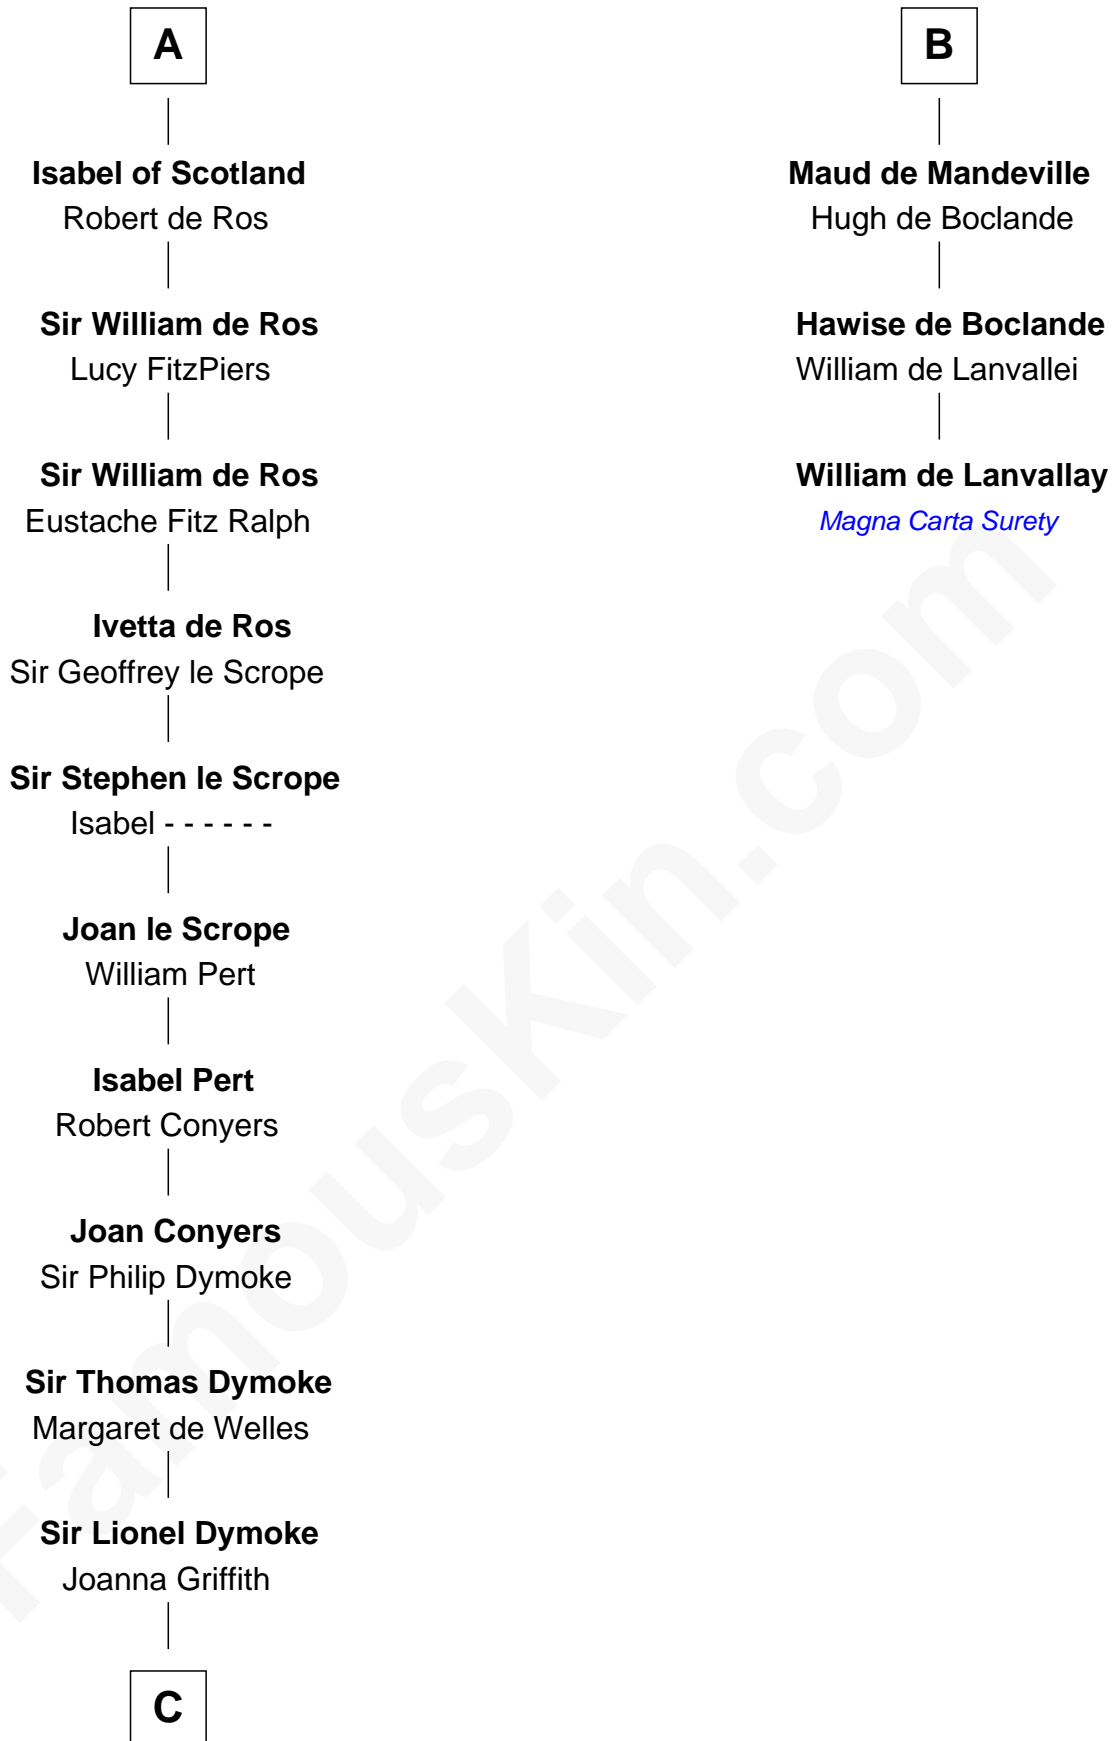

**FamousKin.com**  
**Relationship Chart of**  
**Joseph Bolles**

(c1608 - 1678) Great Migration Immigrant 1639

9th cousin 12 times removed of

**William de Lanvallay**  
*Magna Carta Surety*

**C**

**Anne Dymoke**  
John Goodrick

**Lionel Goodrick**  
Winifred Sappcott

**Anne Goodrick**  
Benjamin Bolles

**Thomas Bolles**  
Elizabeth Perkins

**Joseph Bolles**  
*Great Migration Immigrant 1639*