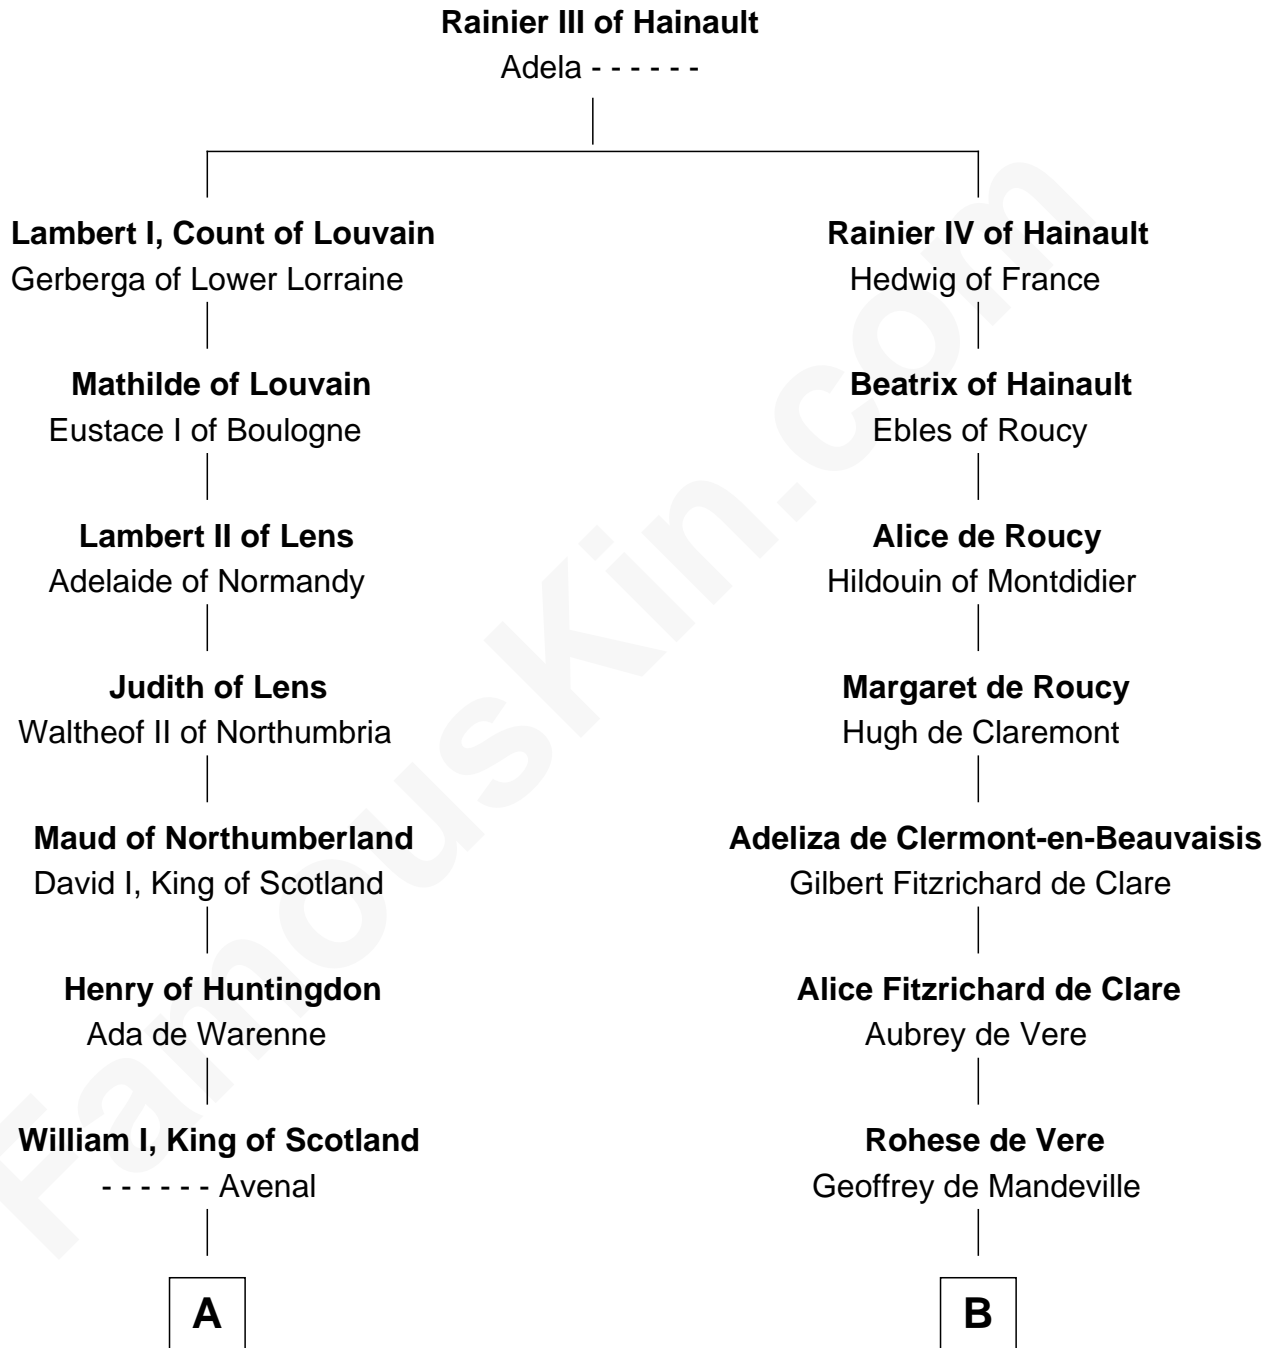

**FamousKin.com**  
**Relationship Chart of**  
**Joseph Bolles**

(c1608 - 1678) Great Migration Immigrant 1639

9th cousin 12 times removed of

**William de Lanvallay**  
*Magna Carta Surety*

**C**

**Anne Dymoke**  
John Goodrick

**Lionel Goodrick**  
Winifred Sappcott

**Anne Goodrick**  
Benjamin Bolles

**Thomas Bolles**  
Elizabeth Perkins

**Joseph Bolles**  
*Great Migration Immigrant 1639*