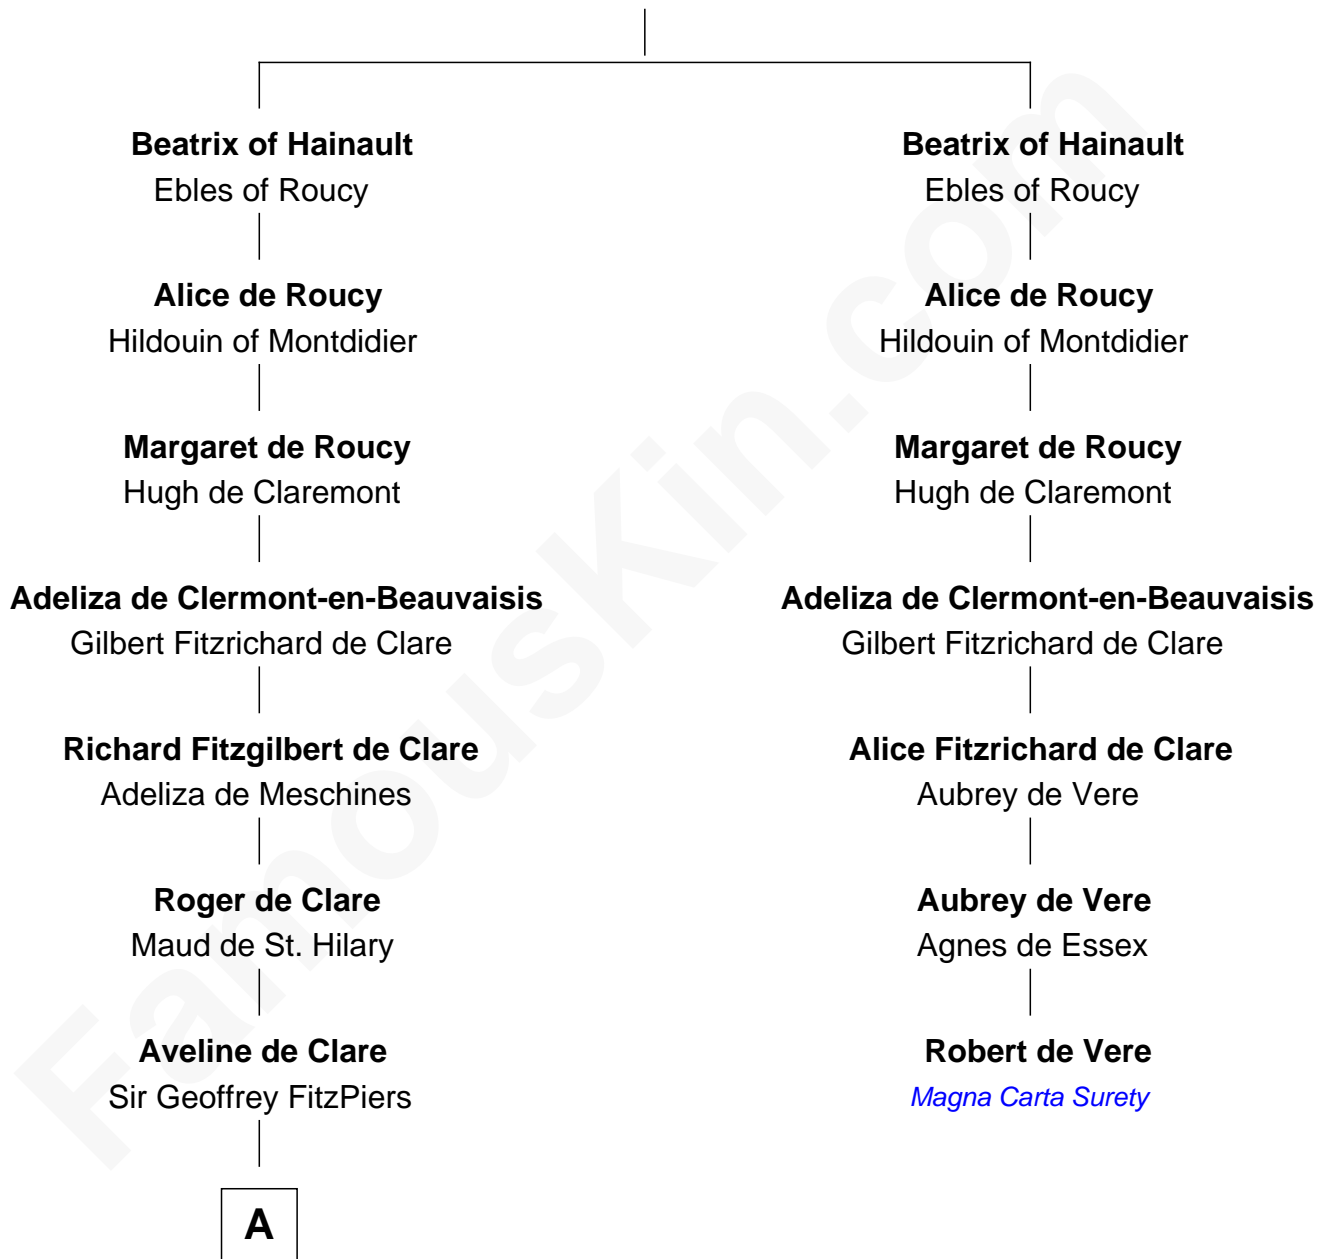

FamousKin.com

Relationship Chart of

Joseph Bolles

(c1608 - 1678) Great Migration Immigrant 1639

6th cousin 15 times removed of

Robert de Vere

Magna Carta Surety

Rainier IV of Hainault

Hedwig of France

B

—
Anne Dymoke
John Goodrick

—
Lionel Goodrick
Winifred Sappcott

—
Anne Goodrick
Benjamin Bolles

—
Thomas Bolles
Elizabeth Perkins

—
Joseph Bolles
Great Migration Immigrant 1639