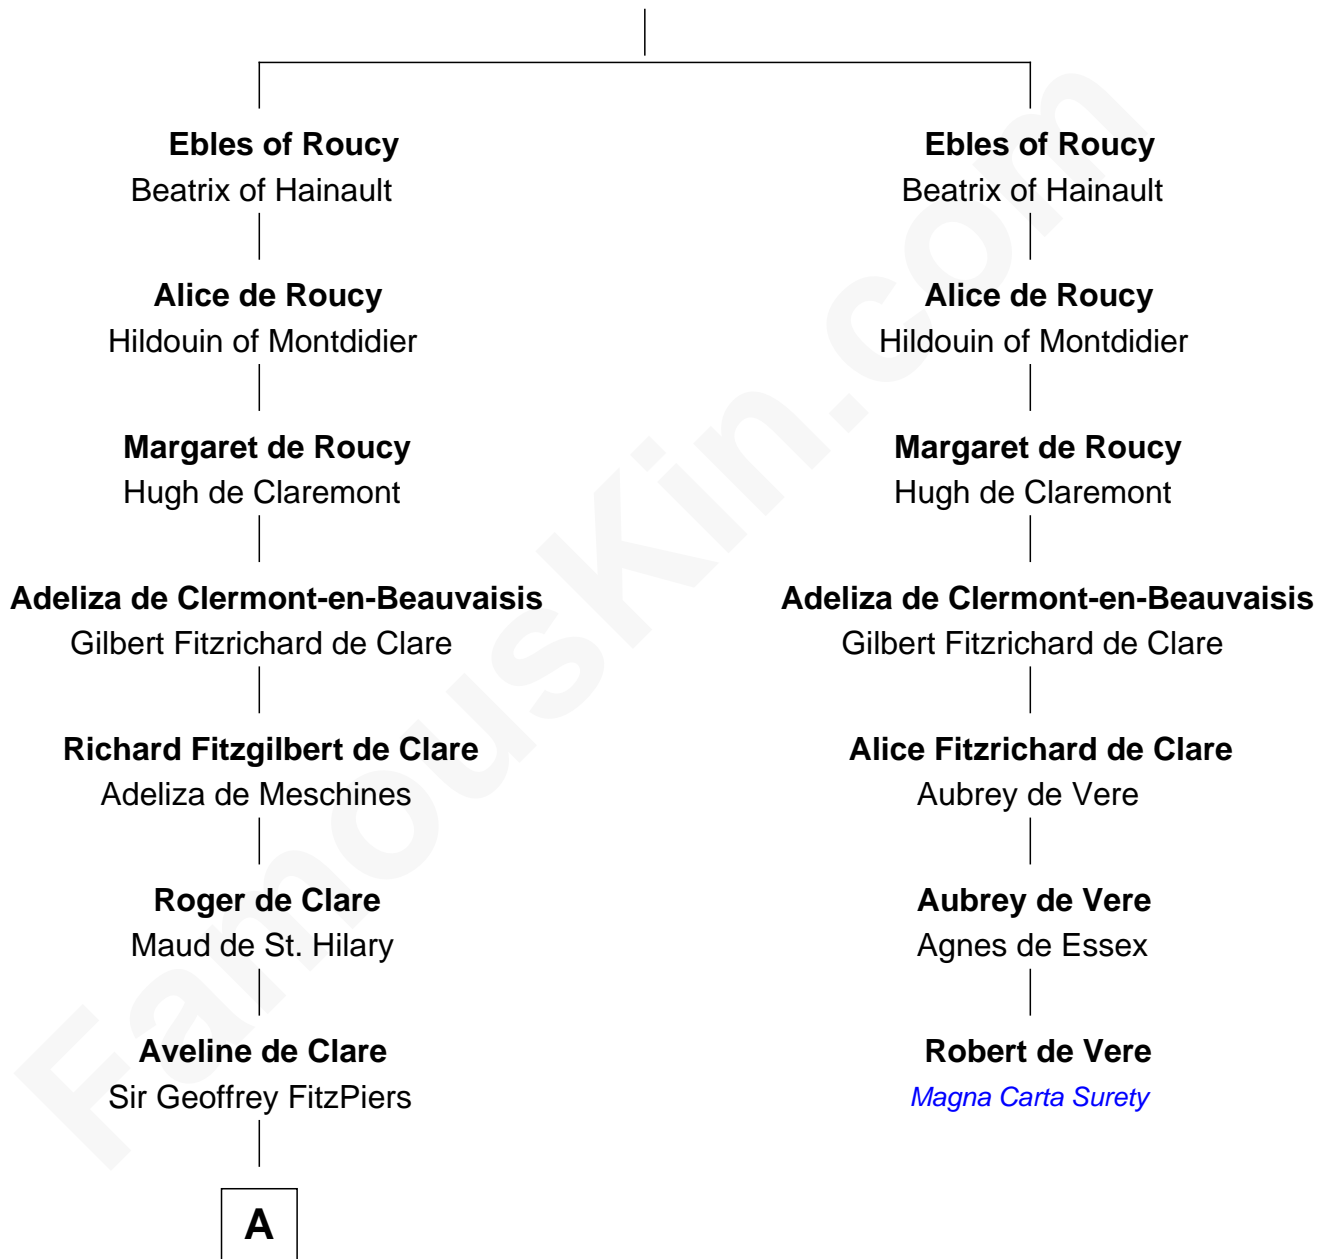

## Relationship Chart of

### Joseph Bolles

(c1608 - 1678) Great Migration Immigrant 1639

6th cousin 15 times removed of

**Robert de Vere**

*Magna Carta Surety*

**Giselbert de Roucy**

**B**

—  
**Anne Dymoke**  
John Goodrick

—  
**Lionel Goodrick**  
Winifred Sappcott

—  
**Anne Goodrick**  
Benjamin Bolles

—  
**Thomas Bolles**  
Elizabeth Perkins

—  
**Joseph Bolles**  
*Great Migration Immigrant 1639*