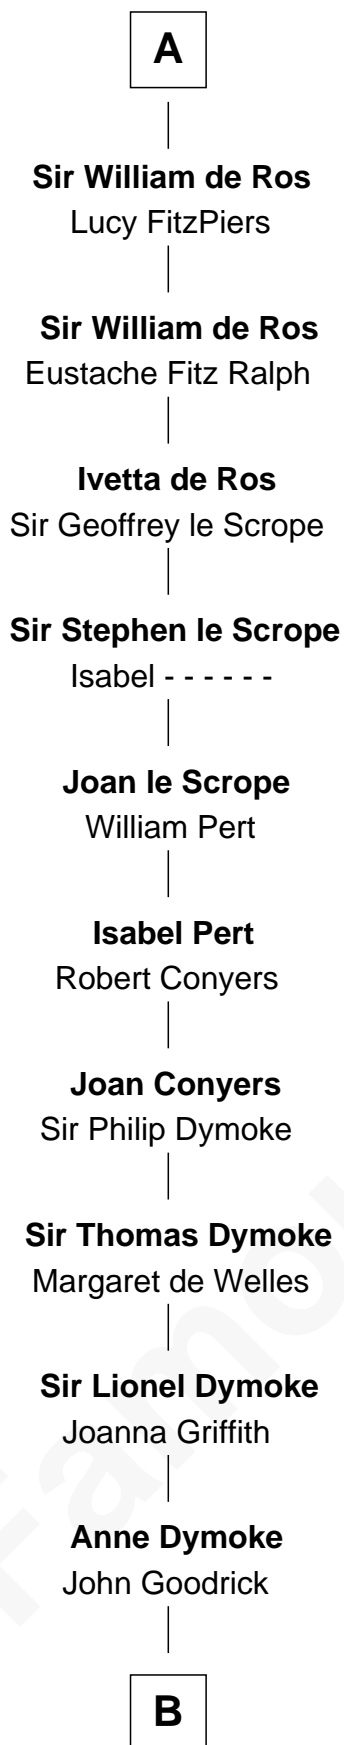

# FamousKin.com

## Relationship Chart of

### Joseph Bolles

(c1608 - 1678) Great Migration Immigrant 1639

7th cousin 13 times removed of

**Robert de Vere**

*Magna Carta Surety*

**B**

—  
**Lionel Goodrick**

Winifred Sappcott

—  
**Anne Goodrick**

Benjamin Bolles

—  
**Thomas Bolles**

Elizabeth Perkins

—  
**Joseph Bolles**

*Great Migration Immigrant 1639*

FamousKin.com