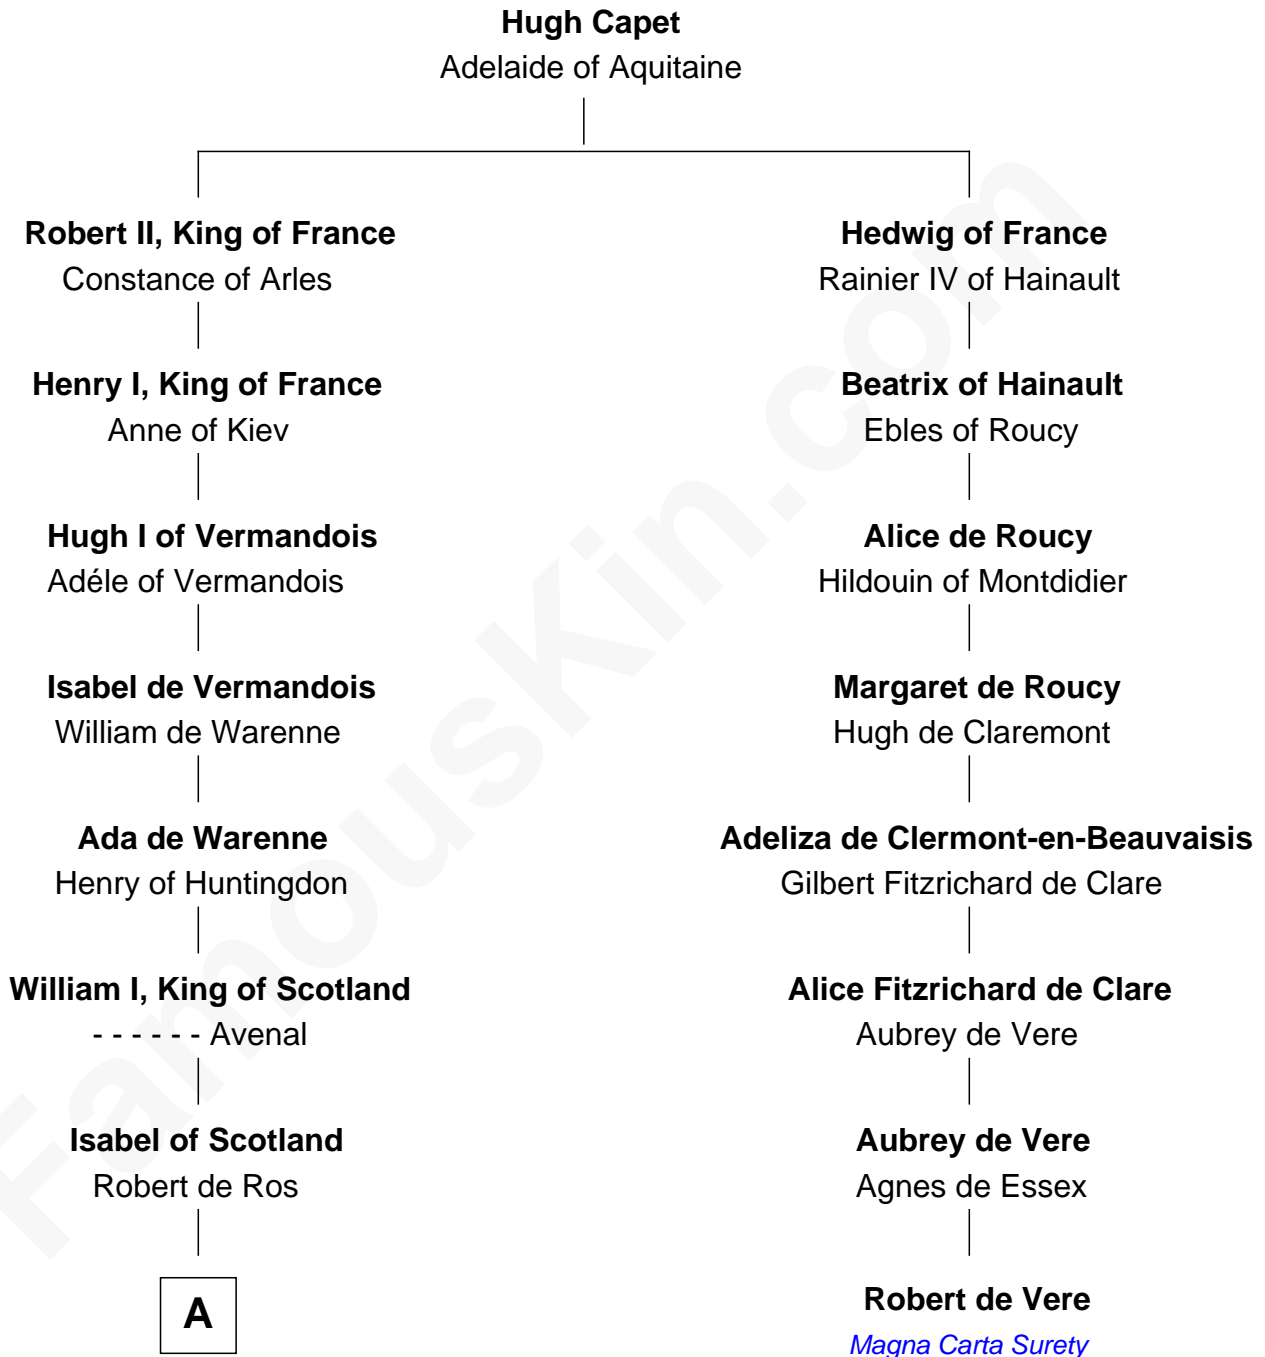

# FamousKin.com

## Relationship Chart of

### Joseph Bolles

(c1608 - 1678) Great Migration Immigrant 1639

7th cousin 13 times removed of

**Robert de Vere**

*Magna Carta Surety*

**B**

—  
**Lionel Goodrick**

Winifred Sappcott

—  
**Anne Goodrick**

Benjamin Bolles

—  
**Thomas Bolles**

Elizabeth Perkins

—  
**Joseph Bolles**

*Great Migration Immigrant 1639*

FamousKin.com