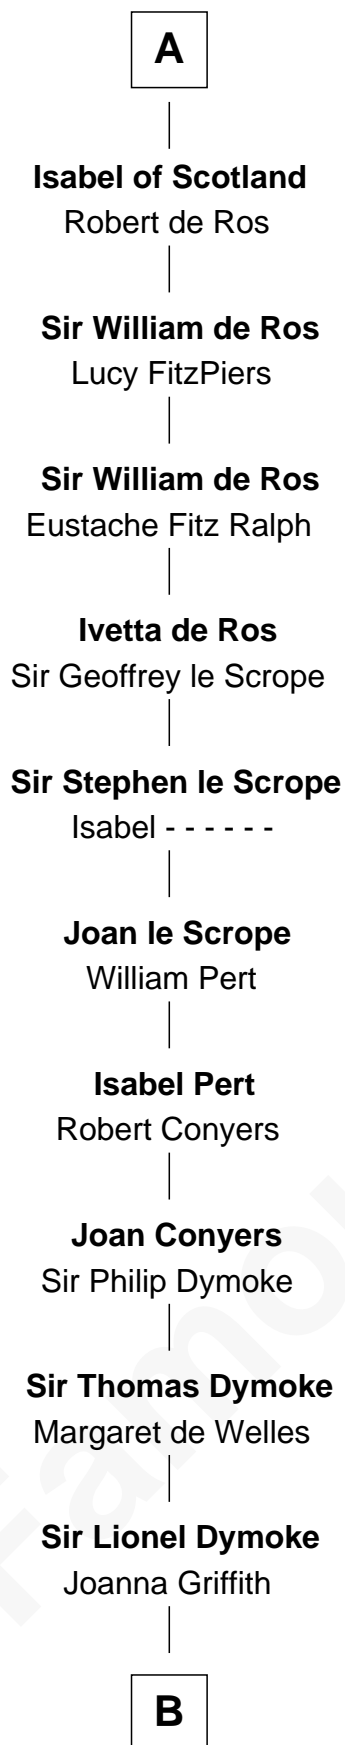

FamousKin.com

Relationship Chart of

Joseph Bolles

(c1608 - 1678) Great Migration Immigrant 1639

7th cousin 14 times removed of

Robert de Vere

Magna Carta Surety

Rainier III of Hainault

Waltheof II of Northumbria

Maud of Northumberland

David I, King of Scotland

Henry of Huntingdon

Ada de Warenne

William I, King of Scotland

- - - - - Avenal

A

Rainier IV of Hainault

Hedwig of France

Beatrix of Hainault

Ebles of Roucy

Alice de Roucy

Hildouin of Montdidier

Margaret de Roucy

Hugh de Claremont

Adeliza de Clermont-en-Beauvaisis

Gilbert Fitzrichard de Clare

Alice Fitzrichard de Clare

Aubrey de Vere

Aubrey de Vere

Agnes de Essex

Robert de Vere

Magna Carta Surety