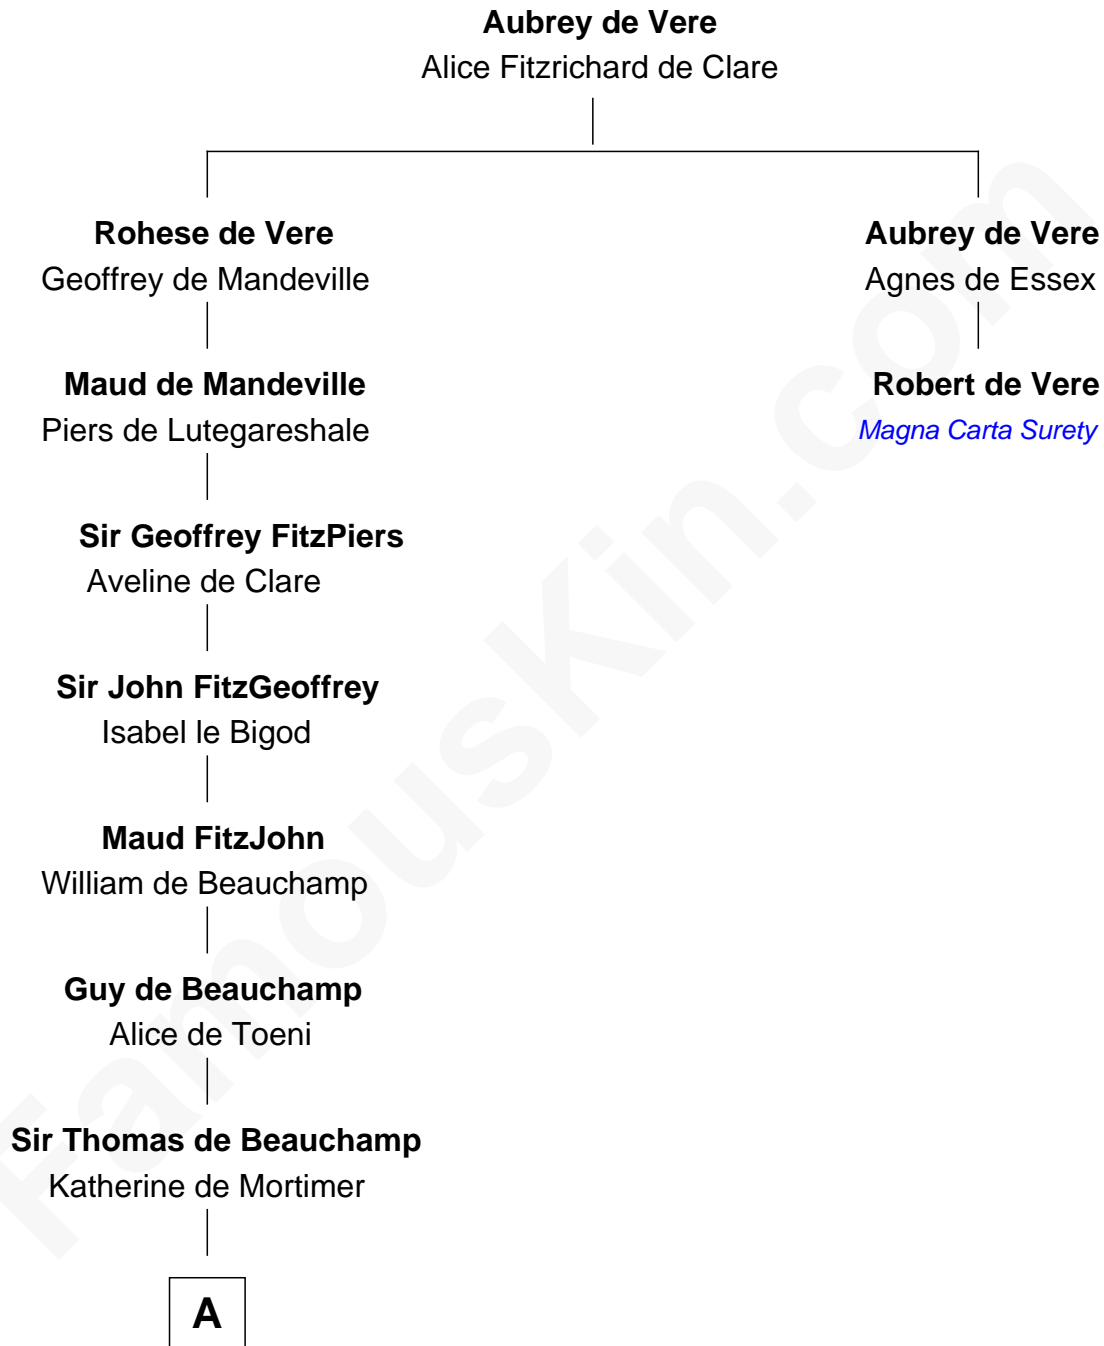

# FamousKin.com

## Relationship Chart of

### Joseph Bolles

(c1608 - 1678) Great Migration Immigrant 1639

1st cousin 16 times removed of

**Robert de Vere**

*Magna Carta Surety*

**A**

—  
**Maud de Beauchamp**

Sir Roger de Clifford