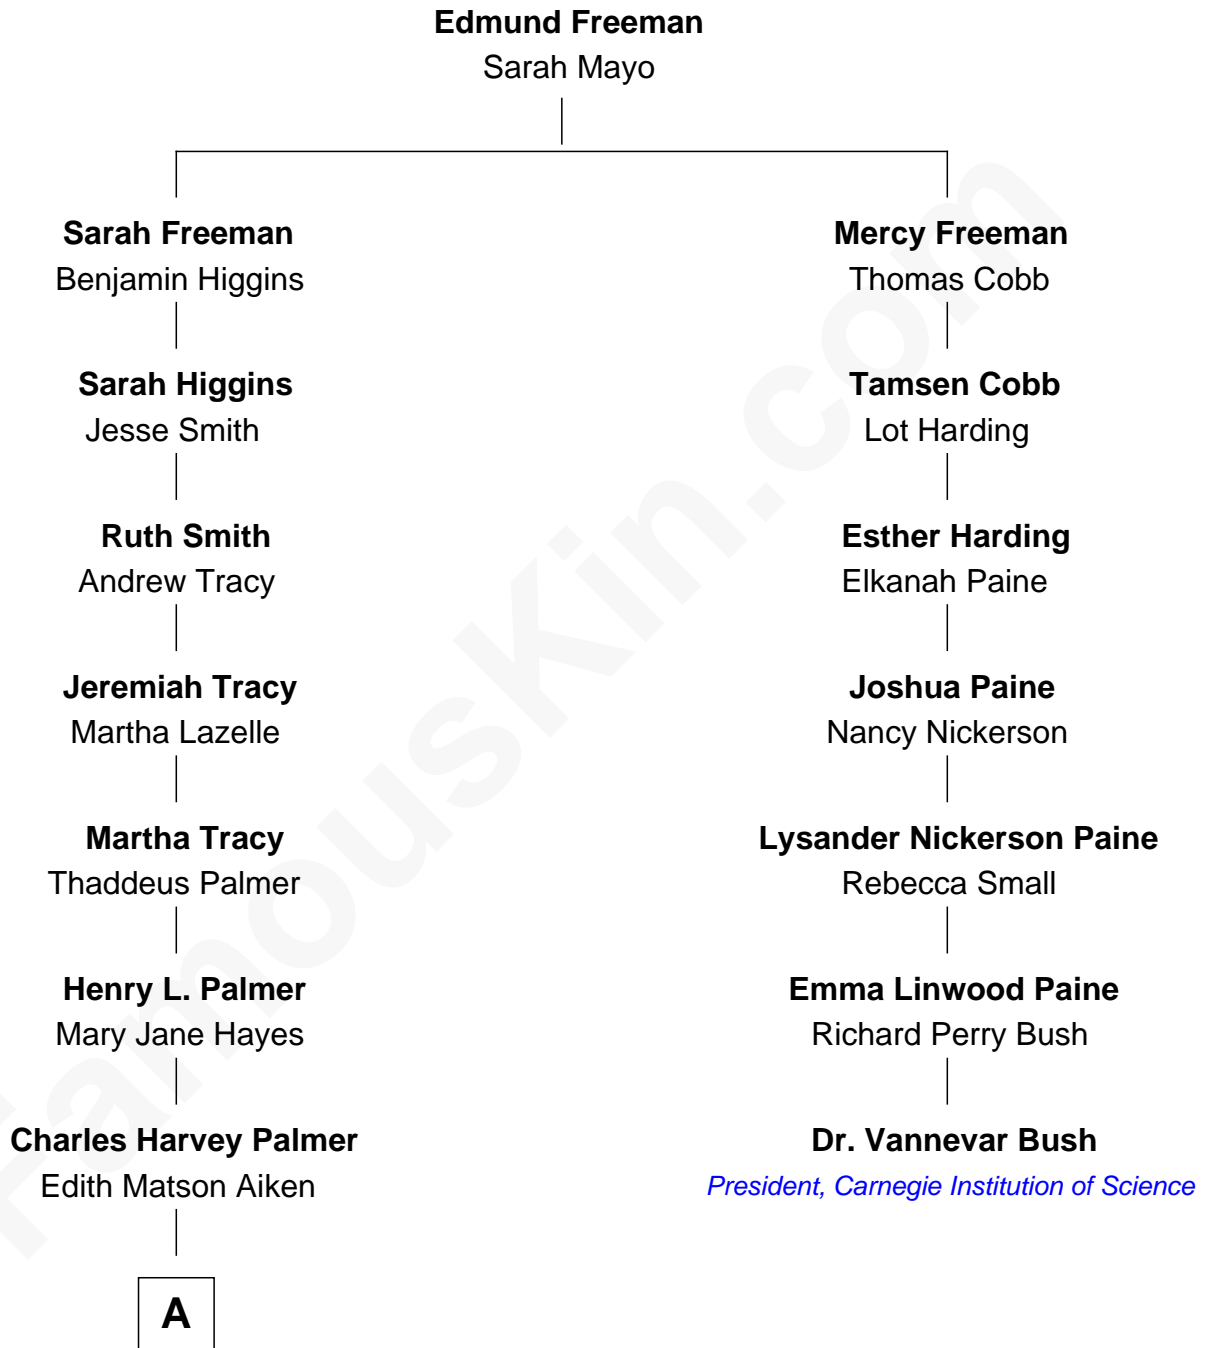

FamousKin.com Relationship Chart of

Ann M. Martin
Children's Author

6th cousin 3 times removed of

Dr. Vannevar Bush
President, Carnegie Institution of Science

A

—
Gertrude Buckingham Palmer

Rudy Dole Matthews

—
Edith Aiken Matthews

Henry Read Martin

—
Ann M. Martin

Children's Author

FamousKin.com