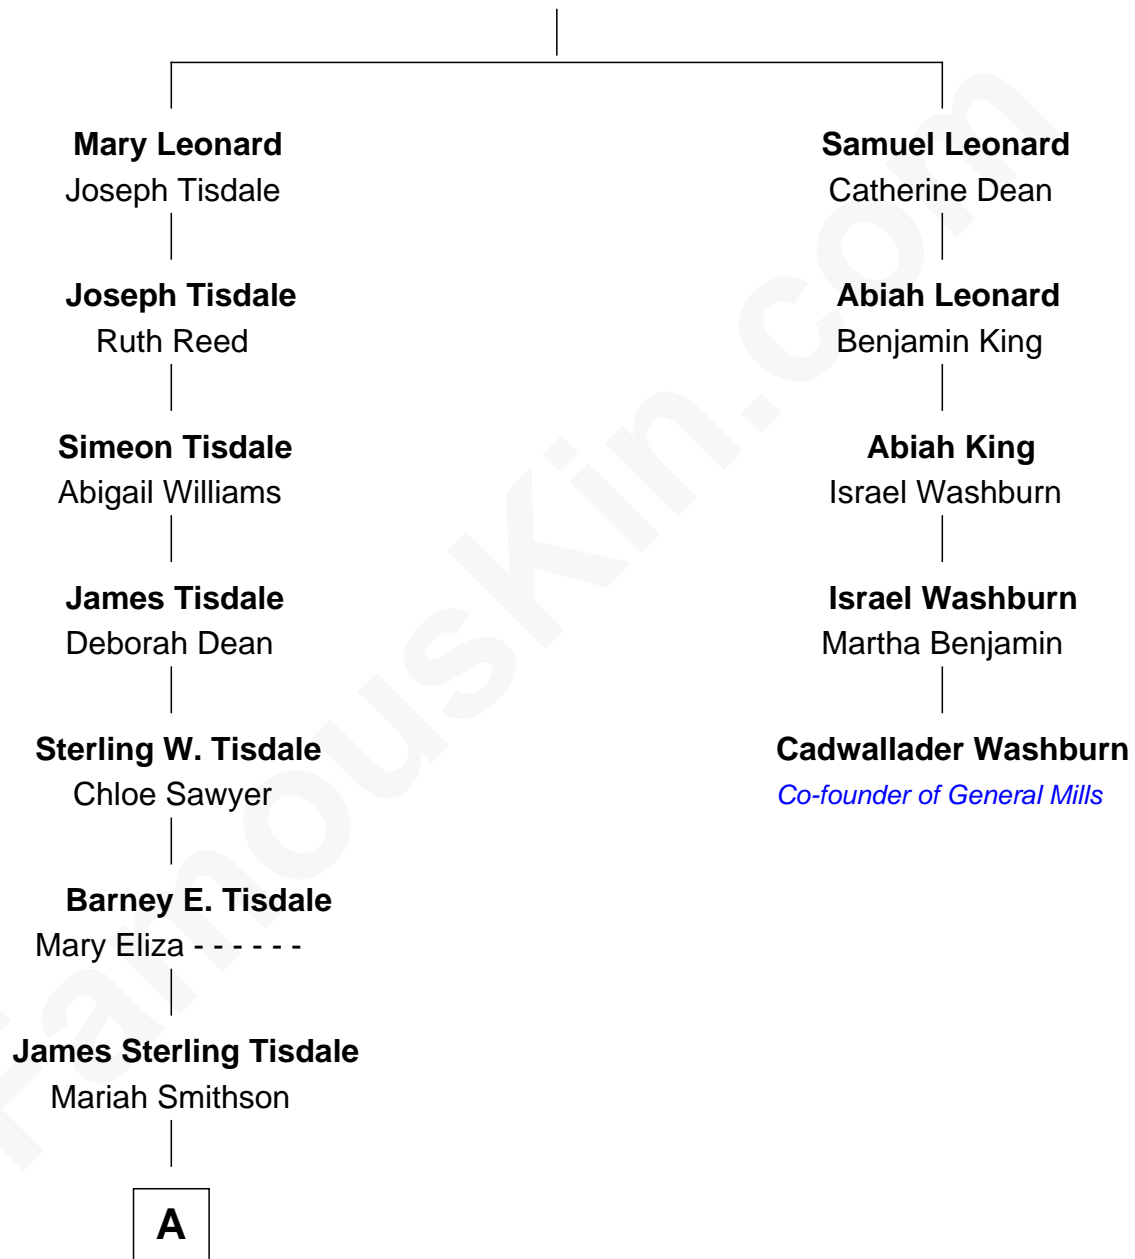

FamousKin.com Relationship Chart of

Edward Snowden

Ex-CIA / NSA Whistleblower

4th cousin 6 times removed of

Cadwallader Washburn

Co-founder of General Mills and 11th Governor of Wisconsin

Thomas Leonard

Mary Watson

A

Herbert Taylor Tisdale

Missouri Riggs

Marion Tisdale

Lonnie Glenn Snowden

Lonnie Glenn Snowden

Elizabeth Wendy Barrett

Edward Snowden