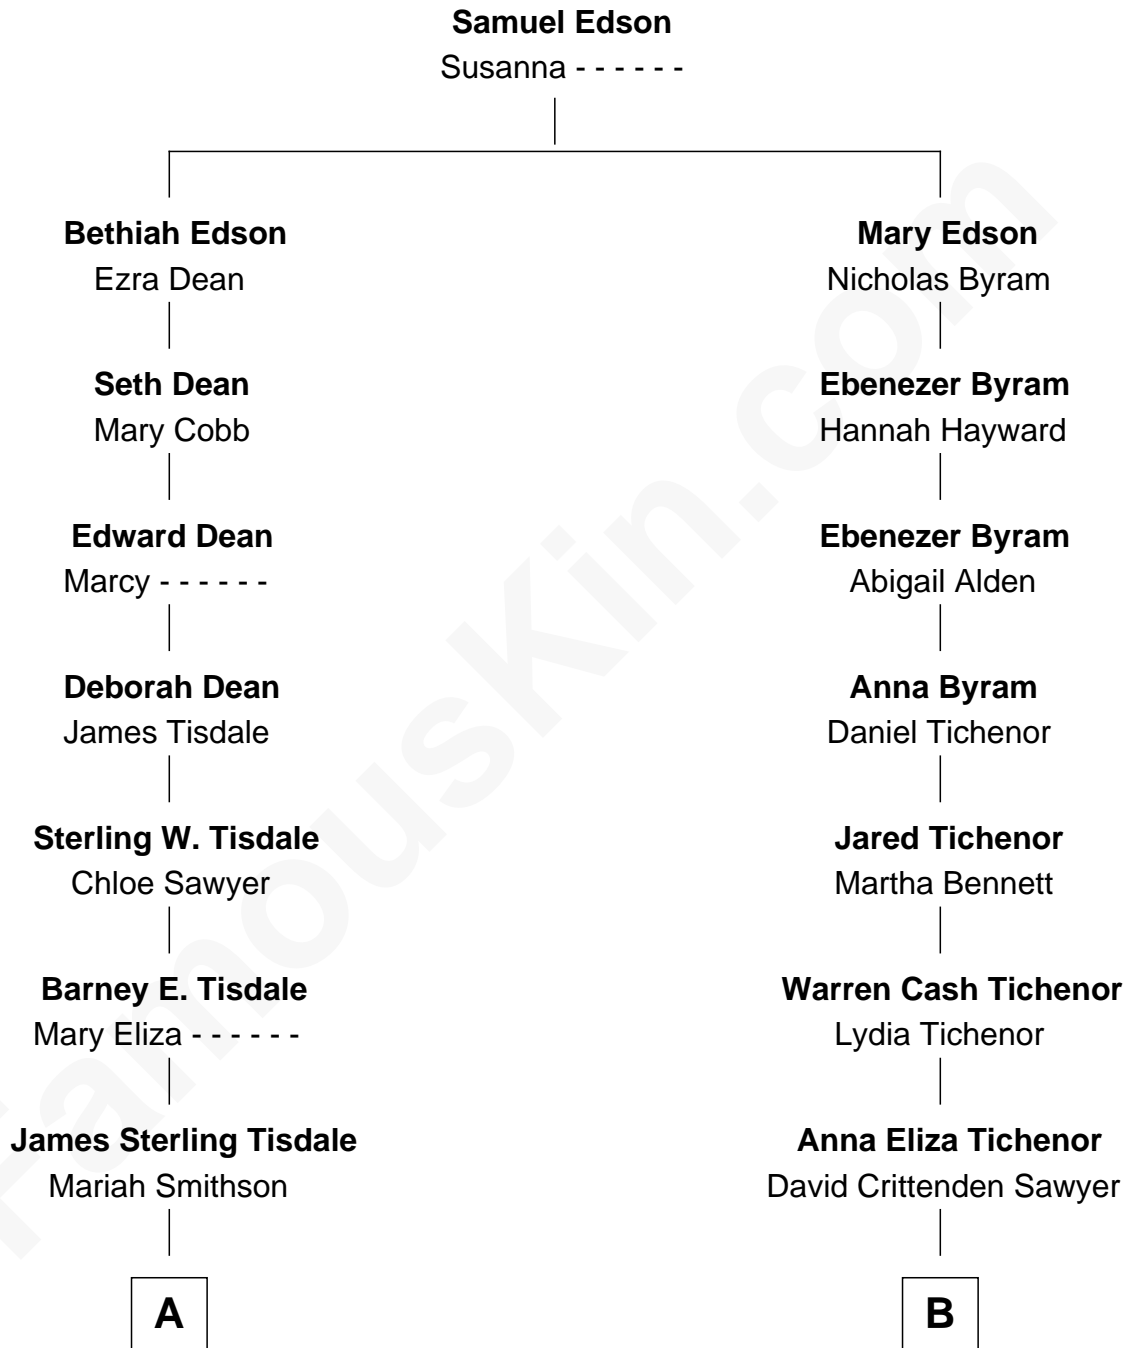

FamousKin.com Relationship Chart of

Edward Snowden

Ex-CIA / NSA Whistleblower

10th cousin 1 time removed of

Tyler Toney

Dude Perfect YouTuber

A

Herbert Taylor Tisdale

Missouri Riggs

Marion Tisdale

Lonnie Glenn Snowden

Lonnie Glenn Snowden

Elizabeth Wendy Barrett

Edward Snowden

Ex-CIA / NSA Whistleblower

B

William Henry Sawyer

Susan Blanch Price

Emma Vertrude Sawyer

Dannie Robert Langford

Bobby Dale Langford

Lydia Jeanette Weeks

Pamela Kay Langford

Jeffrey Dale Toney