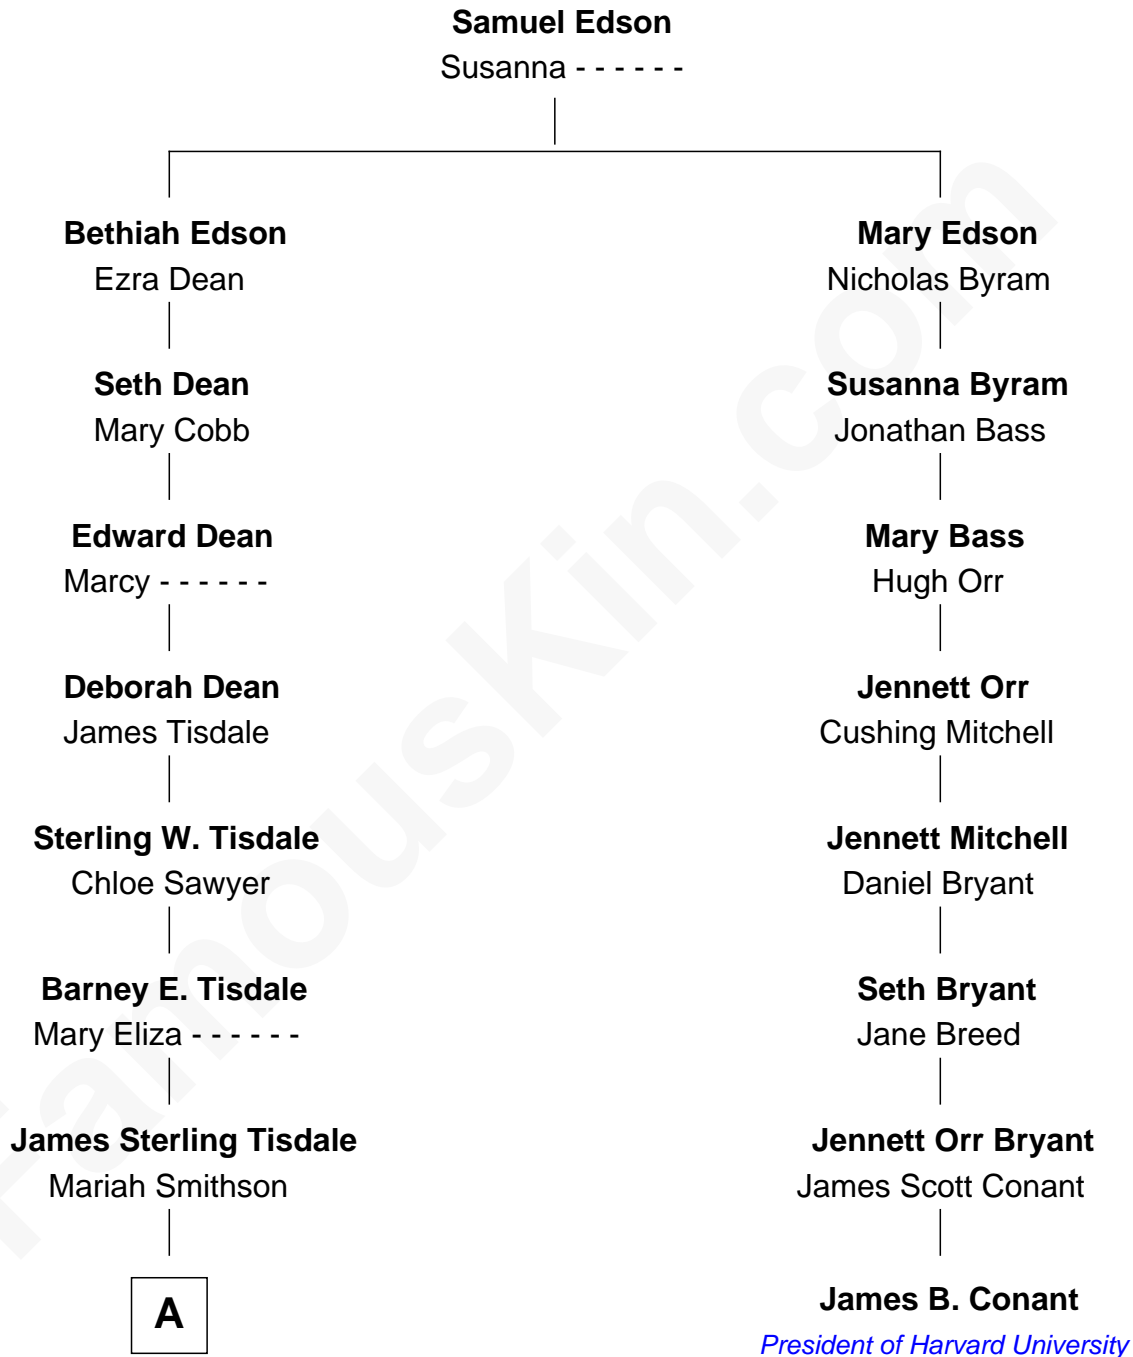

FamousKin.com Relationship Chart of

Edward Snowden

Ex-CIA / NSA Whistleblower

7th cousin 3 times removed of

James B. Conant

President of Harvard University

A

Herbert Taylor Tisdale

Missouri Riggs

Marion Tisdale

Lonnie Glenn Snowden

Lonnie Glenn Snowden

Elizabeth Wendy Barrett

Edward Snowden

Ex-CIA / NSA Whistleblower

FamousKin.com