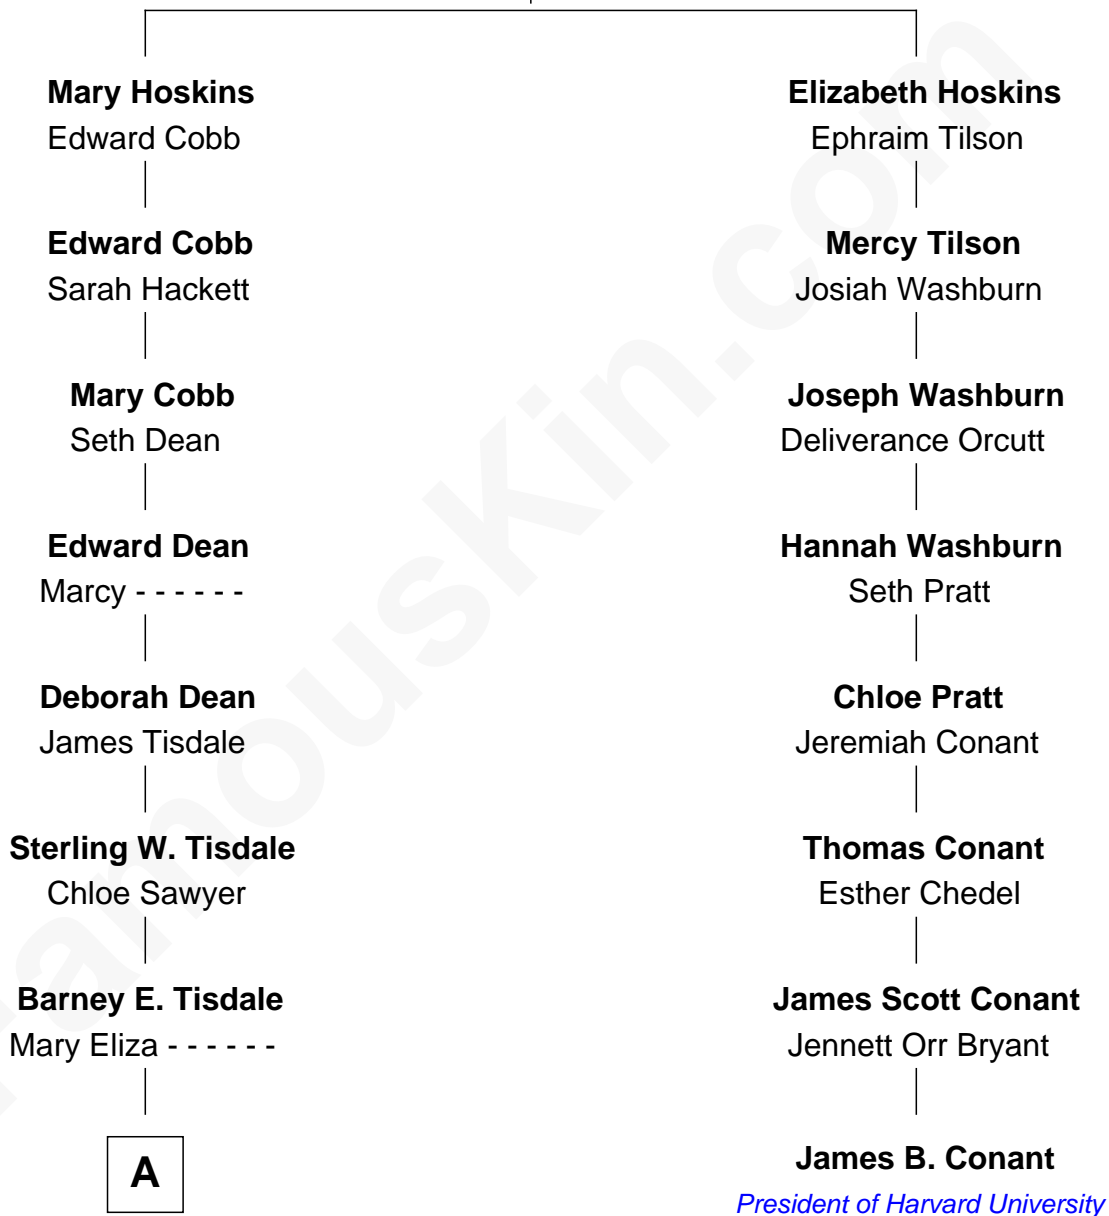

FamousKin.com Relationship Chart of

Edward Snowden

Ex-CIA / NSA Whistleblower

7th cousin 4 times removed of

James B. Conant

President of Harvard University

William Hoskins

Ann Hynes

A

James Sterling Tisdale

Mariah Smithson

Herbert Taylor Tisdale

Missouri Riggs

Marion Tisdale

Lonnie Glenn Snowden

Lonnie Glenn Snowden