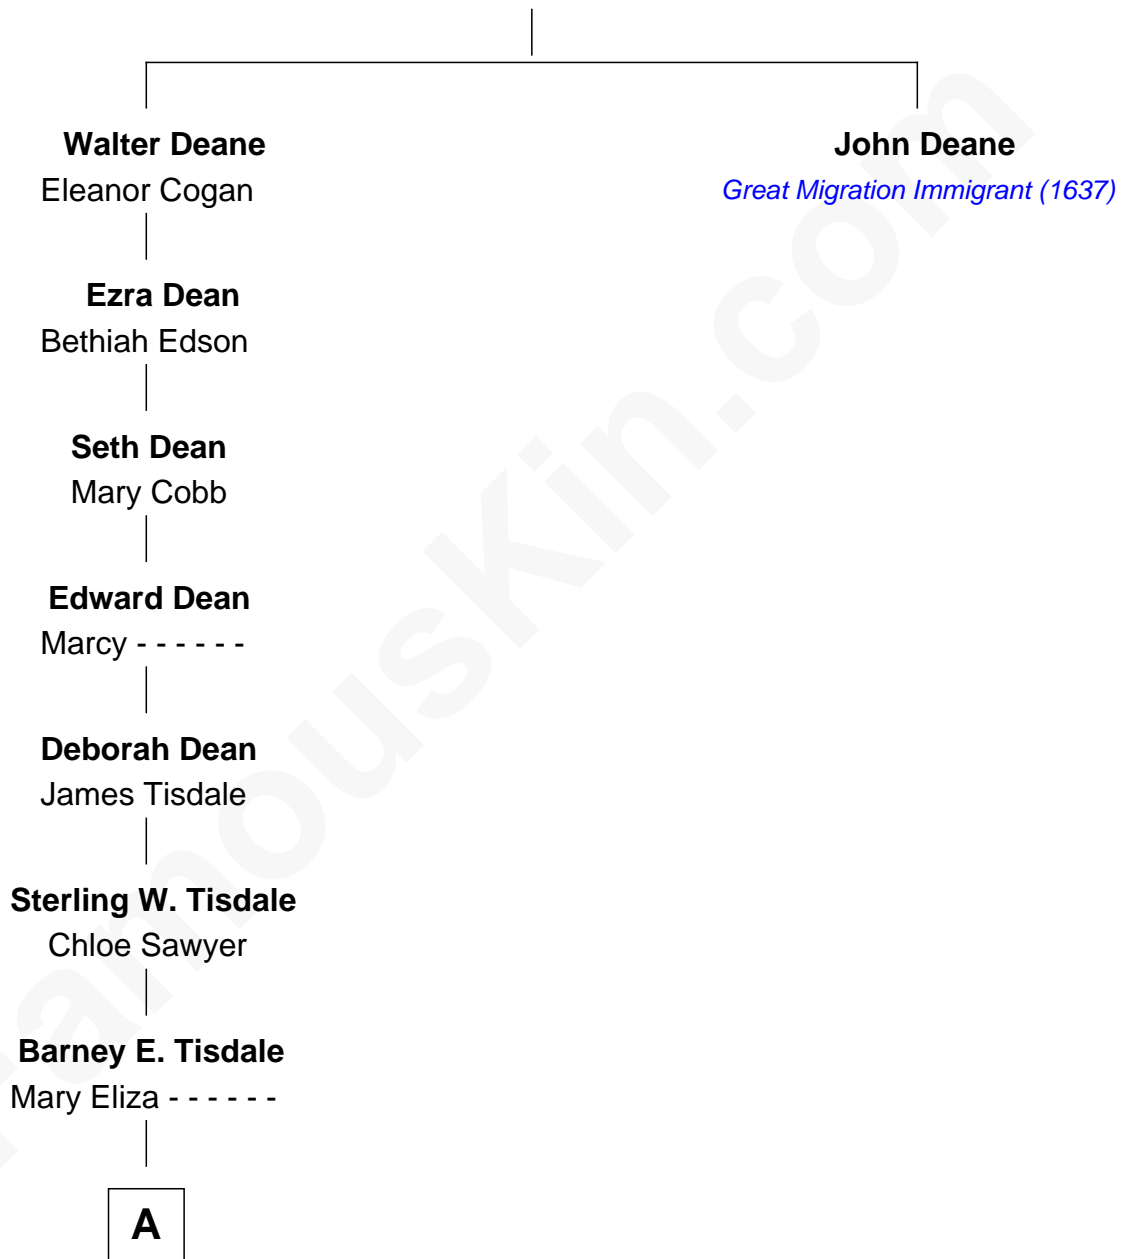

# FamousKin.com Relationship Chart of

**Edward Snowden**

*Ex-CIA / NSA Whistleblower*

9th great-grandnephew of

**John Deane**

*(c1600 - 1660) Great Migration Immigrant 1637*

**William Deane**

**A**

James Sterling Tisdale

Mariah Smithson

Herbert Taylor Tisdale

Missouri Riggs

Marion Tisdale

Lonnie Glenn Snowden

Lonnie Glenn Snowden

Elizabeth Wendy Barrett