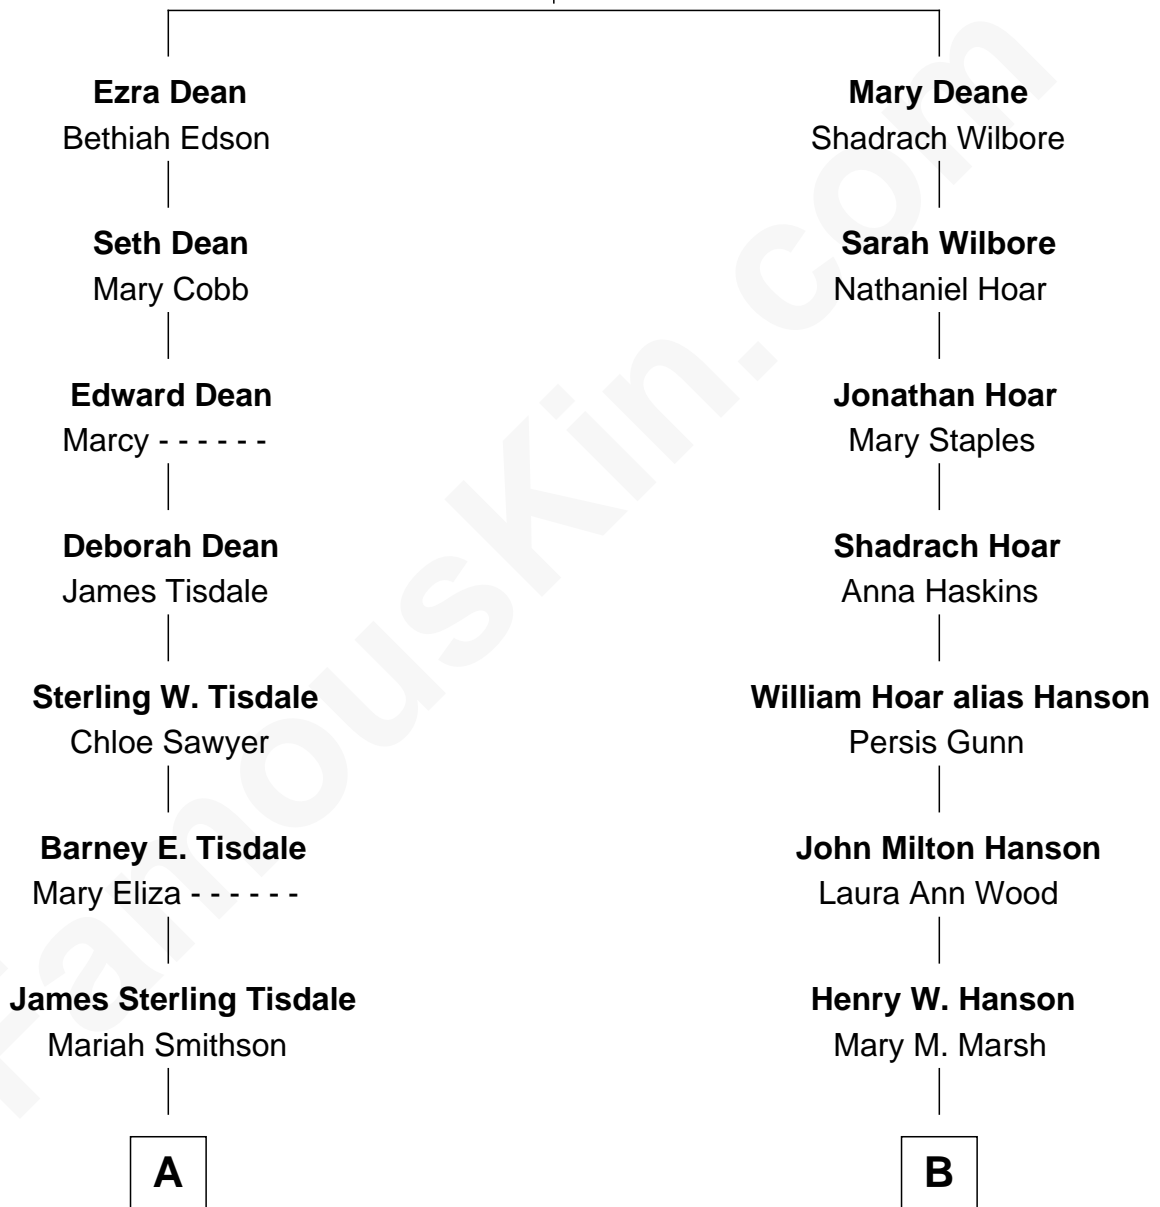

# FamousKin.com Relationship Chart of

**Edward Snowden**  
*Ex-CIA / NSA Whistleblower*

10th cousin of

**Janis Joplin**  
*Singer and Songwriter*

**Walter Deane**  
Eleanor Cogan

**A**

**Herbert Taylor Tisdale**

Missouri Riggs

**Marion Tisdale**

Lonnie Glenn Snowden

**Lonnie Glenn Snowden**

Elizabeth Wendy Barrett

**Edward Snowden**

*Ex-CIA / NSA Whistleblower*

**B**

**Herbert M. Hanson**

Stella Mae Sherman

**Laura M. Hanson**

Cecil East

**Dorothy Bonita East**

Seeb Ward Joplin

**Janis Joplin**

*Singer and Songwriter*