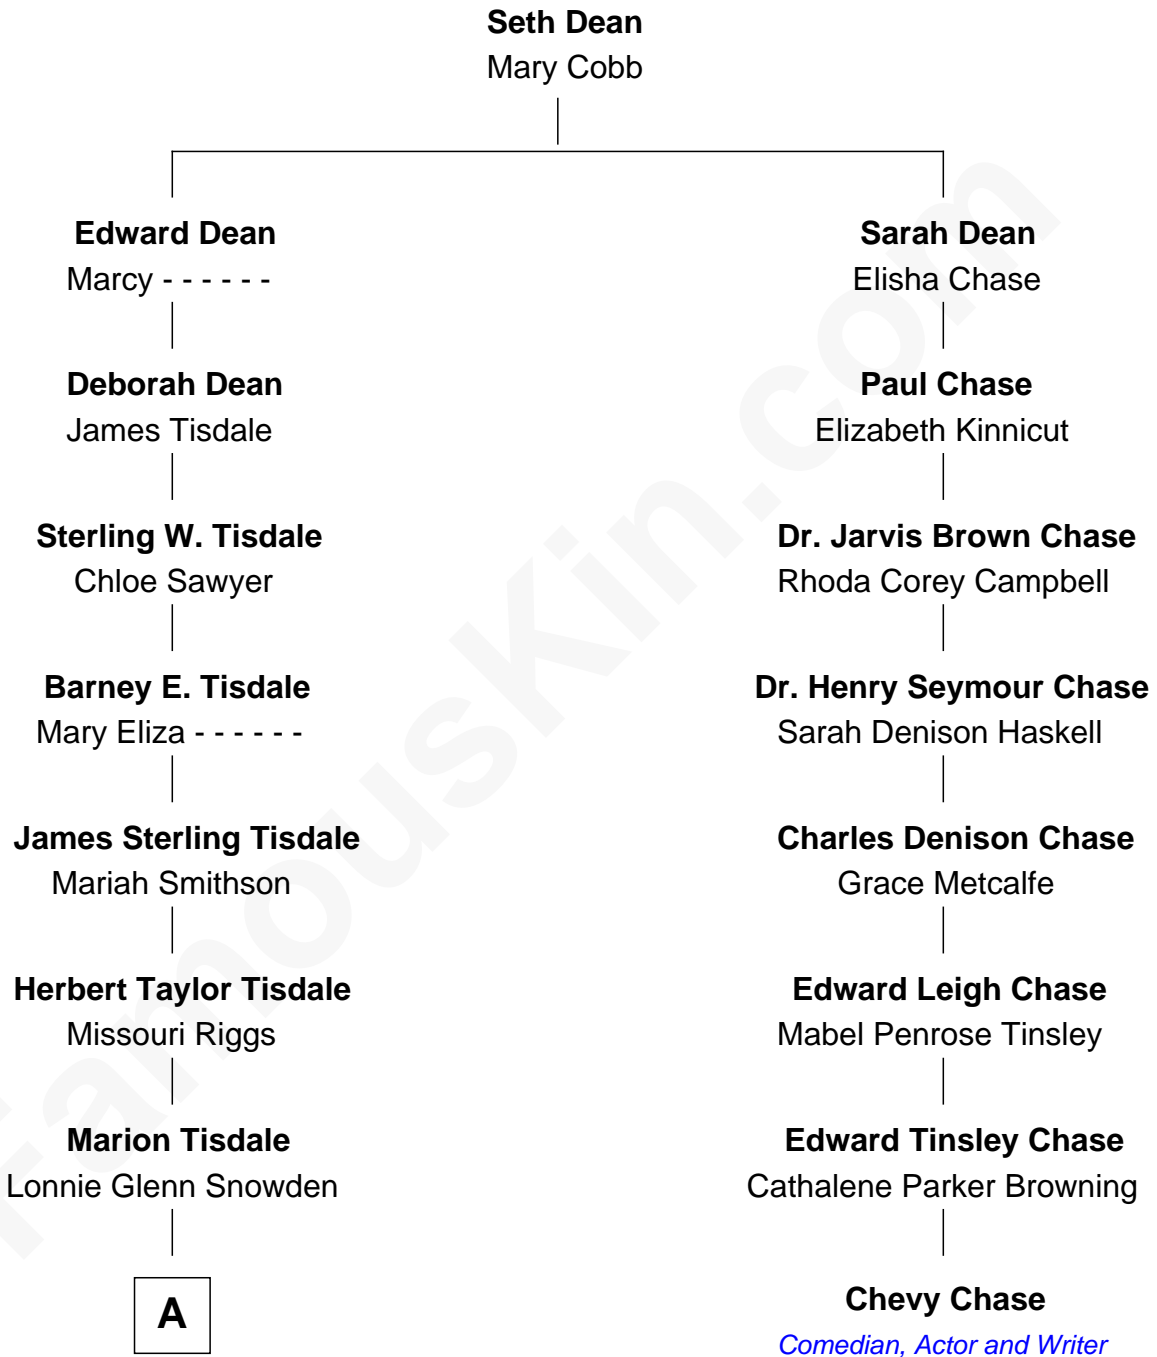

FamousKin.com Relationship Chart of

Edward Snowden

Ex-CIA / NSA Whistleblower

7th cousin 1 time removed of

Chevy Chase

Comedian, Actor and Writer

A

Lonnie Glenn Snowden

Elizabeth Wendy Barrett

Edward Snowden

Ex-CIA / NSA Whistleblower

FamousKin.com