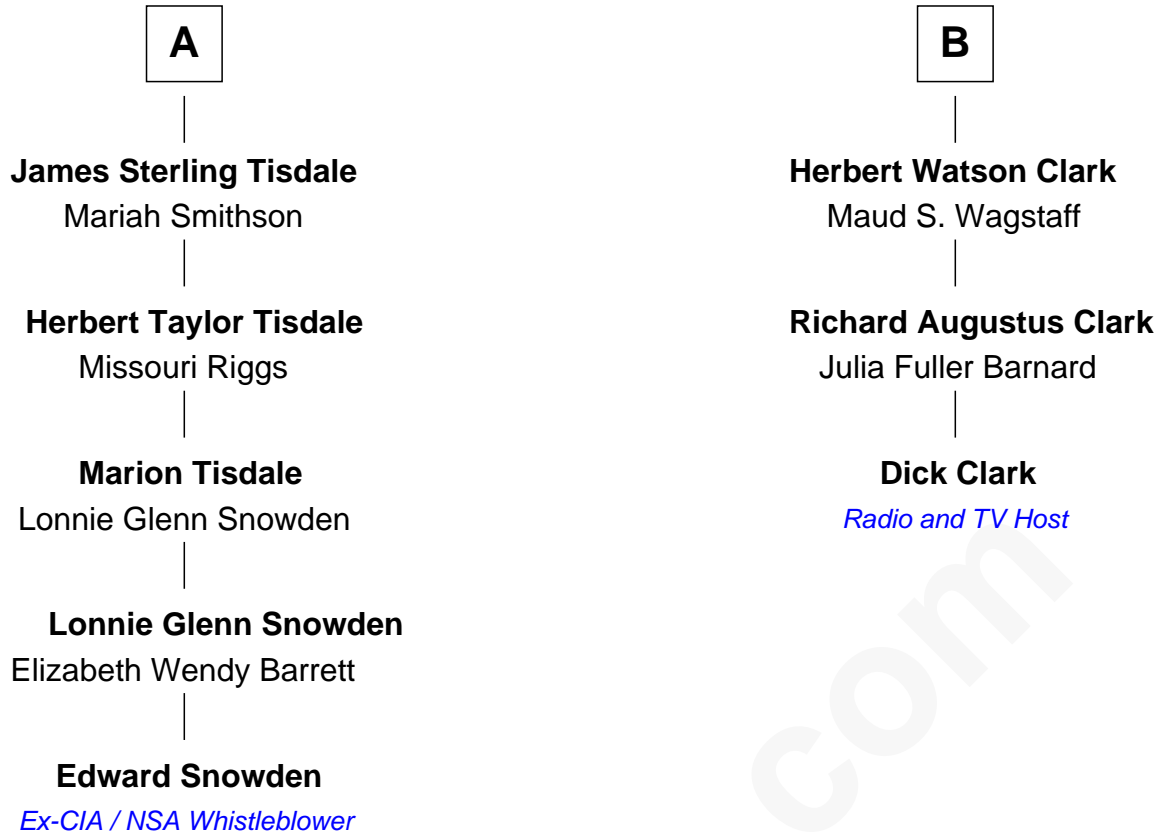

FamousKin.com Relationship Chart of

Edward Snowden

Ex-CIA / NSA Whistleblower

9th cousin 2 times removed of

Dick Clark

Radio and TV Host

William Cobb

Dorothy Savie

Dick Clark photo by [Alan Light](#) (CC BY 2.0)