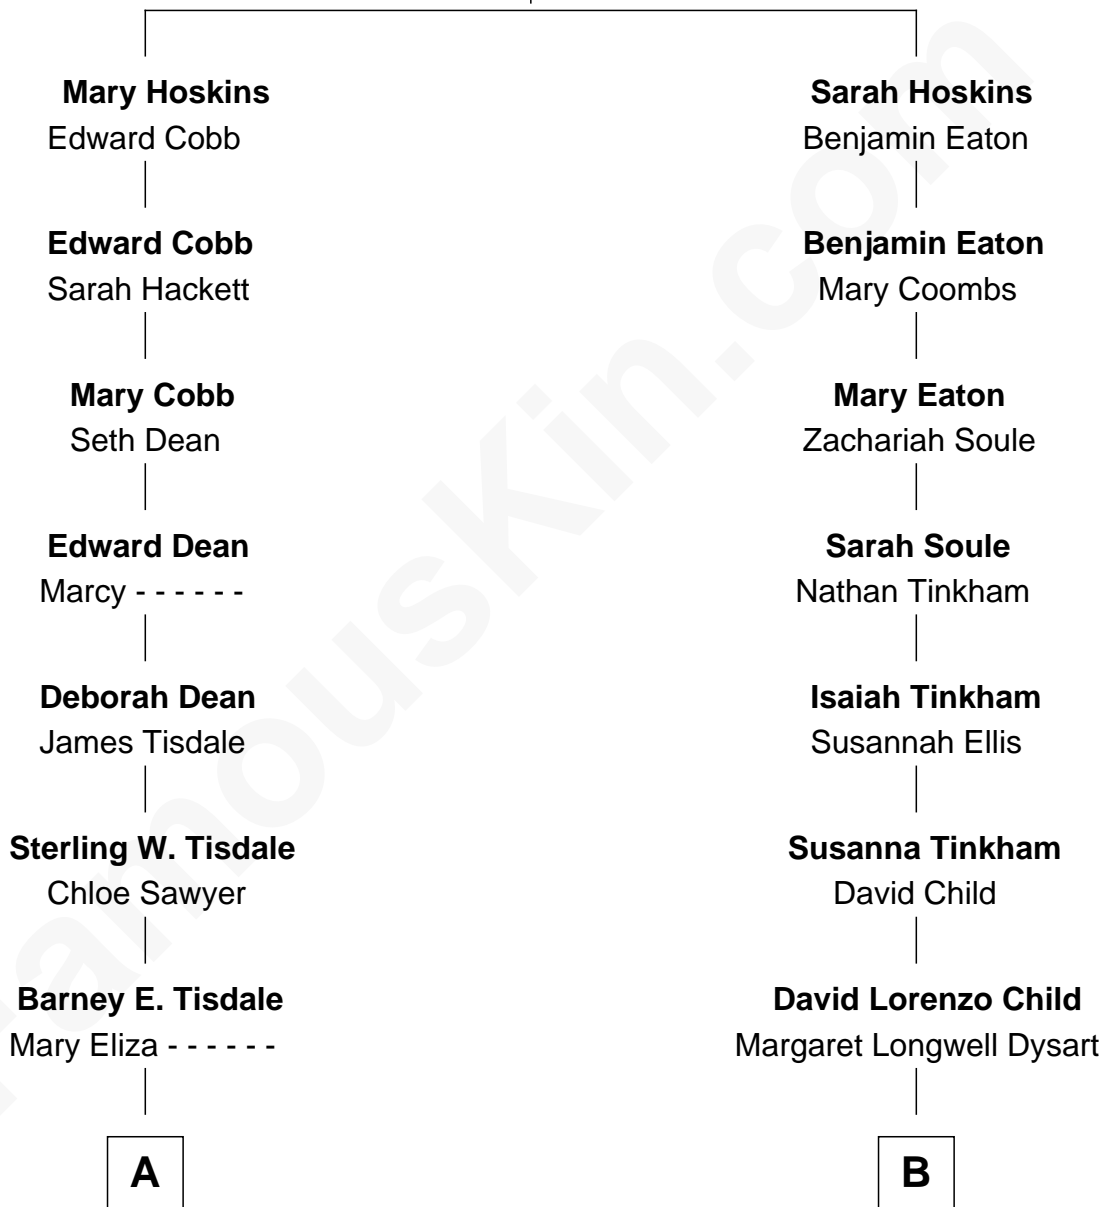

# FamousKin.com Relationship Chart of

**Edward Snowden**

*Ex-CIA / NSA Whistleblower*

10th cousin 1 time removed of

**Dick Van Dyke**

*TV Actor - "The Dick Van Dyke Show"*

**William Hoskins**

*with wife  
Ann Hynes*

*with wife  
Sarah Cushman*

**A**

**James Sterling Tisdale**

Mariah Smithson

**Herbert Taylor Tisdale**

Missouri Riggs

**Marion Tisdale**

Lonnie Glenn Snowden

**Lonnie Glenn Snowden**

Elizabeth Wendy Barrett

**Edward Snowden**

*Ex-CIA / NSA Whistleblower*

**B**

**Susan Elizabeth Child**

Ninian Alphonse McCord

**Charles Cornelius McCord**

Adeline Verinda Neal

**Hazel Victoria McCord**

Loren Wayne Van Dyke

**Dick Van Dyke**

*TV Actor - "The Dick Van Dyke Show"*