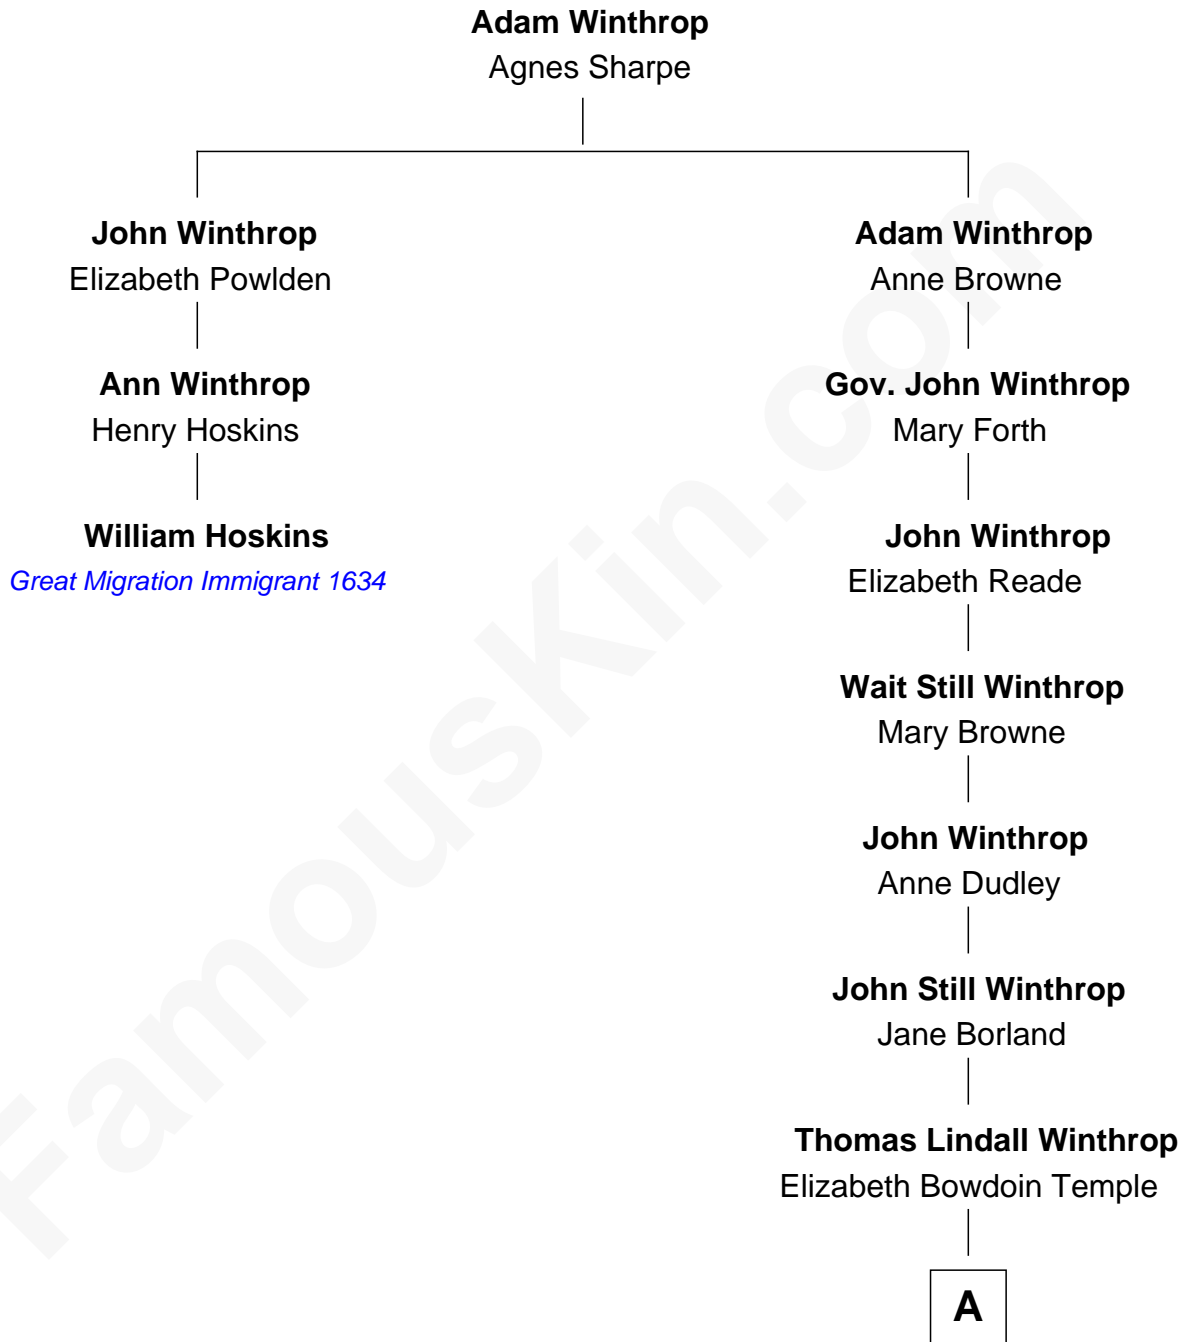

FamousKin.com

Relationship Chart of

William Hoskins

(c1611 - 1695) *Great Migration Immigrant 1634*

2nd cousin 9 times removed of

John Kerry

68th U.S. Secretary of State

A

Robert Charles Winthrop
Elizabeth Cabot Blanchard

Robert Charles Winthrop
Elizabeth Mason

Margaret Tyndal Winthrop
James Grant Forbes

Rosemary Isabel Forbes
Richard John Kerry

John Kerry
68th U.S. Secretary of State