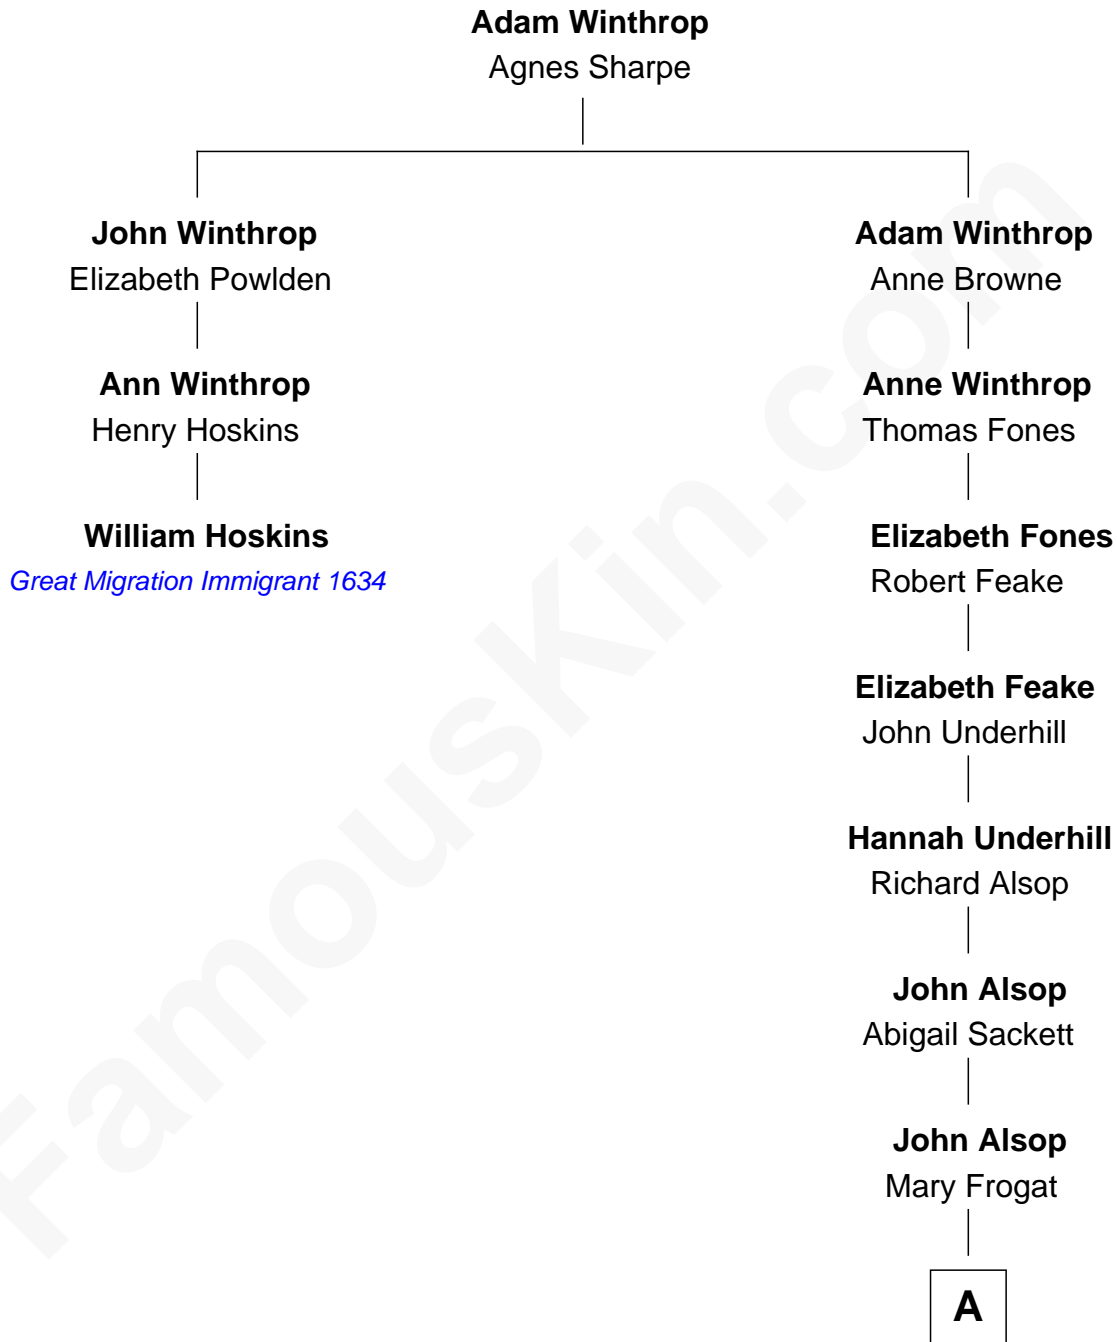

FamousKin.com Relationship Chart of

William Hoskins

(c1611 - 1695) *Great Migration Immigrant 1634*

2nd cousin 6 times removed of

John Alsop King

20th Governor of New York

FamousKin.com