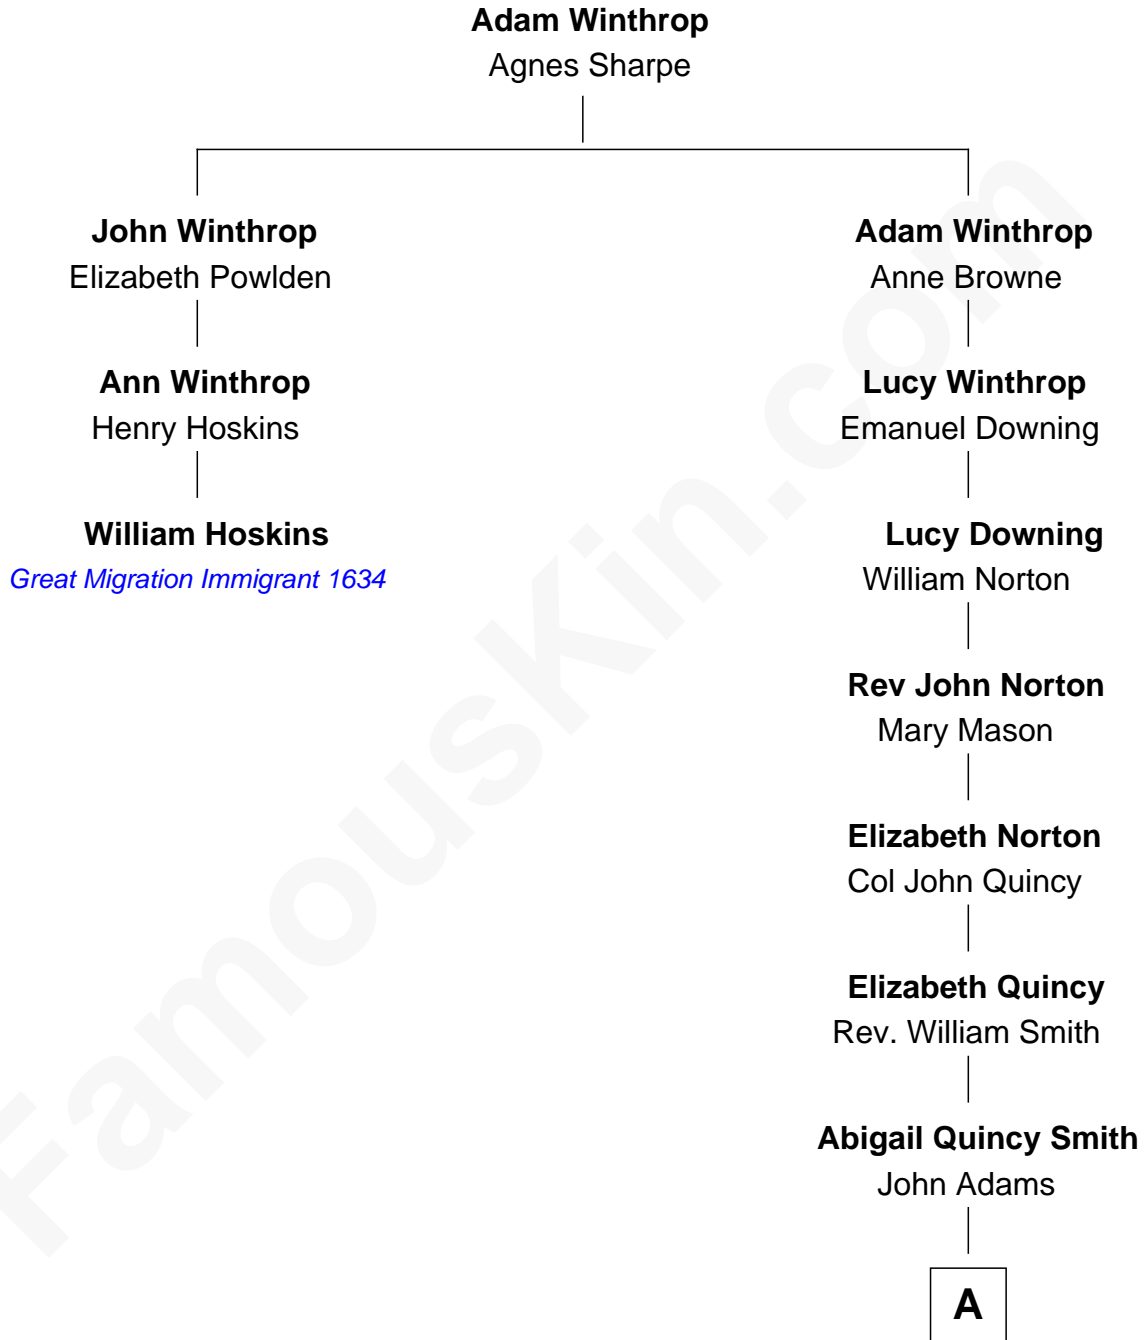

FamousKin.com
Relationship Chart of
William Hoskins

(c1611 - 1695) *Great Migration Immigrant 1634*

2nd cousin 10 times removed of

John Adams Morgan
1952 Olympic Sailing Gold Medalist

A

John Quincy Adams
Louisa Catherine Johnson

Charles Francis Adams
Abigail Brown Brooks

John Quincy Adams
Frances Cadwallader Crowninshield

Charles Francis Adams
Frances Lovering

Catherine Frances Lovering Adams
Henry Sturgis Morgan

John Adams Morgan
Olympic Gold Medalist