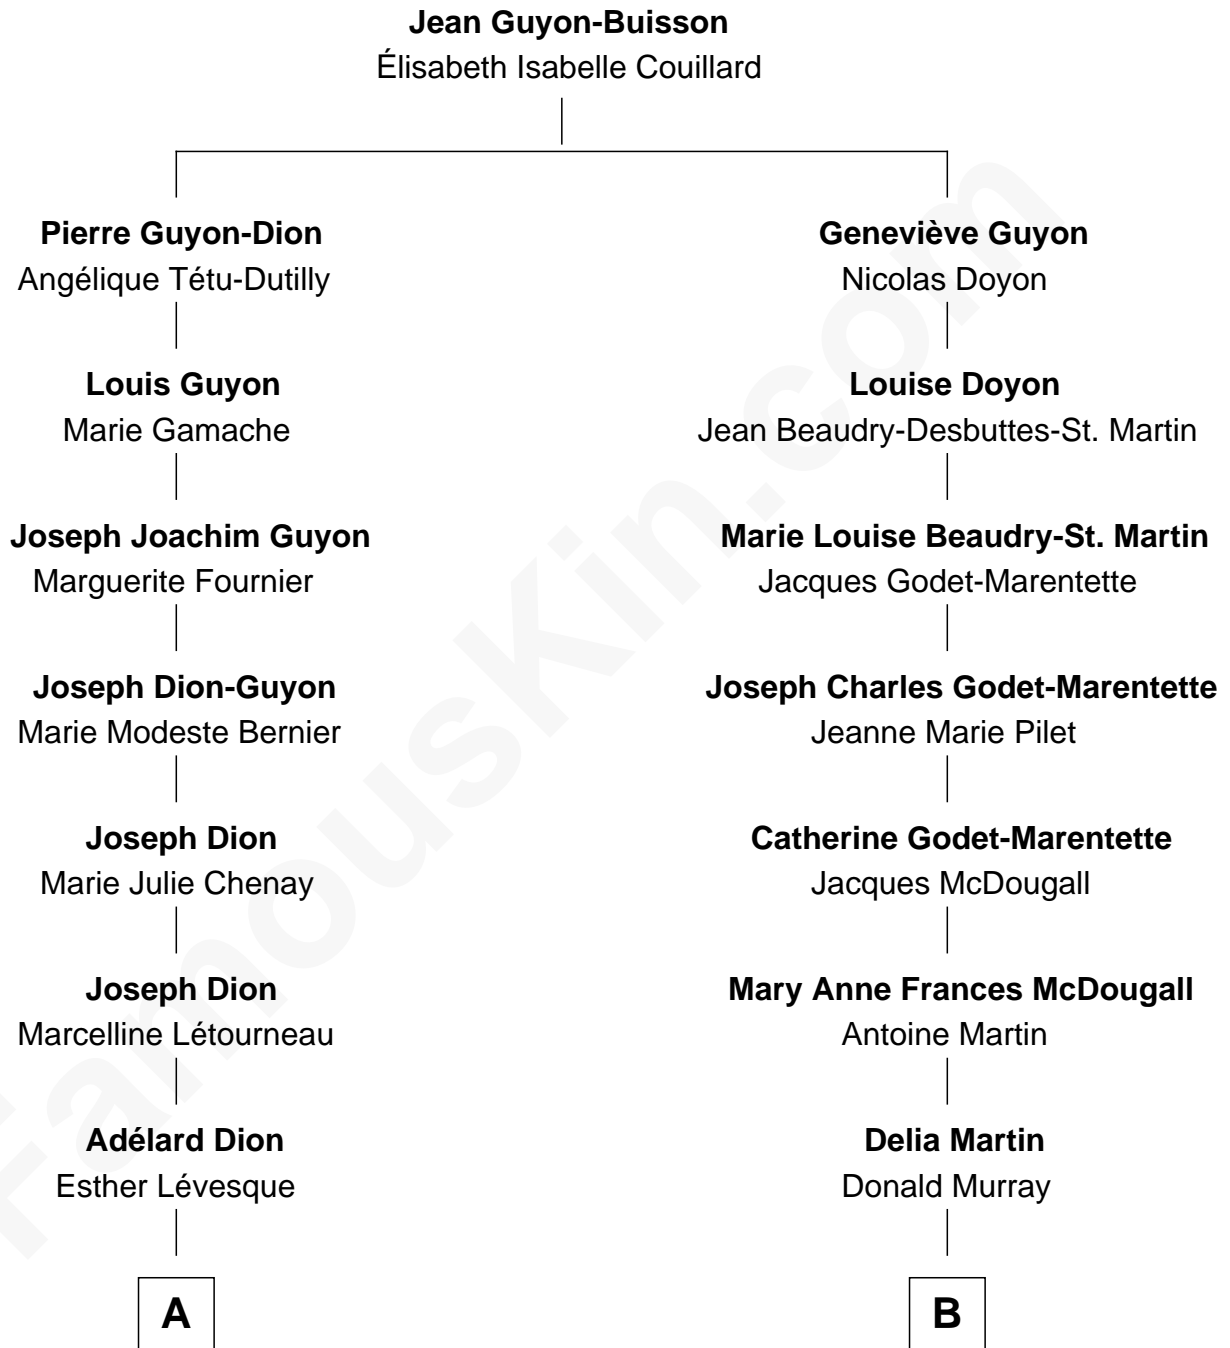

# FamousKin.com Relationship Chart of

**Celine Dion**

*Singer and Songwriter*

9th cousin of

**Hillary (Rodham) Clinton**

*First Lady of President Bill Clinton*

**A**

**Charles Adélarde Dion**  
Marie Ernestine Barriault

**Adhémar Charles Dion**  
Thérèse Tanguay

**Celine Dion**  
*Singer and Songwriter*

**B**

**Della Murray**  
Edwin John Howell

**Dorothy Emma Howell**  
Hugh Ellsworth Rodham

**Hillary (Rodham) Clinton**  
*First Lady of Bill Clinton*