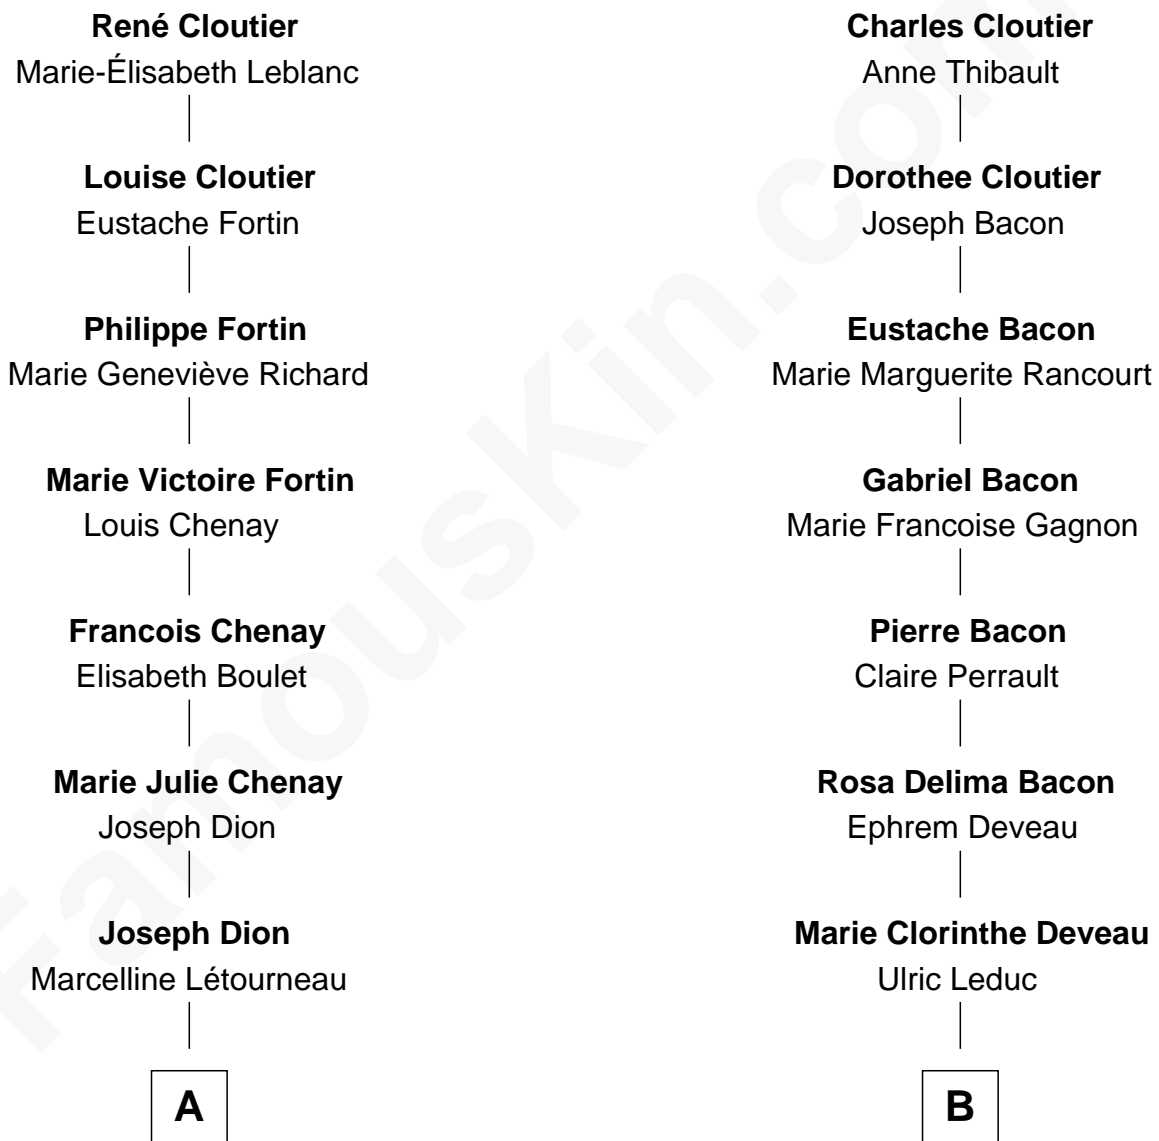

FamousKin.com Relationship Chart of

Celine Dion

Singer and Songwriter

10th cousin of

Angelina Jolie

Movie Actress

Zacharie Cloutier

Madeleine Émard