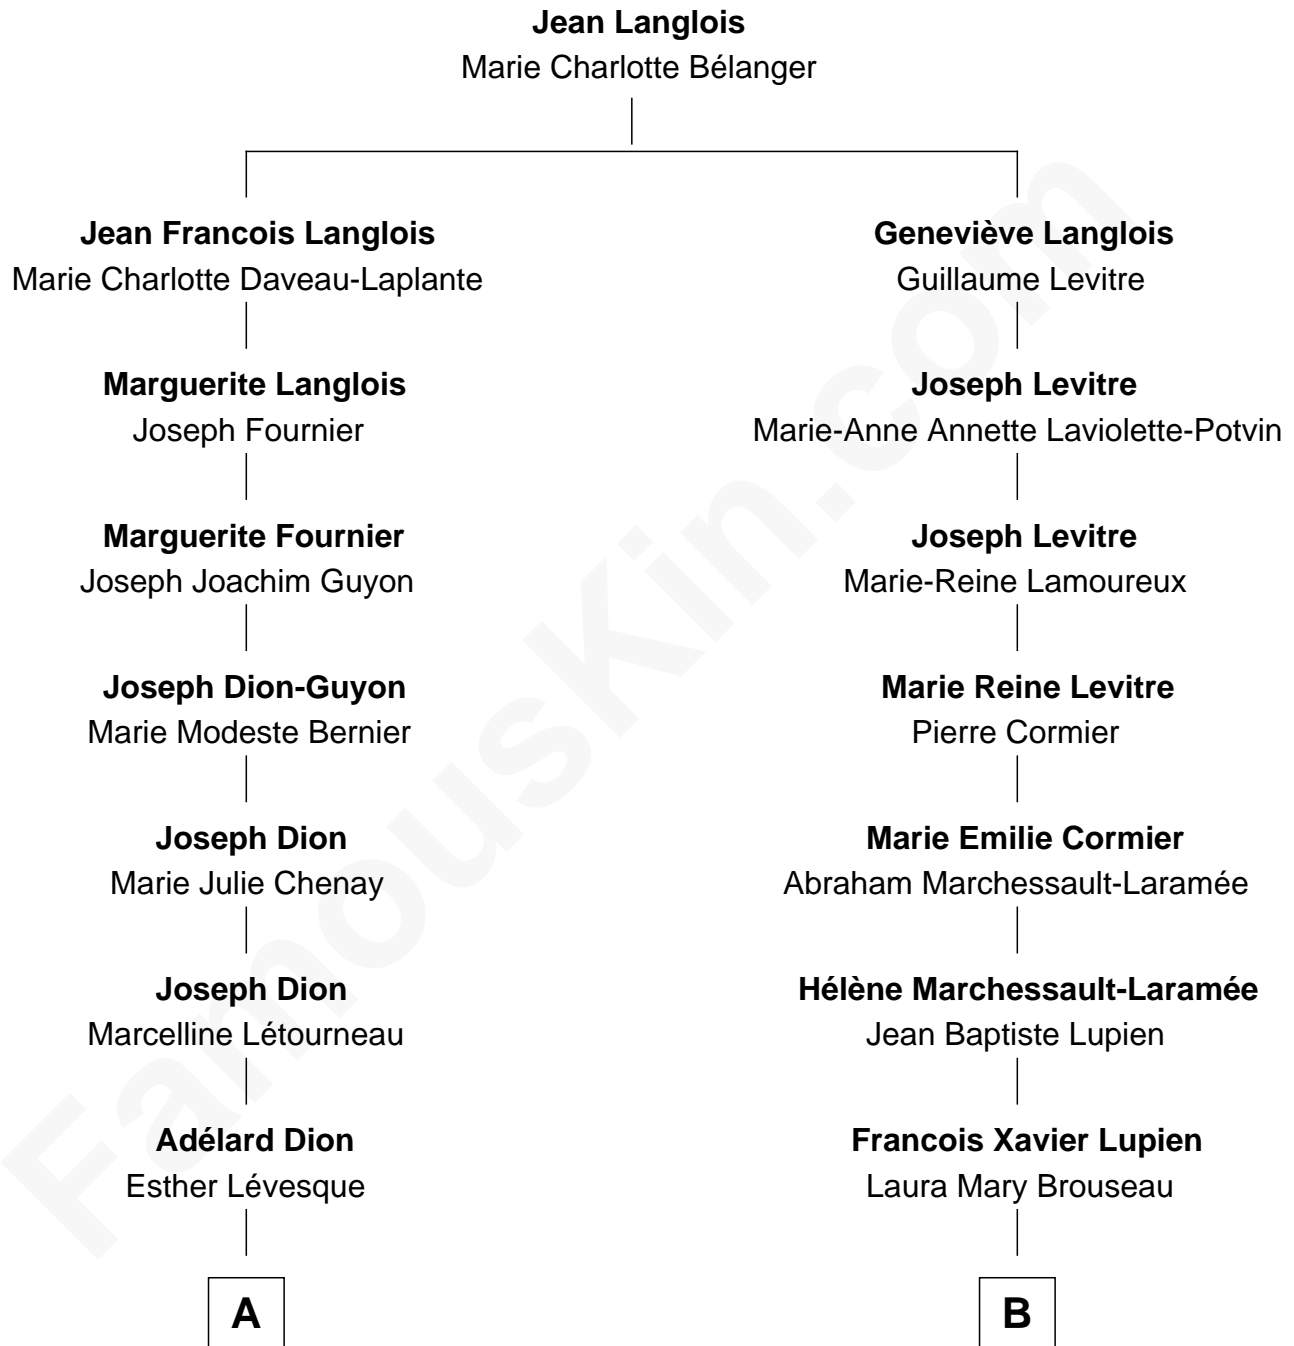

# FamousKin.com Relationship Chart of

**Celine Dion**

*Singer and Songwriter*

9th cousin 1 time removed of

**John Cena**

*Movie Actor and WWE Pro Wrestler*

**A**

**Charles Adélarde Dion**  
Marie Ernestine Barriault

**Adhémar Charles Dion**  
Thérèse Tanguay

**Celine Dion**  
*Singer and Songwriter*

**B**

**Ulysses John Lupien**  
Eugenie Marie Gosselin

**Ulysses John Lupien**  
Natalie Nichols

**Carol Frances Lupien**  
John Joseph Cena