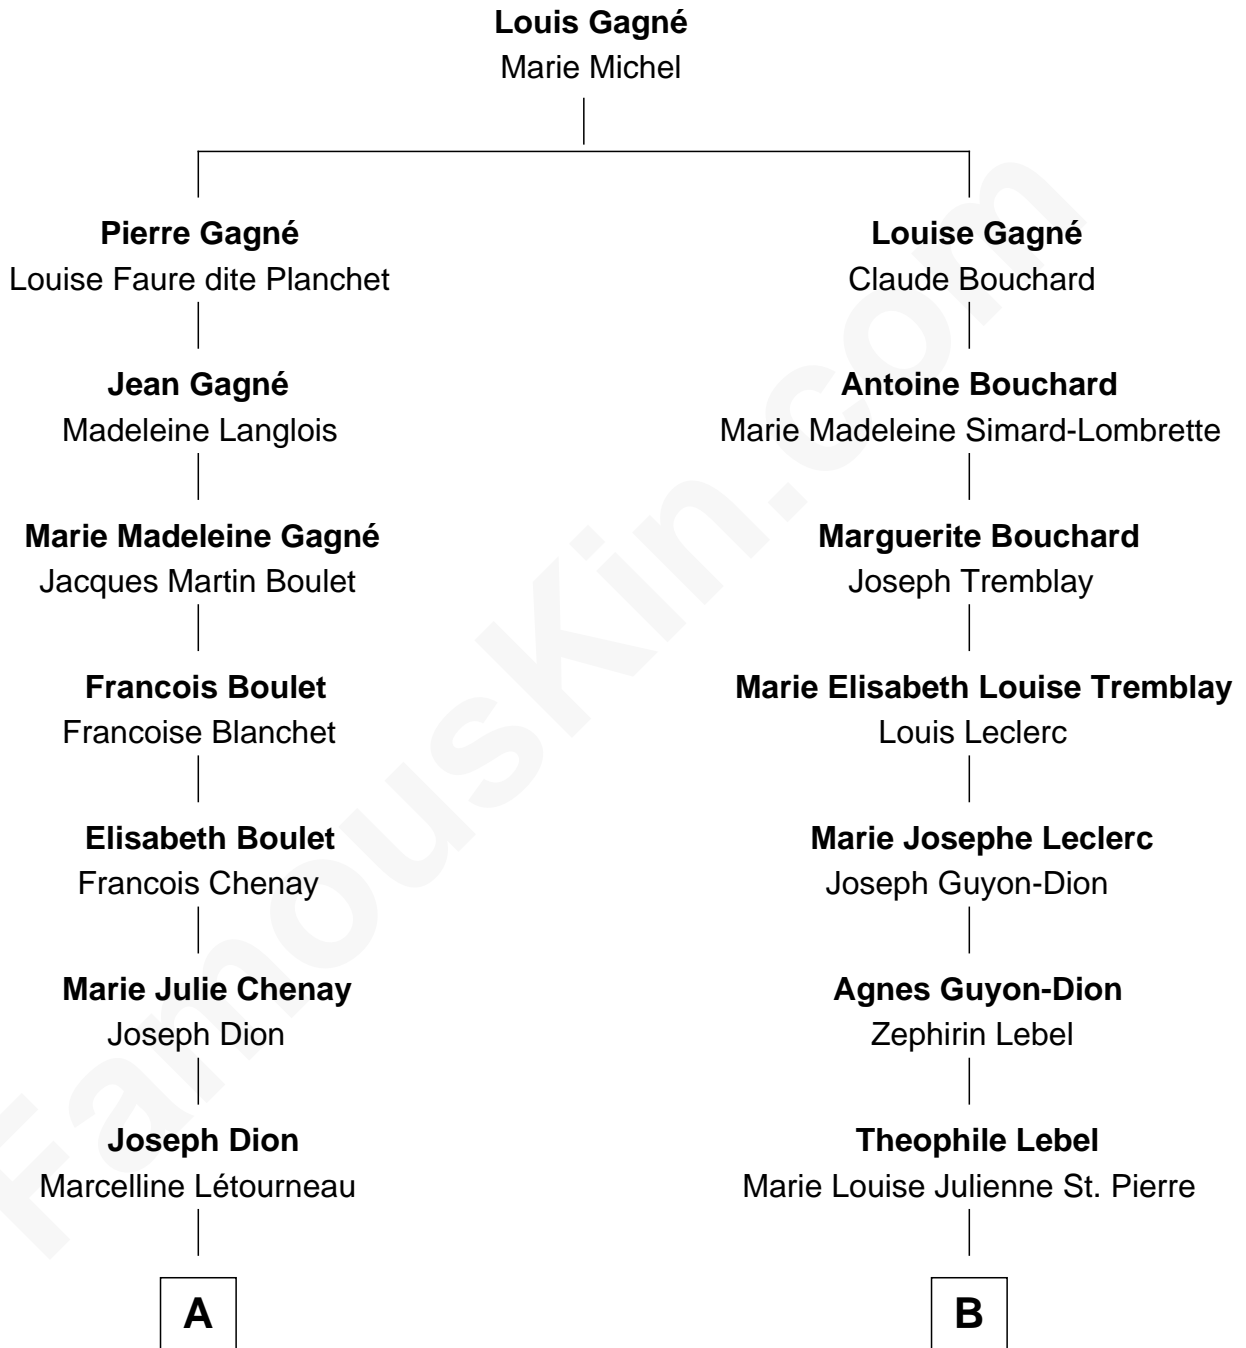

# FamousKin.com Relationship Chart of

**Celine Dion**

*Singer and Songwriter*

10th cousin 1 time removed of

**Nathan Fillion**

*TV and Movie Actor*

**A**

**Adélarde Dion**  
Esther Lévesque

**Charles Adélarde Dion**  
Marie Ernestine Barriault

**Adhémar Charles Dion**  
Thérèse Tanguay

**Celine Dion**  
*Singer and Songwriter*

**B**

**Marie Louise Josephine Lebel**  
Ulric Bérubé

**Napoléon Bérubé**  
Marie Eugénie Laroche