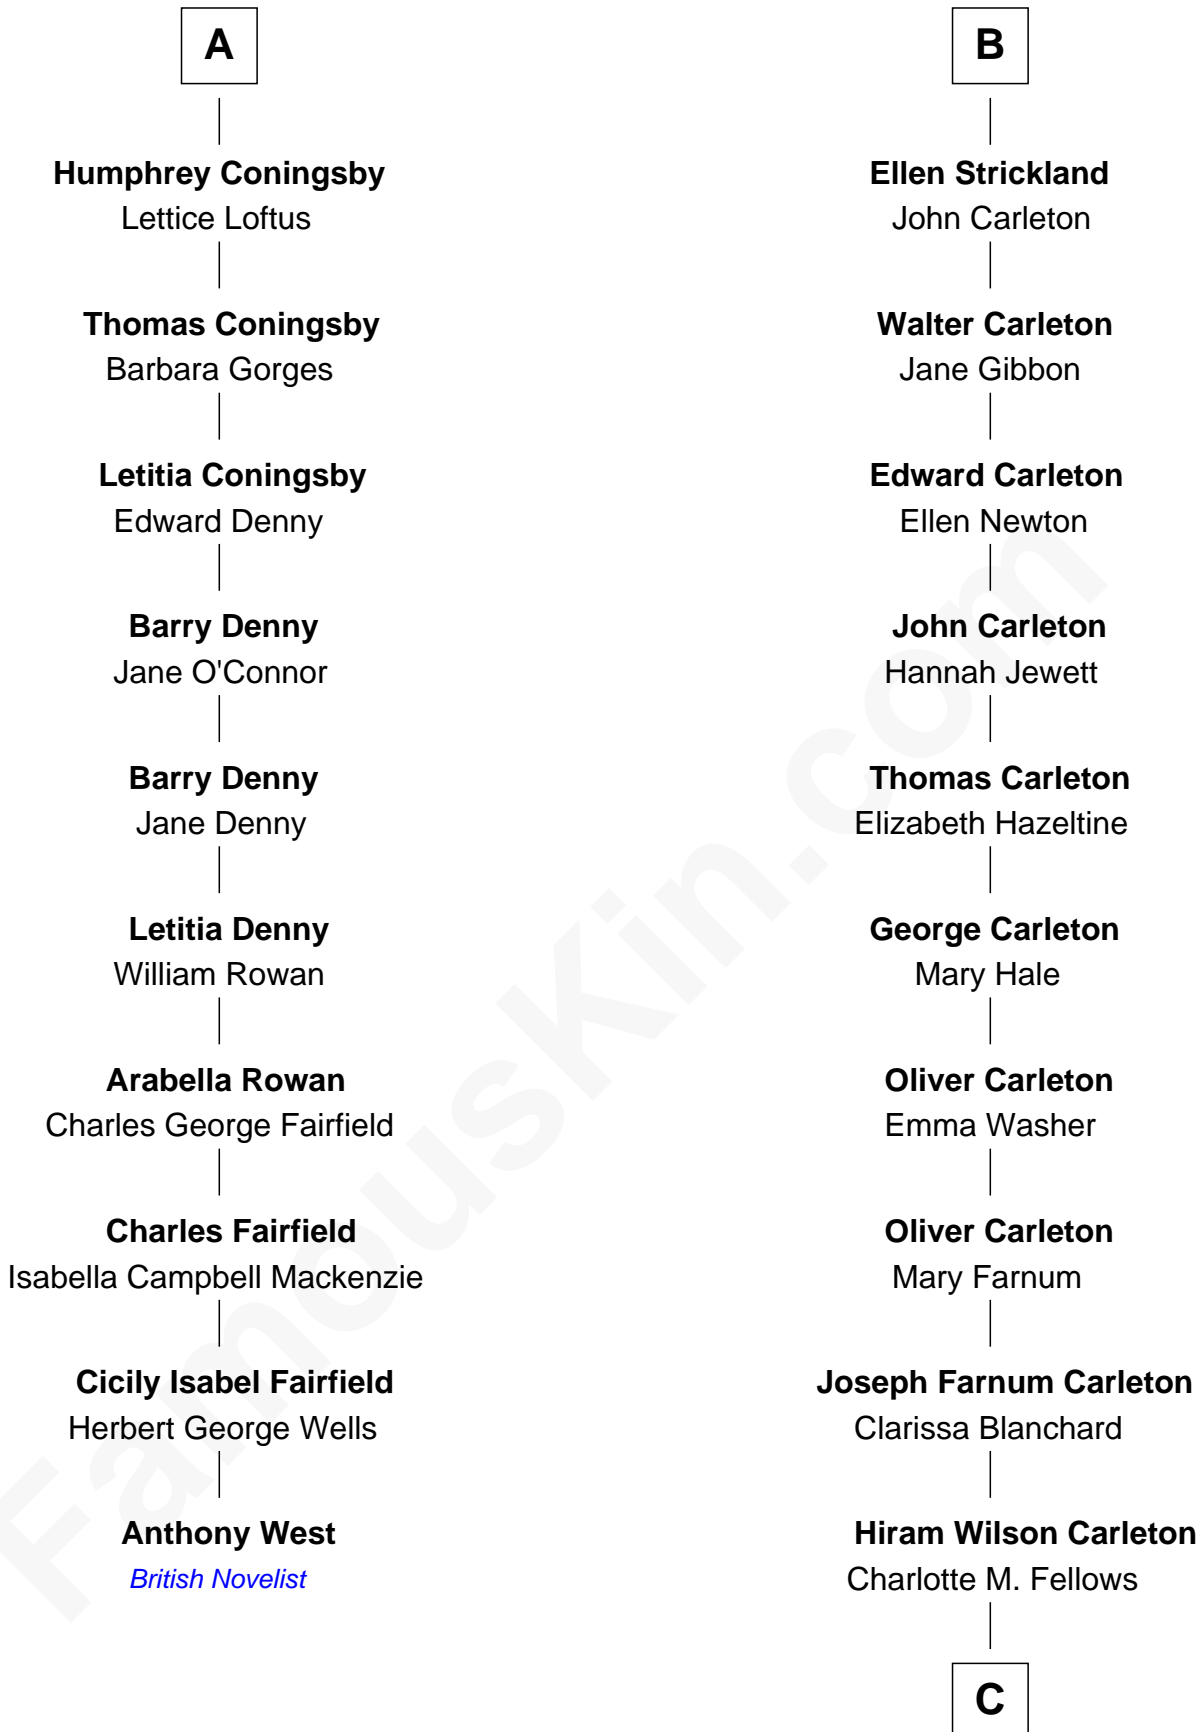

FamousKin.com

Relationship Chart of

Anthony West

Novelist and writer for the New Yorker

16th cousin 4 times removed of

Mickey Rourke
Movie Actor

Sir Ralph Neville

with wife
Joan Beaufort

Edward Neville
Katherine Brome

Margaret Gascoigne
Sir Christopher Ward

Edward Neville
Rachel Lennard

Anne Ward
Sir Ralph Neville

Henry Neville
Mary Sackville

Katherine Neville
Sir Walter Strickland

Cecily Neville
FitzWilliam Coningsby

Walter Strickland
Agnes - - - - -

A

B

C

Joseph Clinton Carleton

Maud Alice Fitts

Hazel May Carleton

Leonard Ernest Cameron