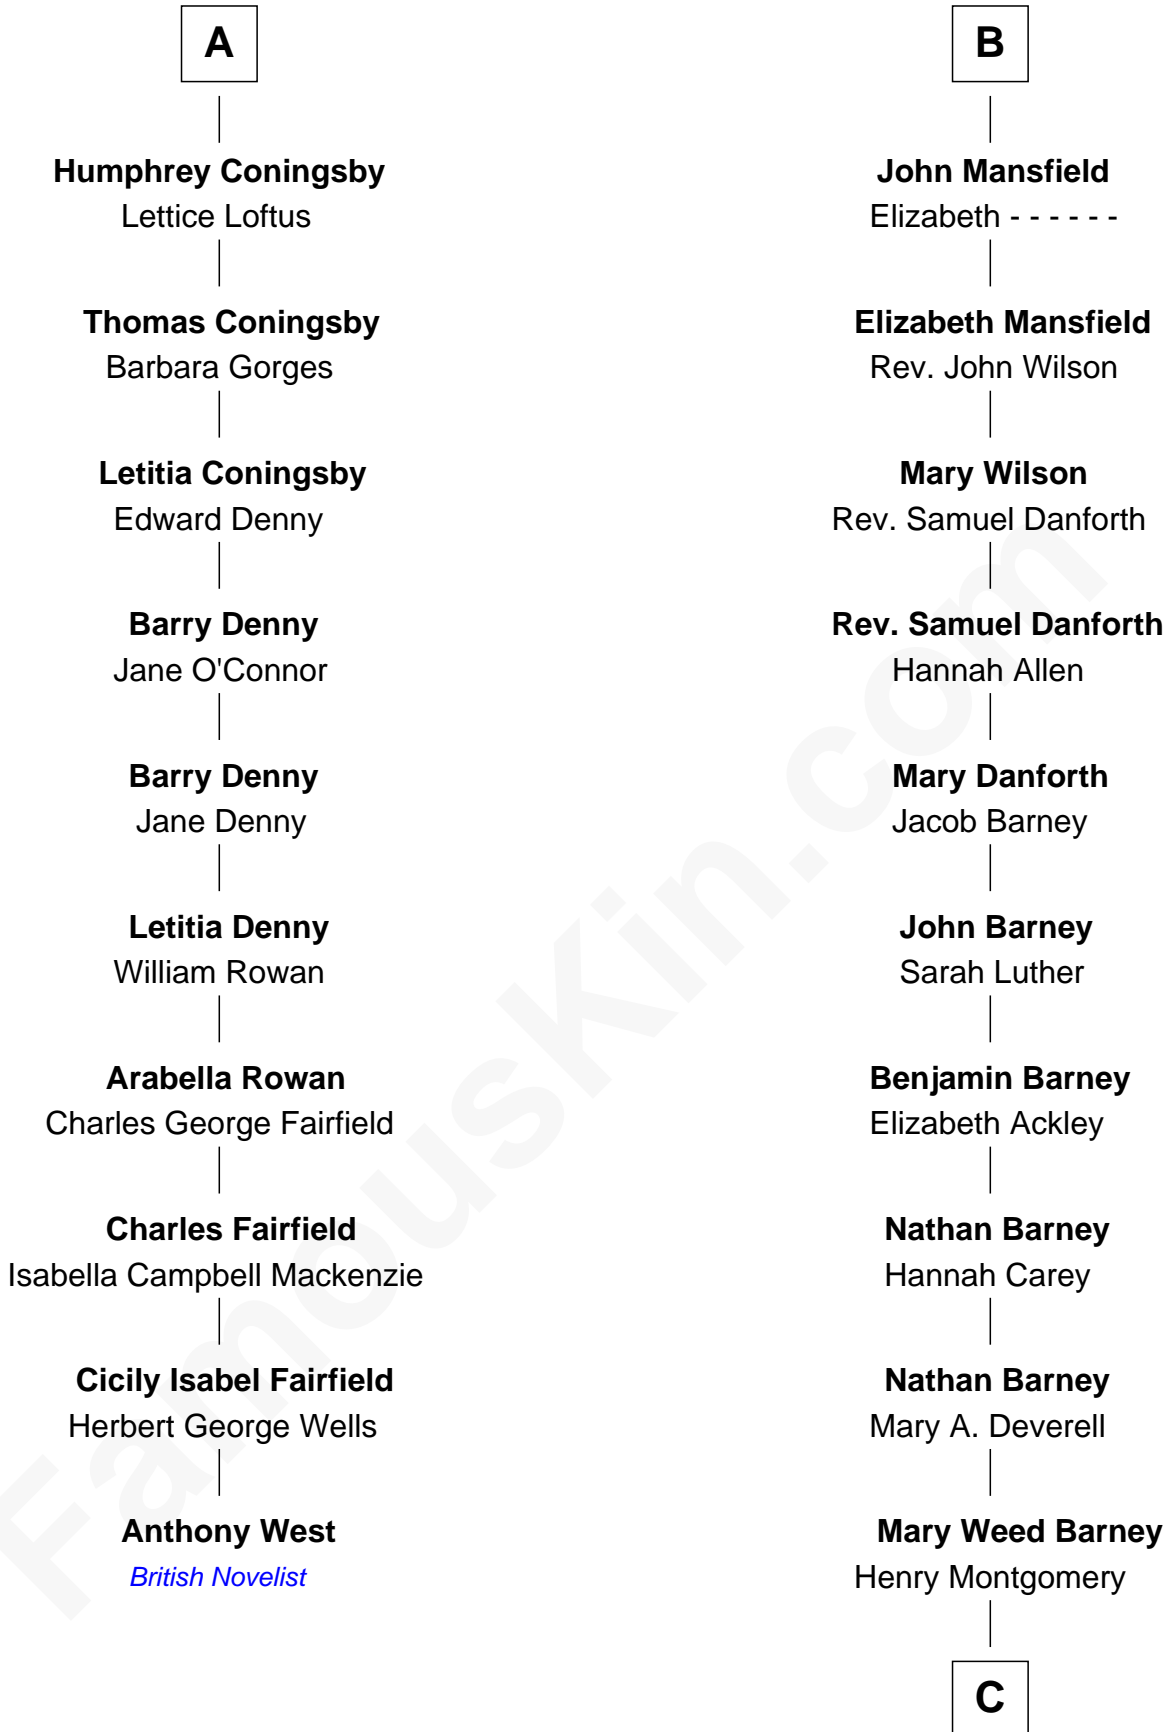

FamousKin.com

Relationship Chart of

Anthony West

Novelist and writer for the New Yorker

16th cousin 2 times removed of

Elizabeth Montgomery
TV Actress - "Bewitched"

Sir Ralph Neville

with wife
Joan Beaufort

Edward Neville
Katherine Brome

Henry Clifford
Anne St. John

Edward Neville
Rachel Lennard

Elizabeth Clifford
Sir Ralph Bowes

Henry Neville
Mary Sackville

Margery Bowes
Sir Ralph Eure

Cecily Neville
FitzWilliam Coningsby

Anne Eure
Lancelot Mansfield

A

B

C

Henry Montgomery
Elizabeth Bryan Allen

Elizabeth Montgomery
TV Actress - "Bewitched"

FamousKin.com